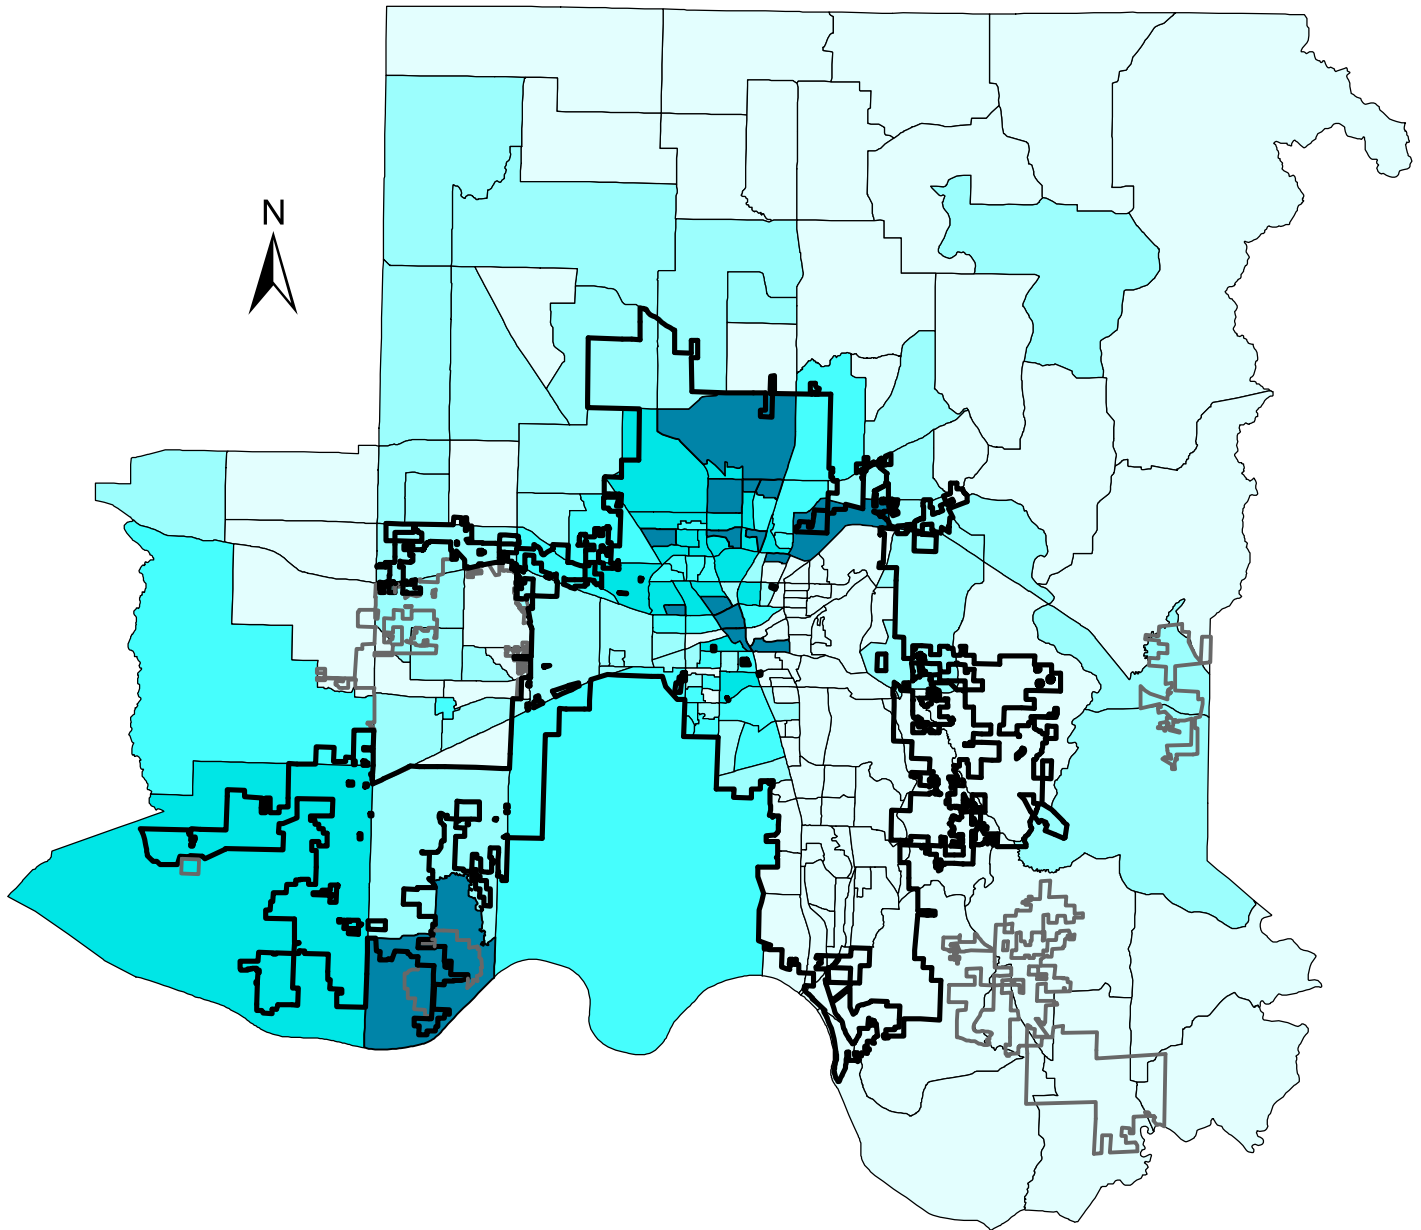

Percent of Households with Black Householder by Block Group

Percent Black Householders

City Limits

Housing

Source: 2000 Census SF1 Data, U.S. Census Bureau
Date Created: March 2003
Created By: City of Huntsville, Planning Division,
Geographic Information Systems (GIS)