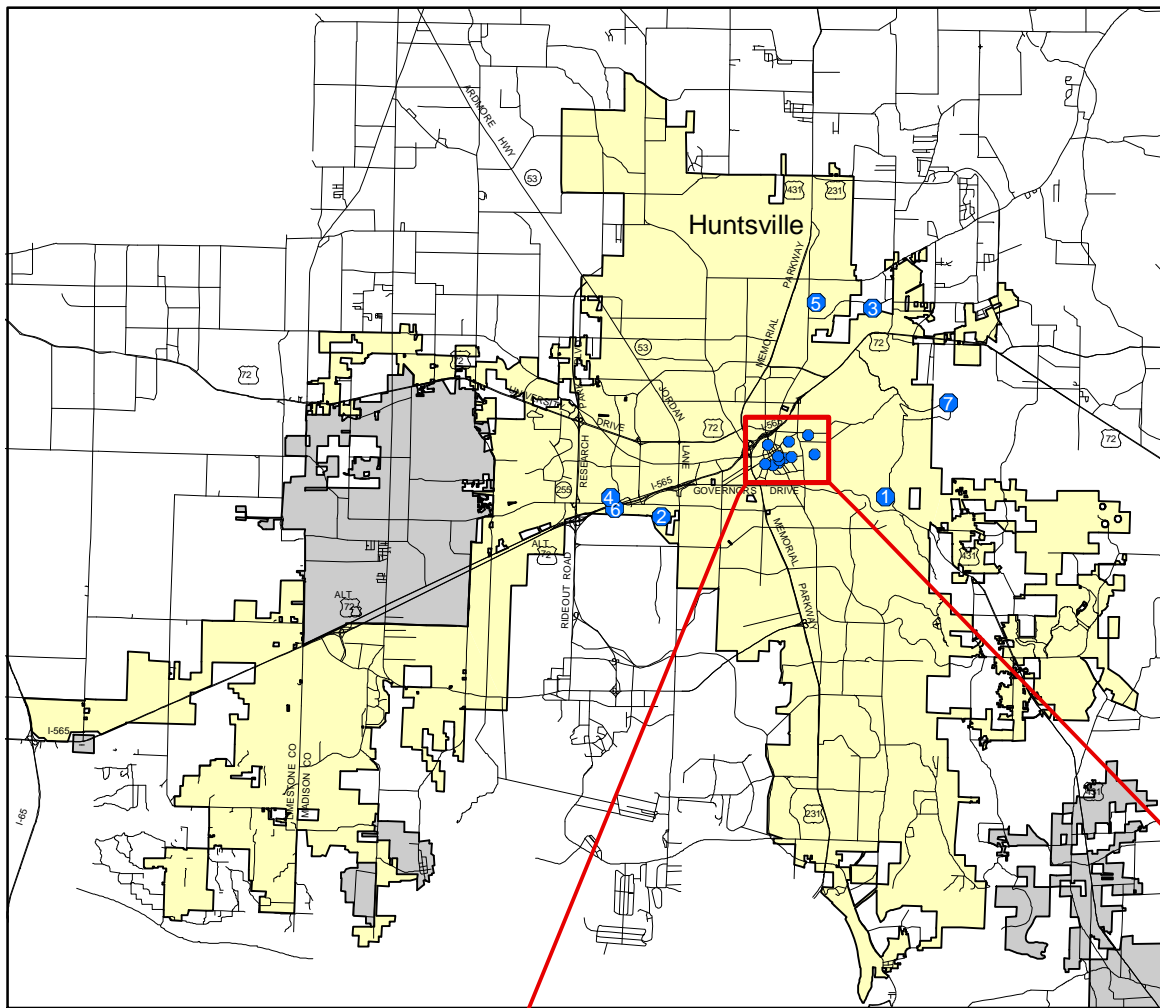

# Points of Interest in Huntsville/Madison County

## Points of Interest

1. Burritt Museum and Park
2. Huntsville/Madison County Botanical Gardens
3. North Alabama Railroad Museum and Historic Chase Depot
4. Sci-Quest, North Alabama Science Center
5. State Black Archives, Research Center, and Museum
6. U.S. Space and Rocket Center
7. Von Braun Astronomical Society Observatory and Planetarium

## Downtown

8. Alabama Constitution Village
9. Early Works Children's Museum
10. Five Points Historic District
11. Harrison Brothers Hardware Store
12. Humphreys-Rodgers House
13. Huntsville Depot Museum and Depot Trolley
14. Huntsville Museum of Art
15. Madison County Courthouse
16. Maple Hill Cemetery
17. Old Town Historic District
18. Twickenham Historical District
19. Von Braun Center
20. Weeden House Museum