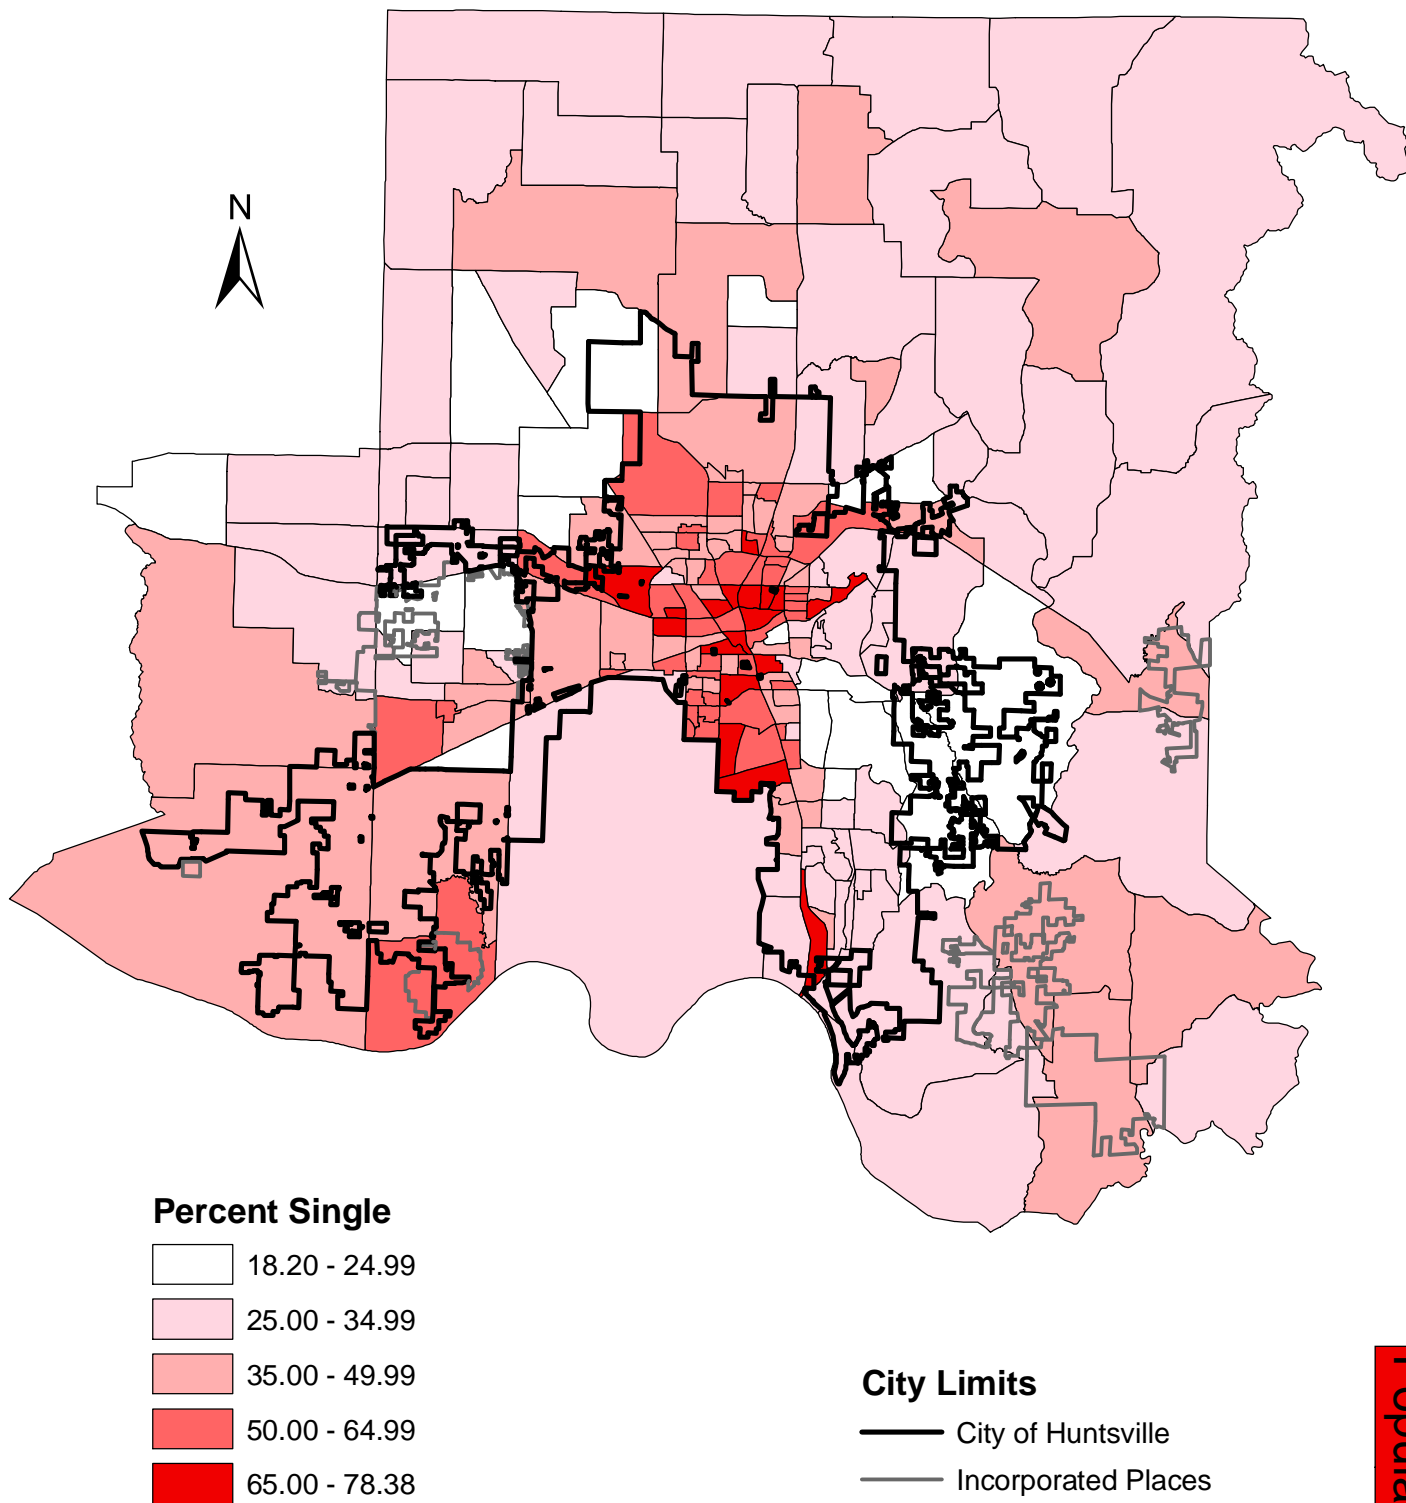

# Percent Single of Population 15 Years and Over by Block Group

*Note: The Single category includes the Census categories Never Married, Widowed, and Divorced.*

Source: 2000 Census SF3 Data, U.S. Census Bureau  
 Date Created: March 2003  
 Created By: City of Huntsville, Planning Division,  
 Geographic Information Systems (GIS)