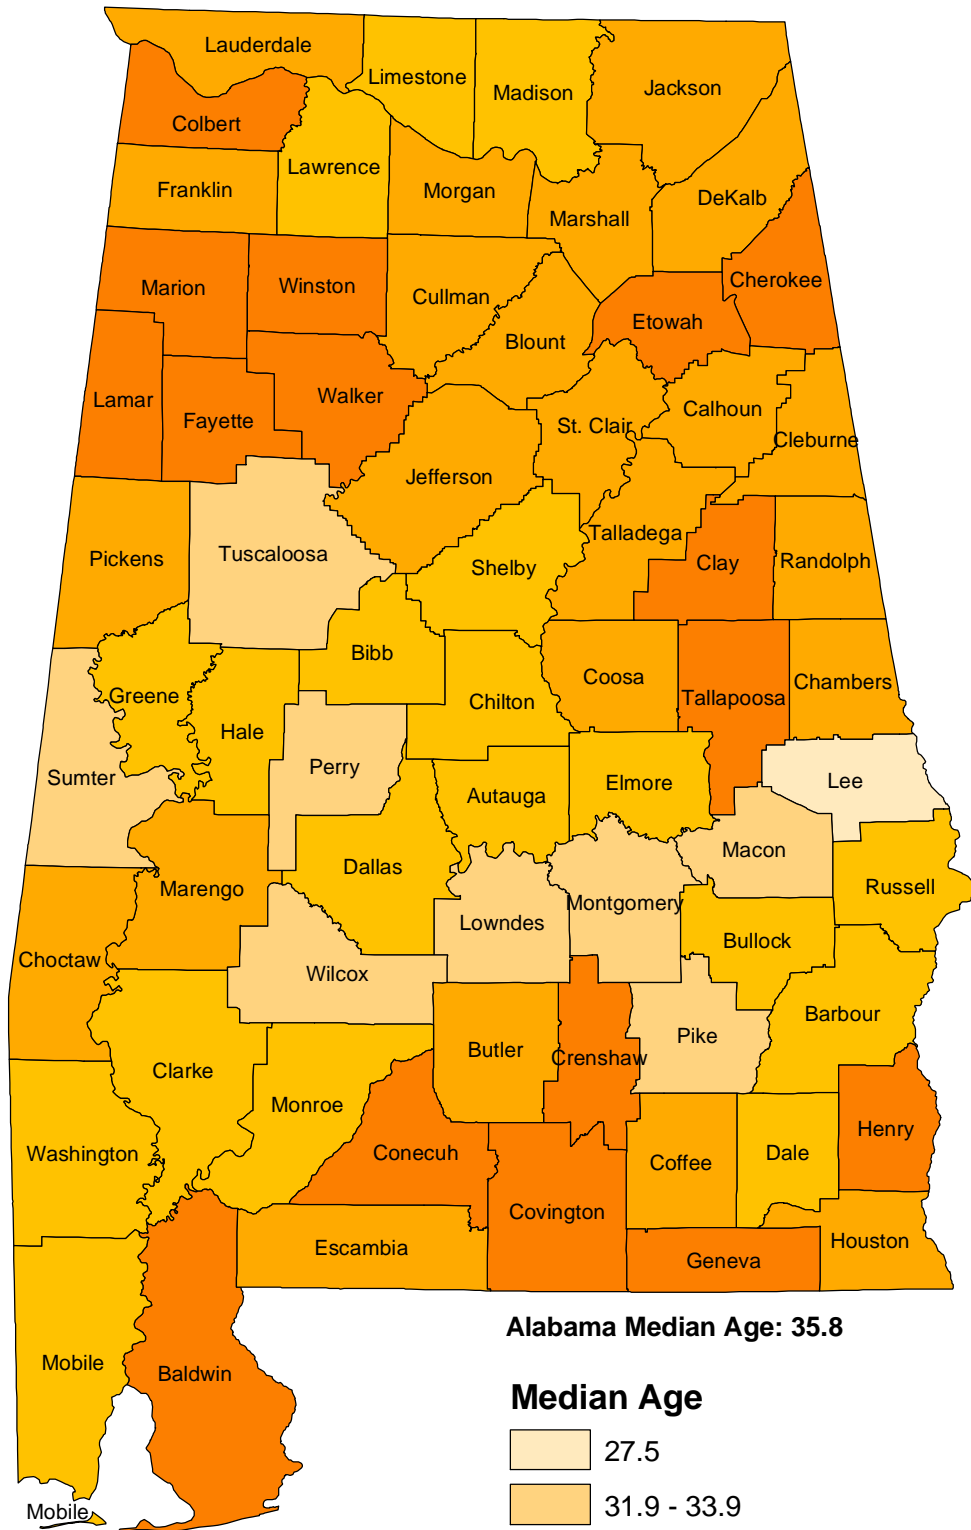

Median Age by County

Alabama Counties

Source: 2000 Census SF1 Data, U.S. Census Bureau
 Date Created: March 2003
 Created By: City of Huntsville, Planning Division,
 Geographic Information Systems (GIS)

Note: There were no data values between 27.5 and 31.9.