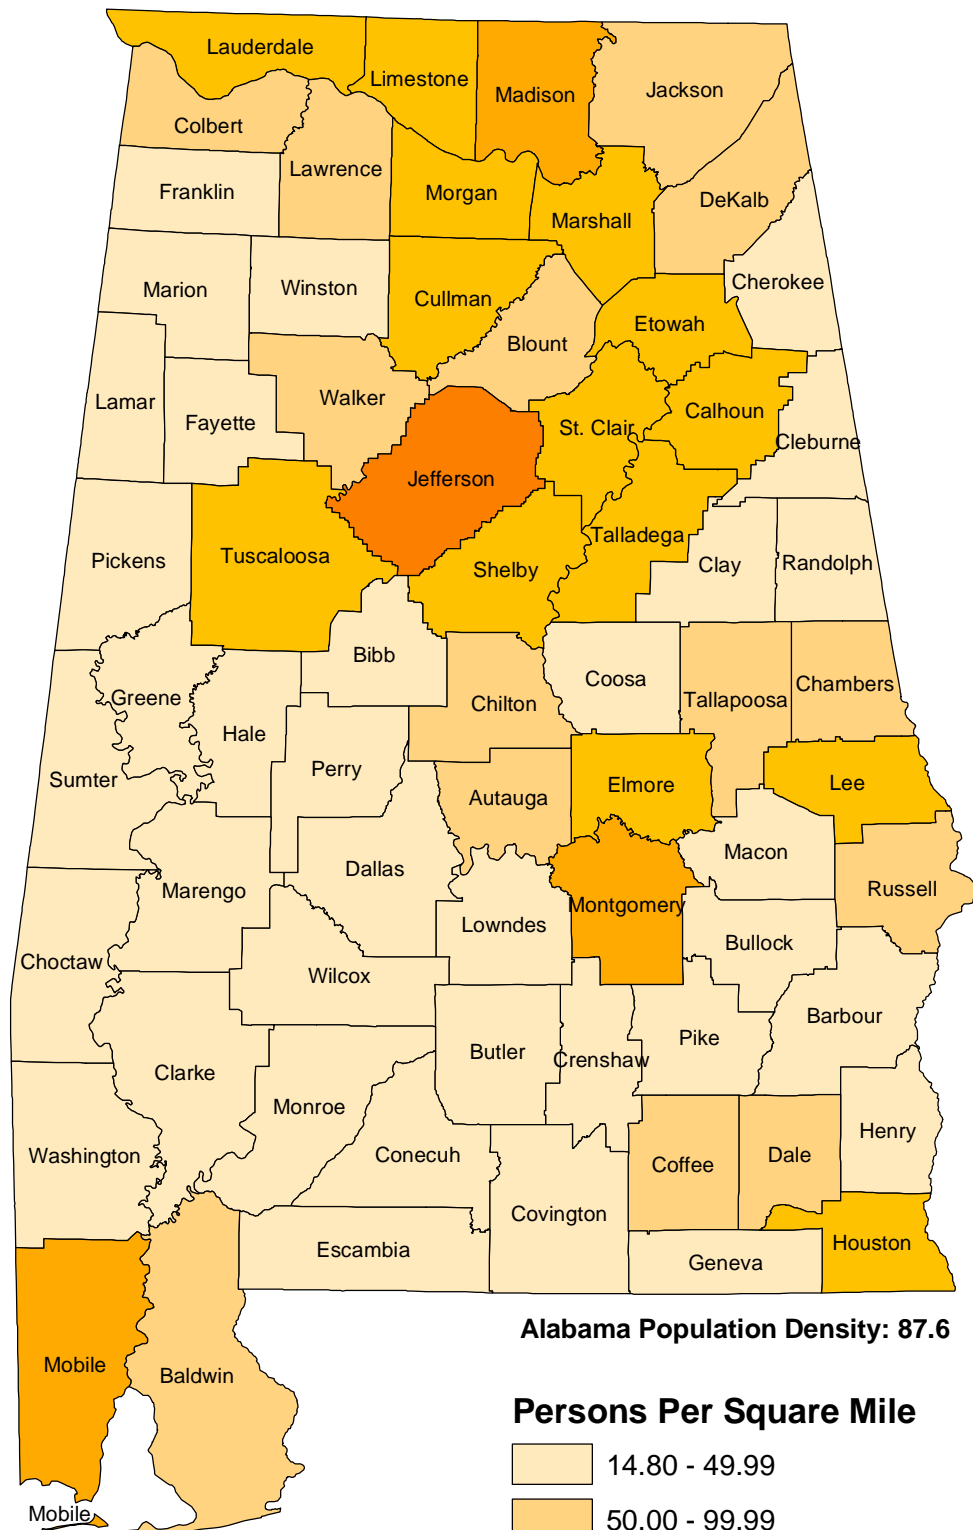

# Alabama 2000 Population Density by County

Alabama Counties

Source: 2000 Census SF1 Data, U.S. Census Bureau  
 Date Created: March 2003  
 Created By: City of Huntsville, Planning Division,  
 Geographic Information Systems (GIS)