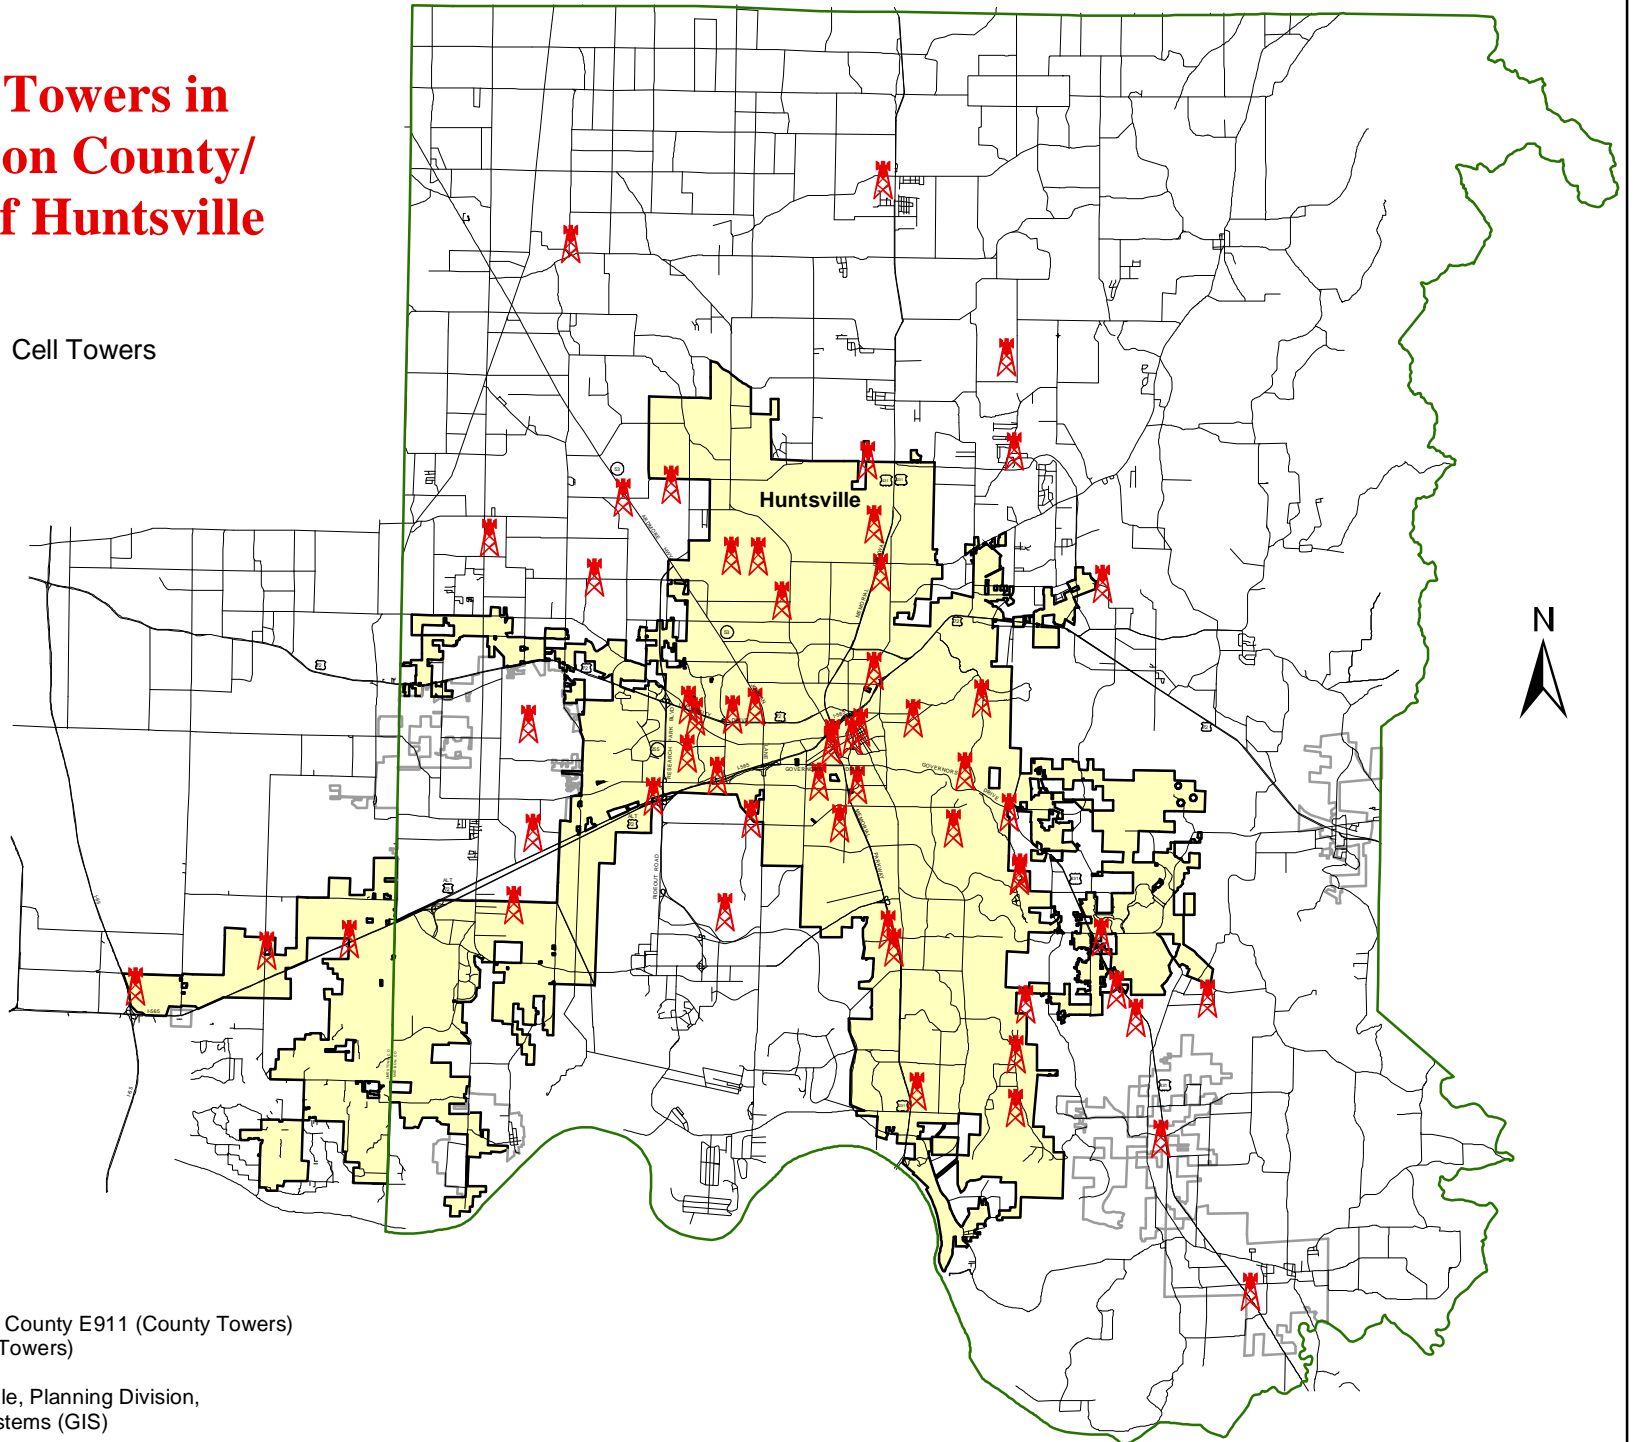

Cell Towers in Madison County/ City of Huntsville

 Cell Towers

Source: Huntsville/Madison County E911 (County Towers)
City of Huntsville GIS (City Towers)
Date Created: March 2003
Created By: City of Huntsville, Planning Division,
Geographic Information Systems (GIS)