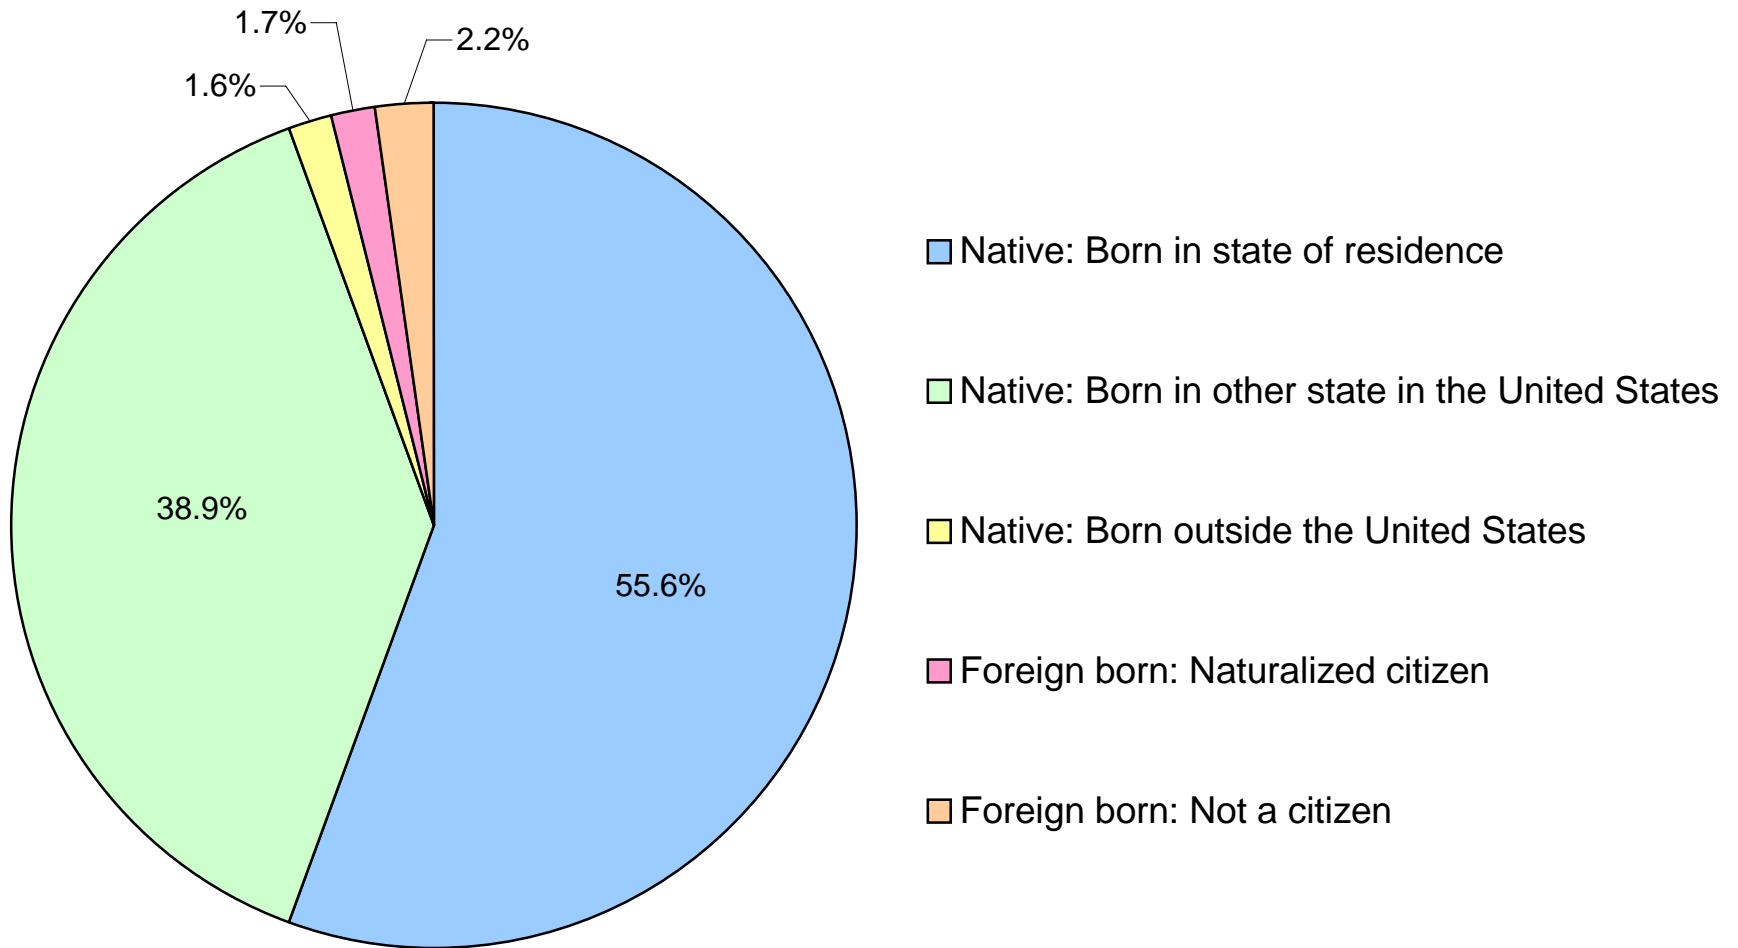

Madison County Population by Nativity and Place of Birth

Total Population = 276,700