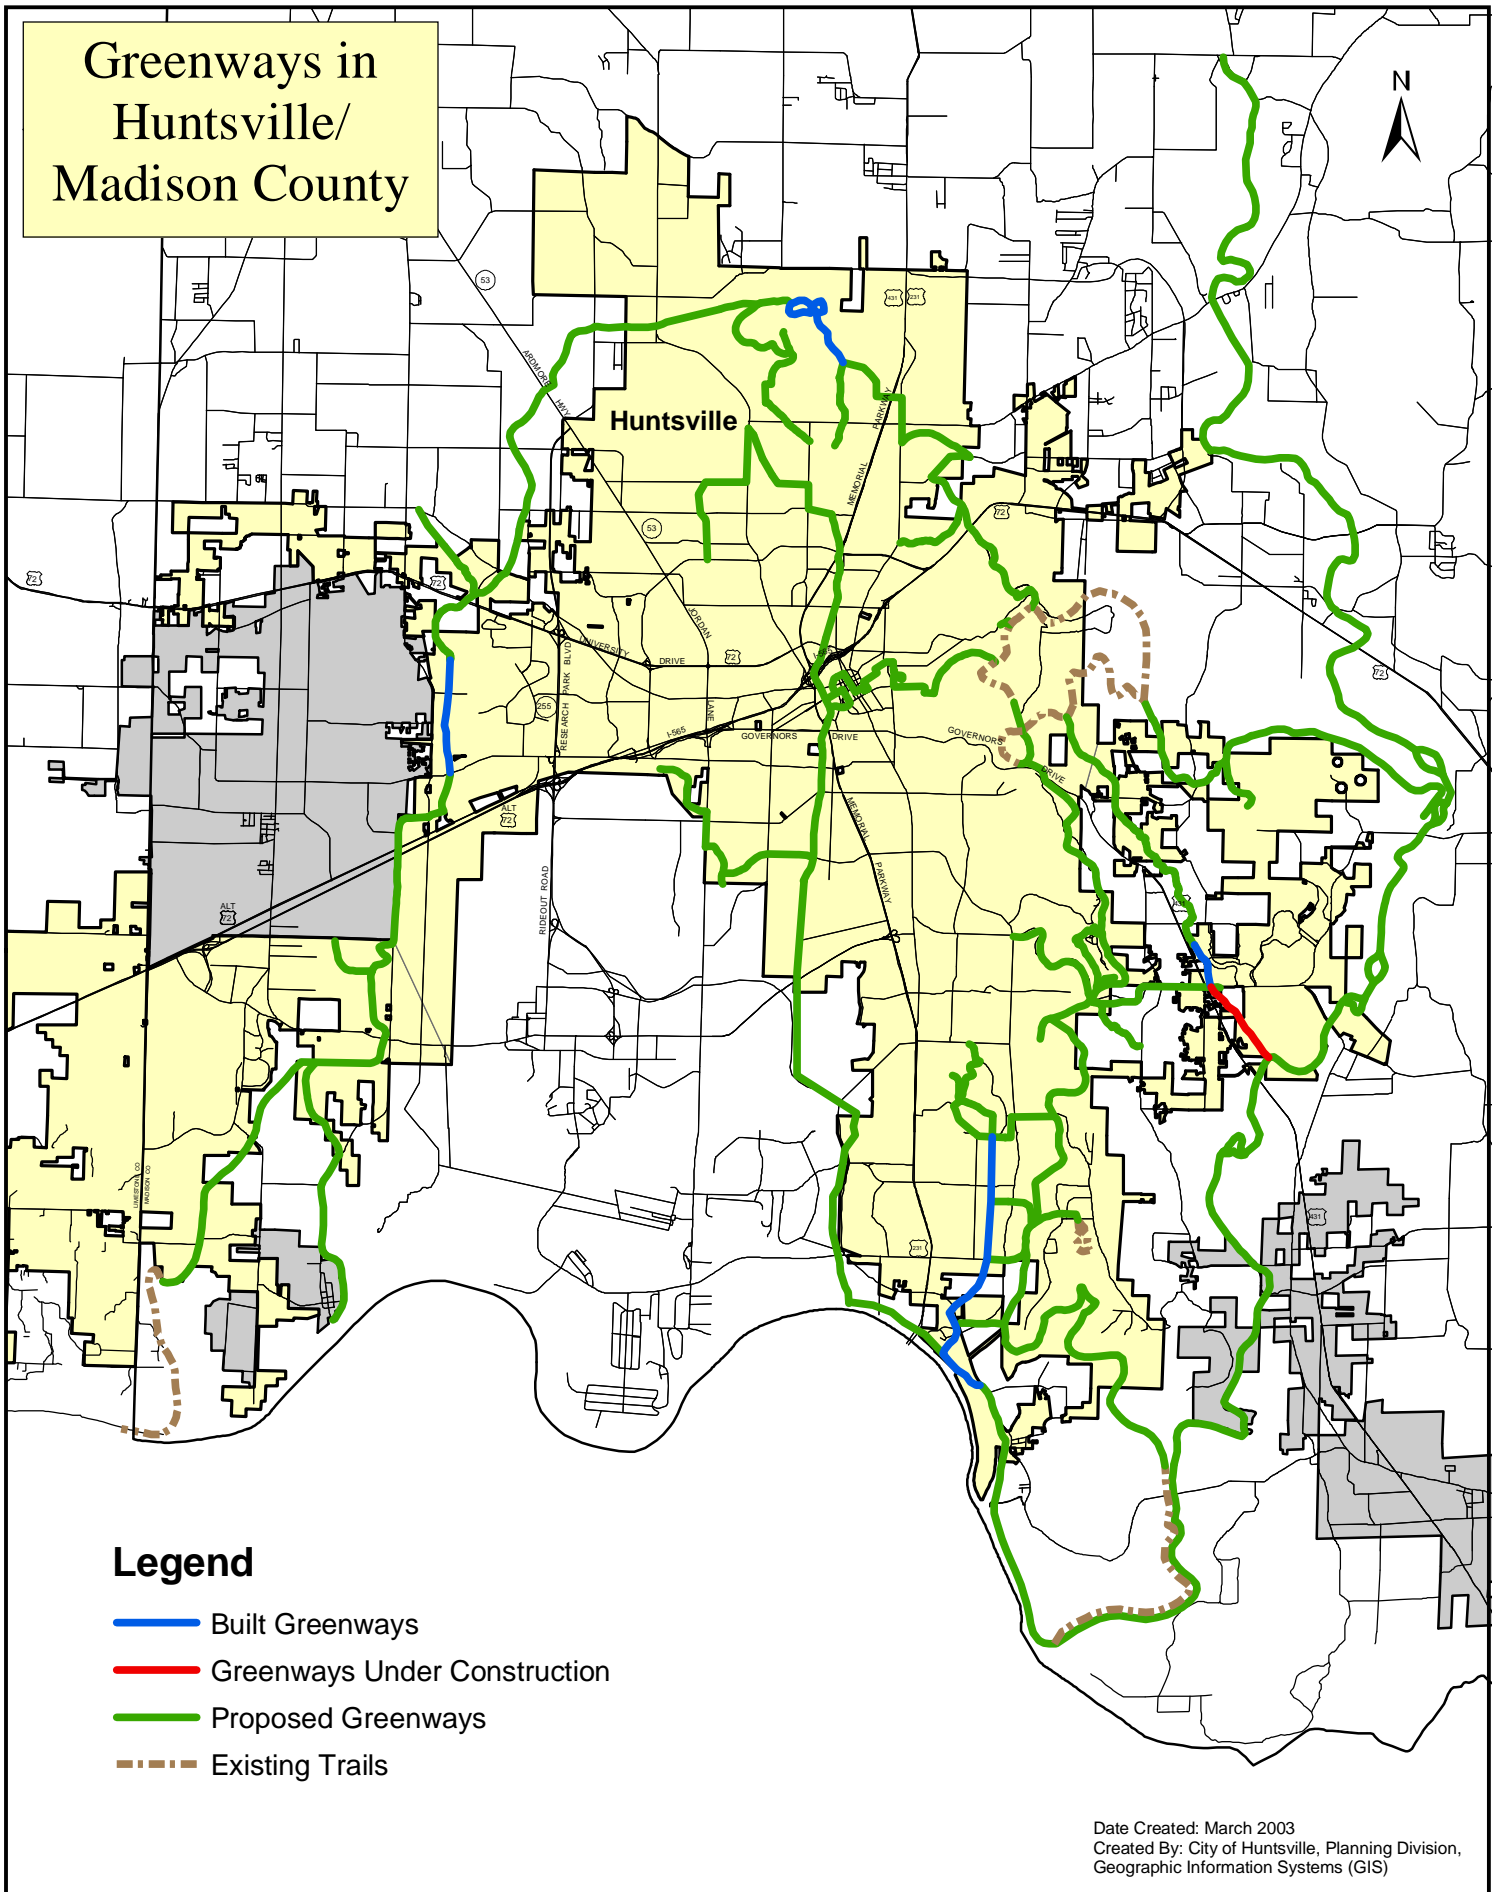

Greenways in Huntsville/ Madison County

Legend

-  Built Greenways
-  Greenways Under Construction
-  Proposed Greenways
-  Existing Trails

Date Created: March 2003
Created By: City of Huntsville, Planning Division,
Geographic Information Systems (GIS)