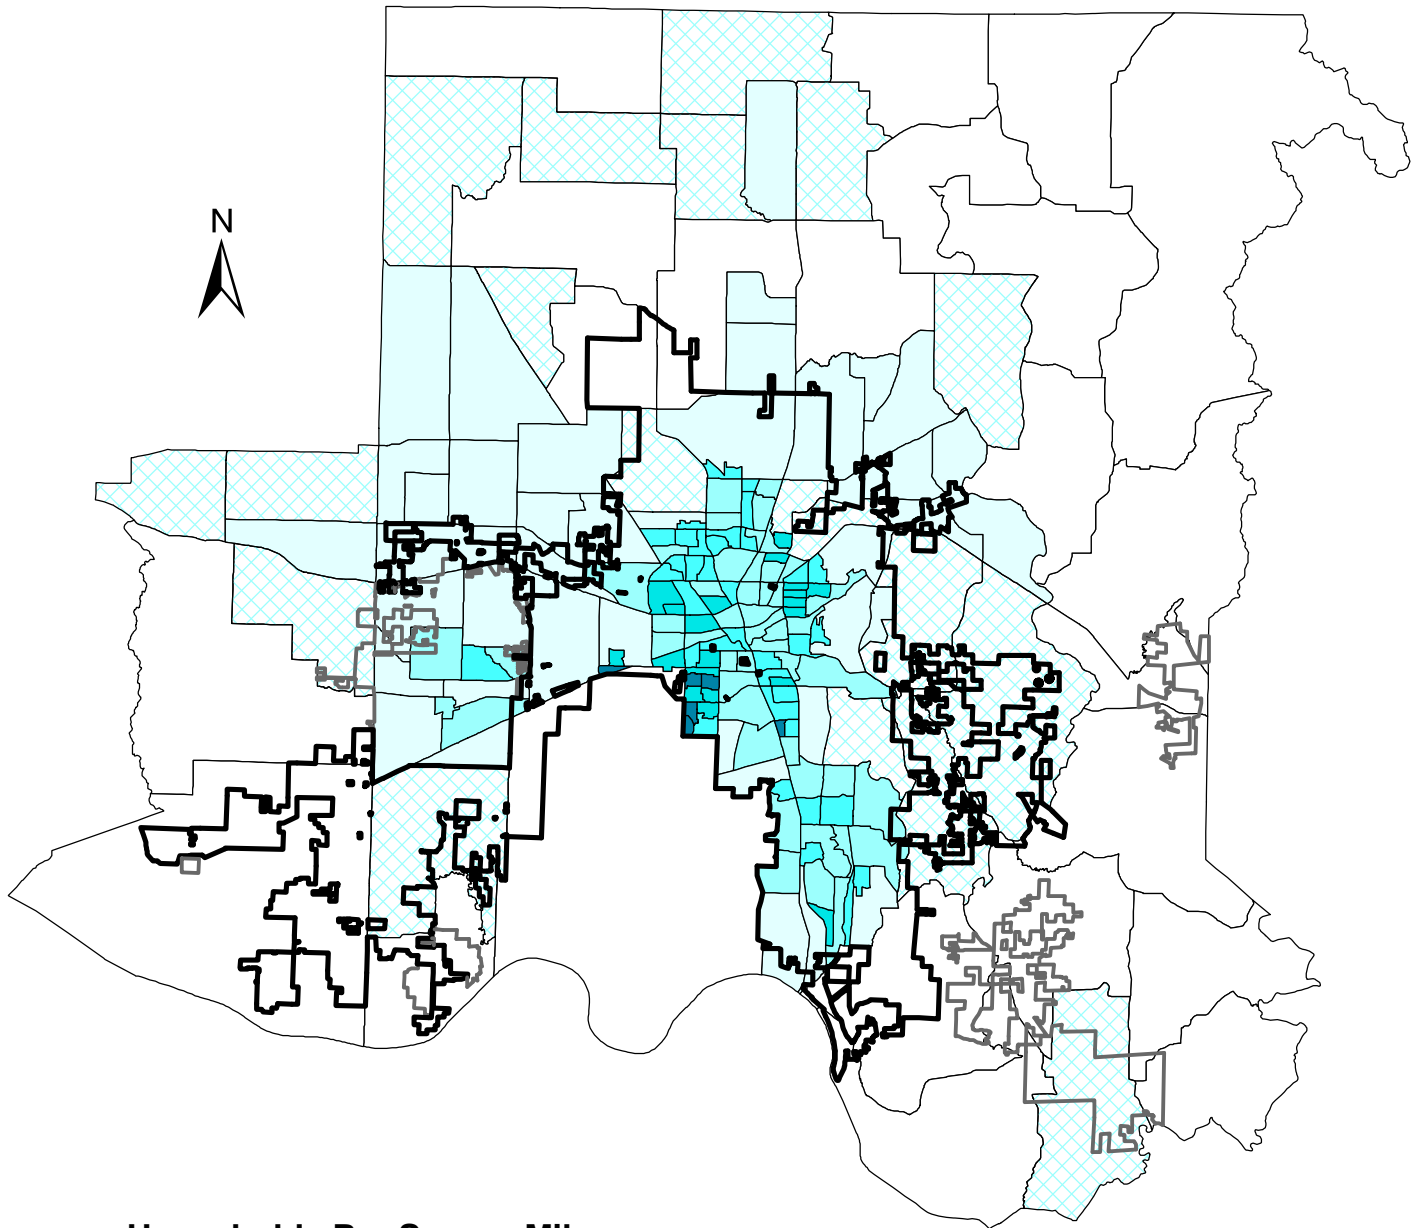

Household Density by Block Group

Households Per Square Mile

City Limits

Housing

Source: 2000 Census SF1 Data, U.S. Census Bureau
Date Created: March 2003
Created By: City of Huntsville, Planning Division,
Geographic Information Systems (GIS)