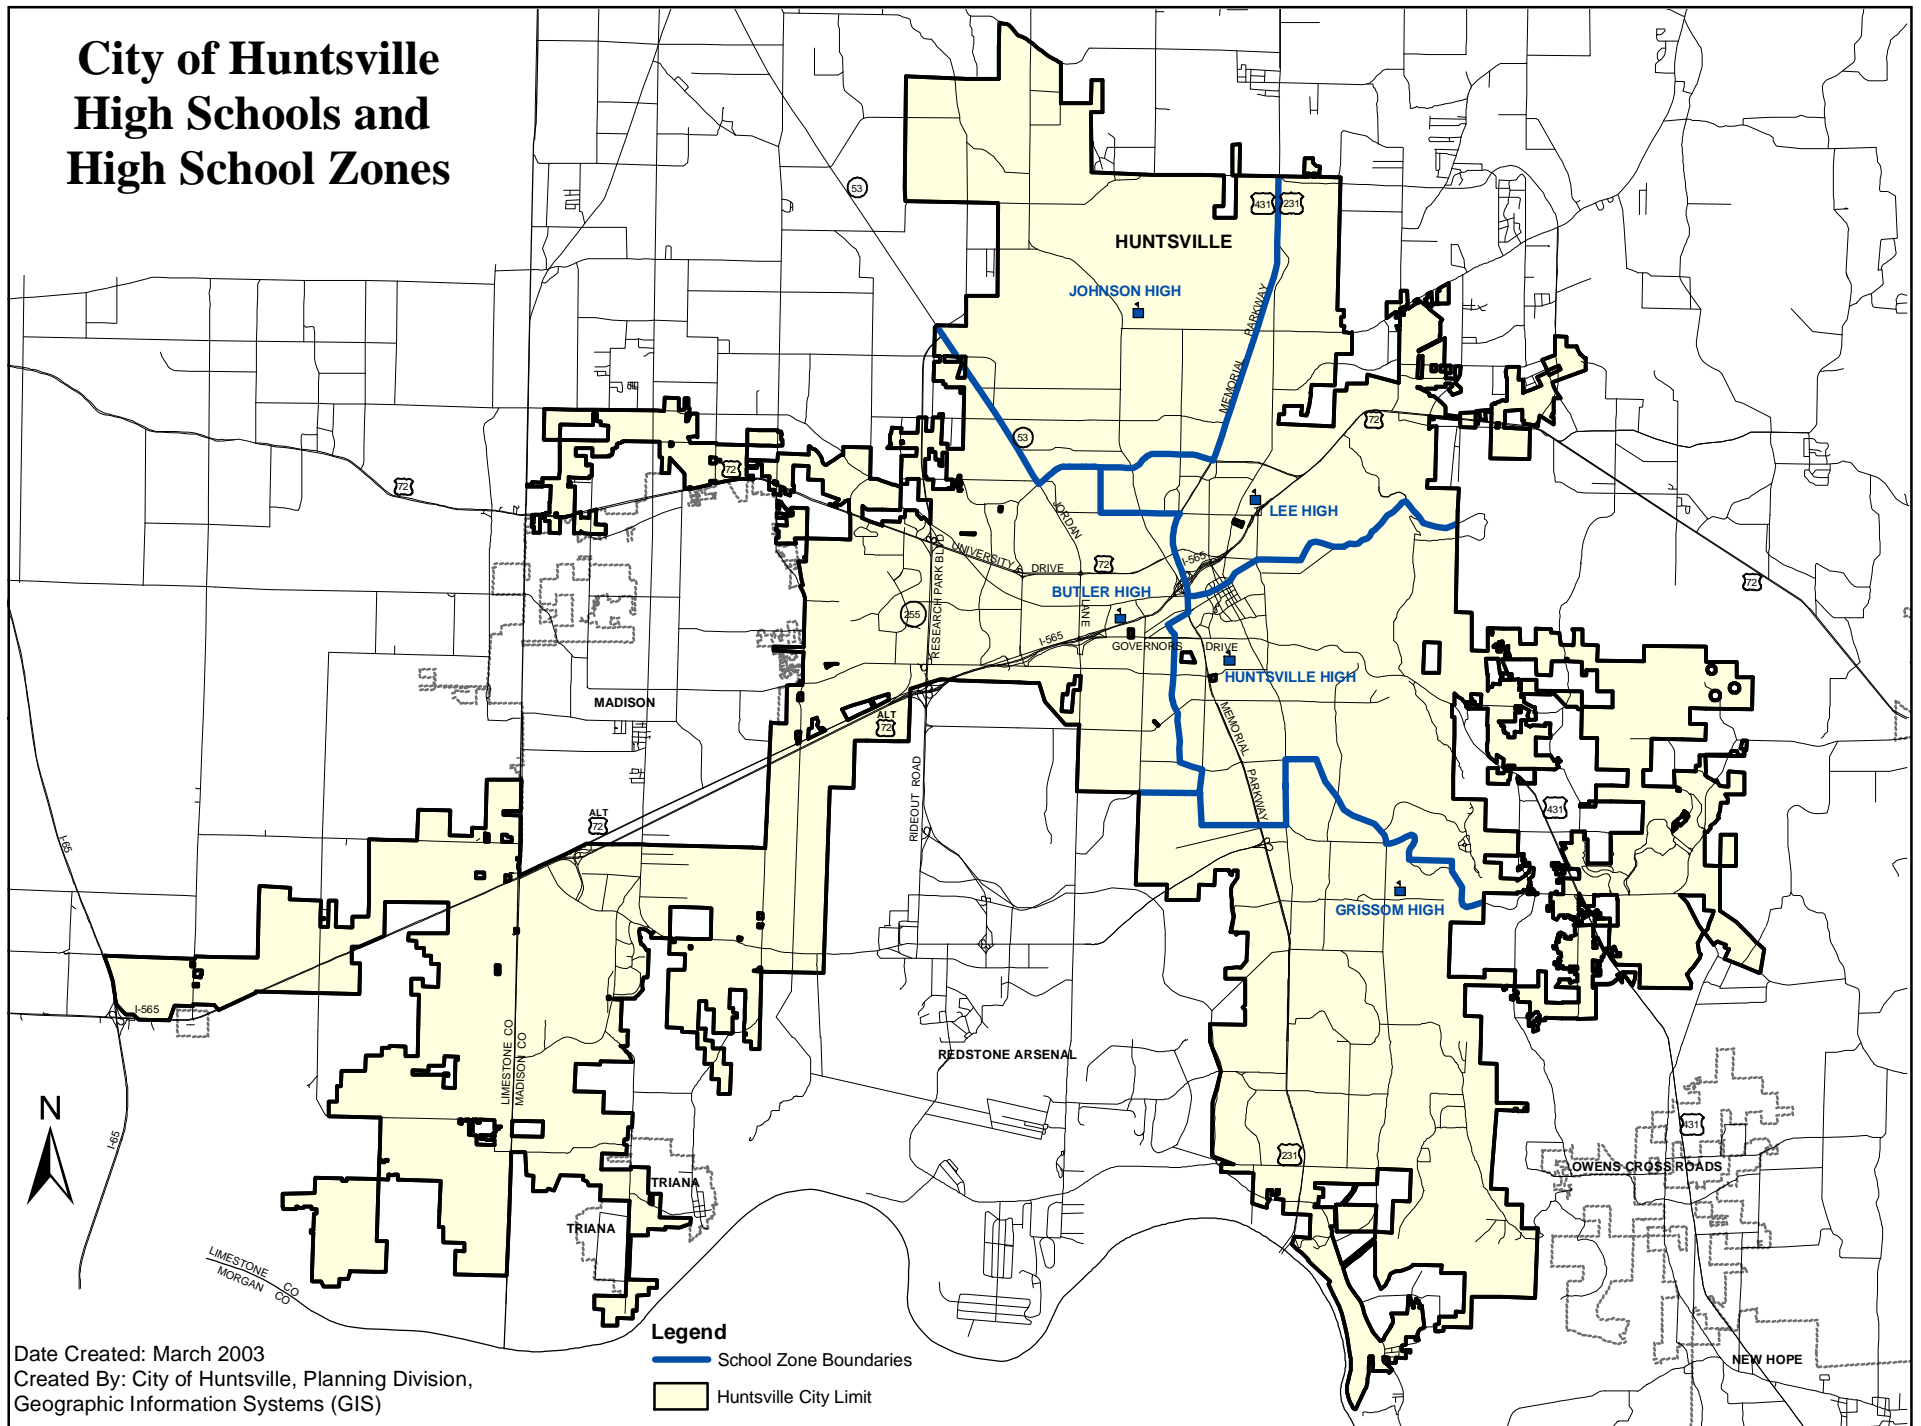

# City of Huntsville High Schools and High School Zones

Date Created: March 2003  
Created By: City of Huntsville, Planning Division,  
Geographic Information Systems (GIS)

**Legend**  
— School Zone Boundaries  
■ Huntsville City Limit