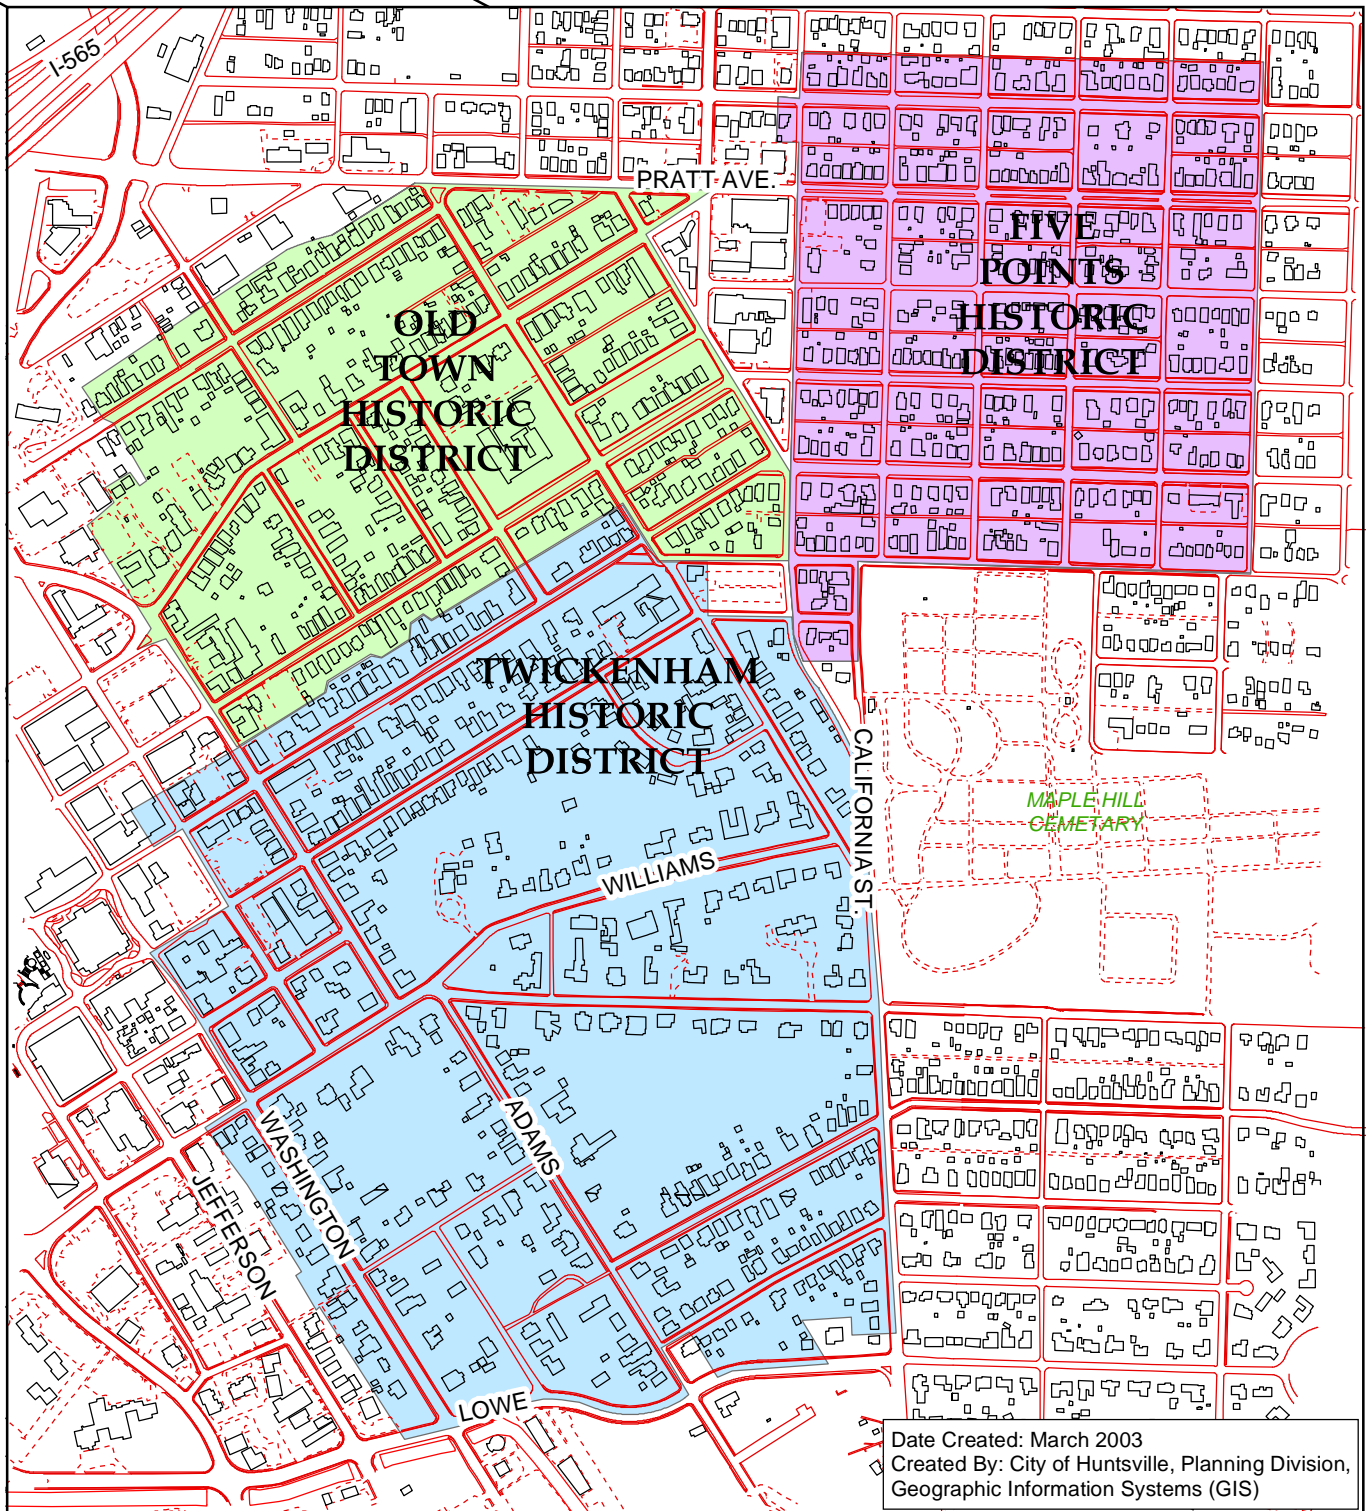

# Historic Districts in Downtown Huntsville

Date Created: March 2003  
Created By: City of Huntsville, Planning Division,  
Geographic Information Systems (GIS)