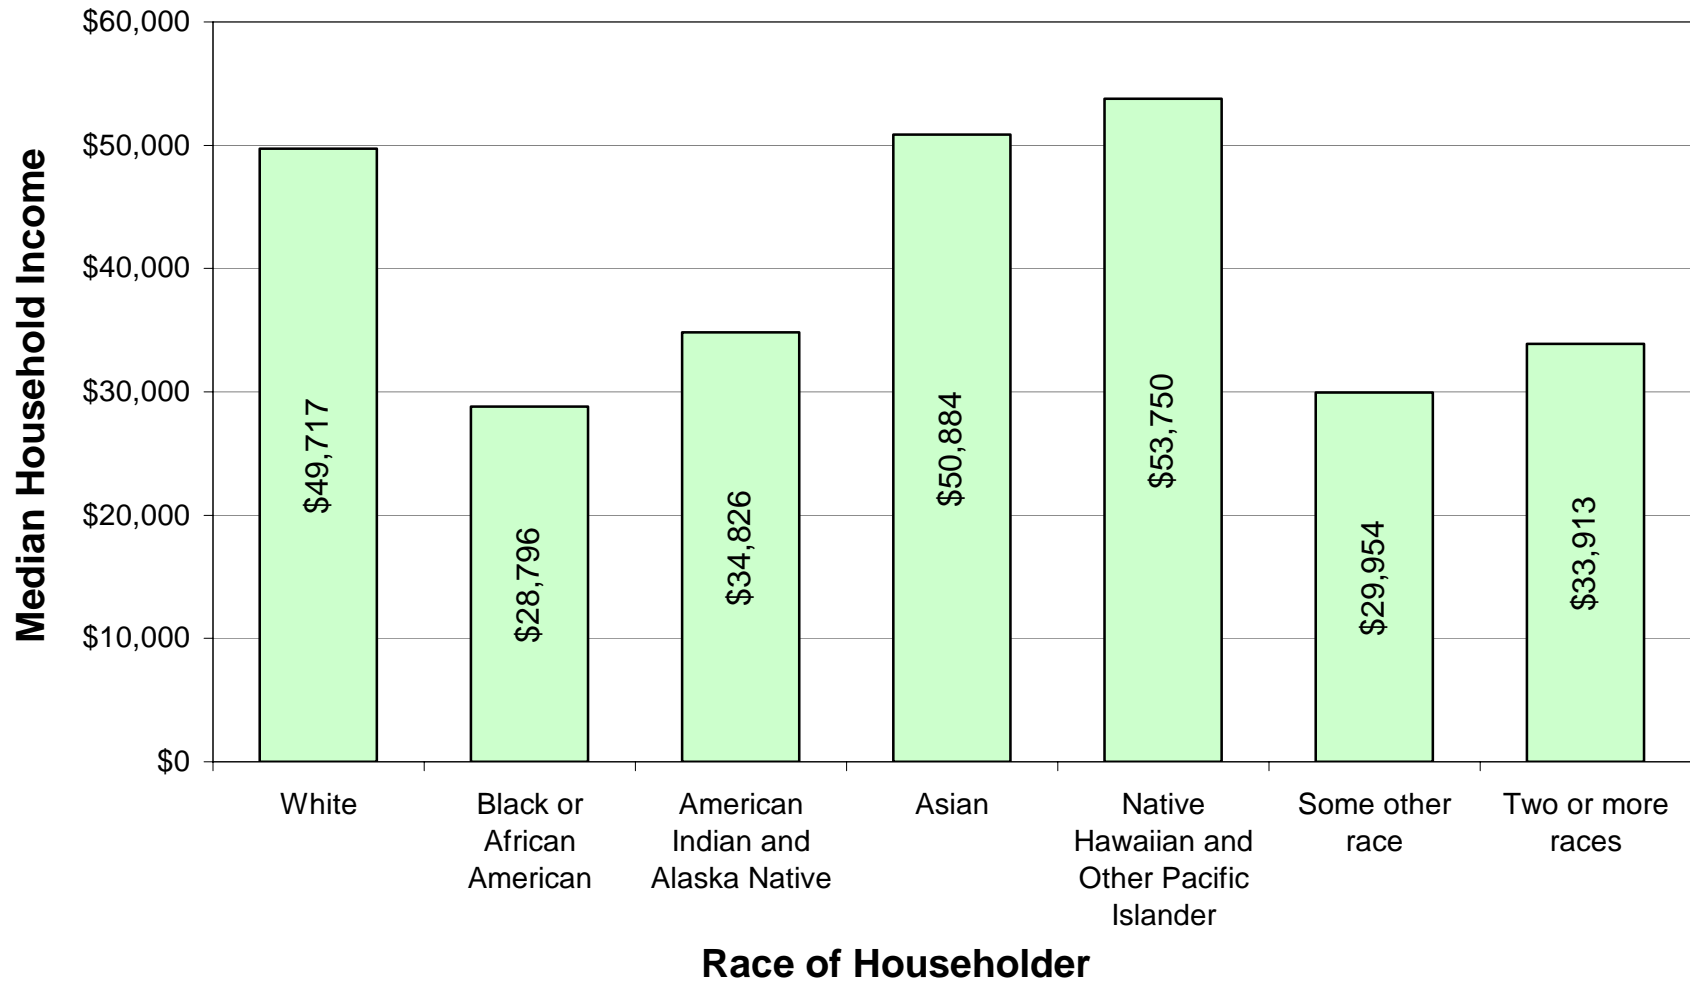

Madison County

Median Household Income by Race of Householder

Source: Census 2000 SF3 Data, U.S. Census Bureau
Date Created: March 2003
Created By: City of Huntsville, Planning Division,
Geographic Information Systems (GIS)