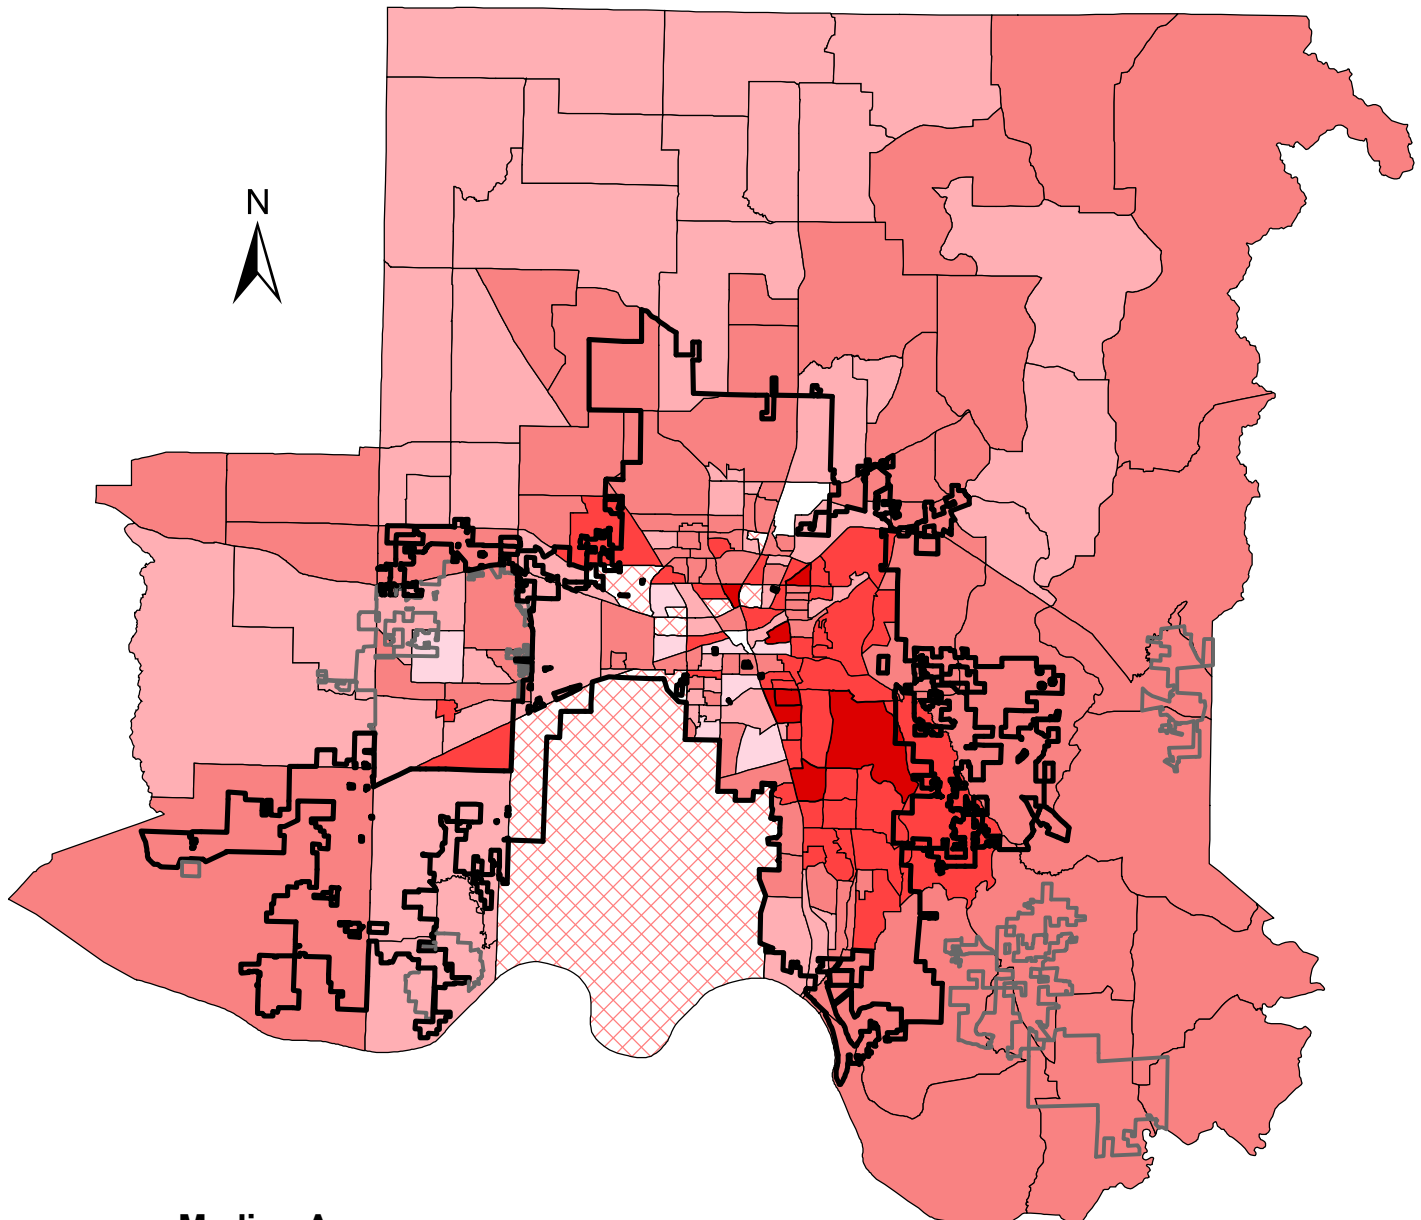

Median Age by Block Group

Median Age

City Limits

Population

Source: 2000 Census SF1 Data, U.S. Census Bureau
Date Created: March 2003
Created By: City of Huntsville, Planning Division,
Geographic Information Systems (GIS)