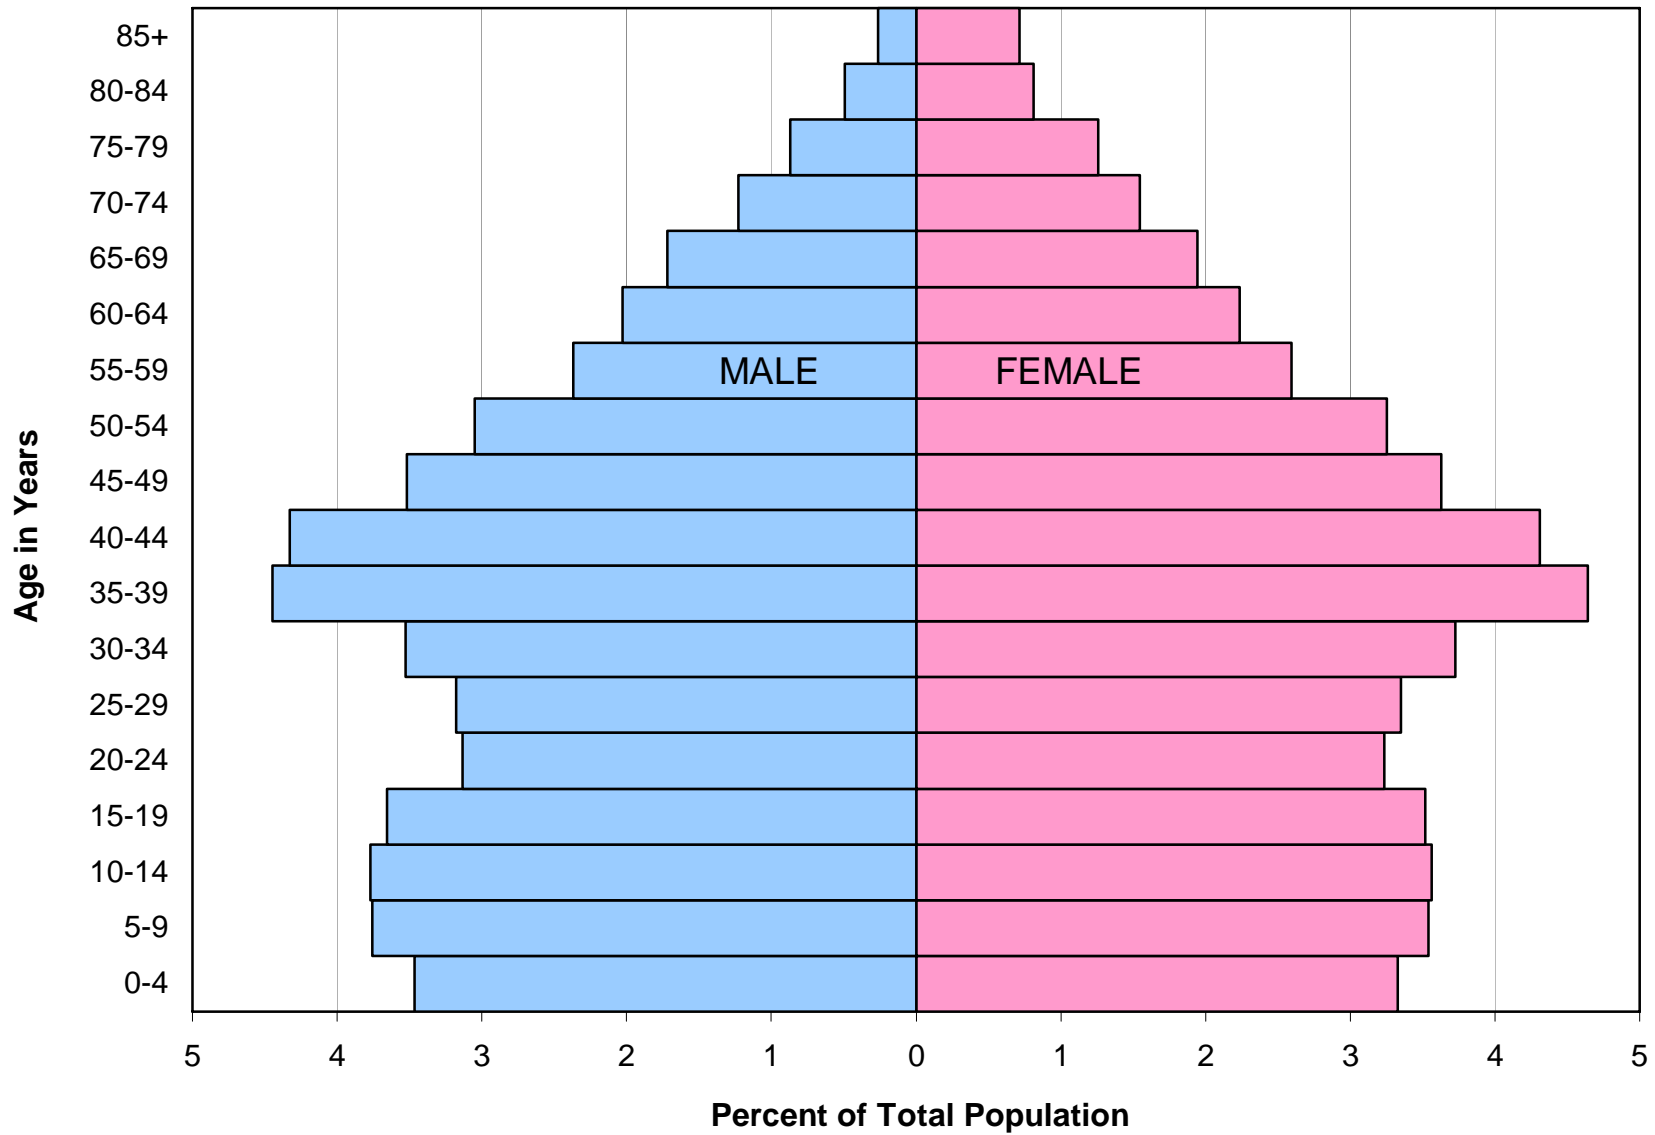

Madison County Population Pyramid

Source: Census 2000 SF1 Data, U.S. Census Bureau
 Date Created: March 2003
 Created By: City of Huntsville, Planning Division,
 Geographic Information Systems (GIS)

Note: A population pyramid shows the percentage of males and females of the total population for various age groups.