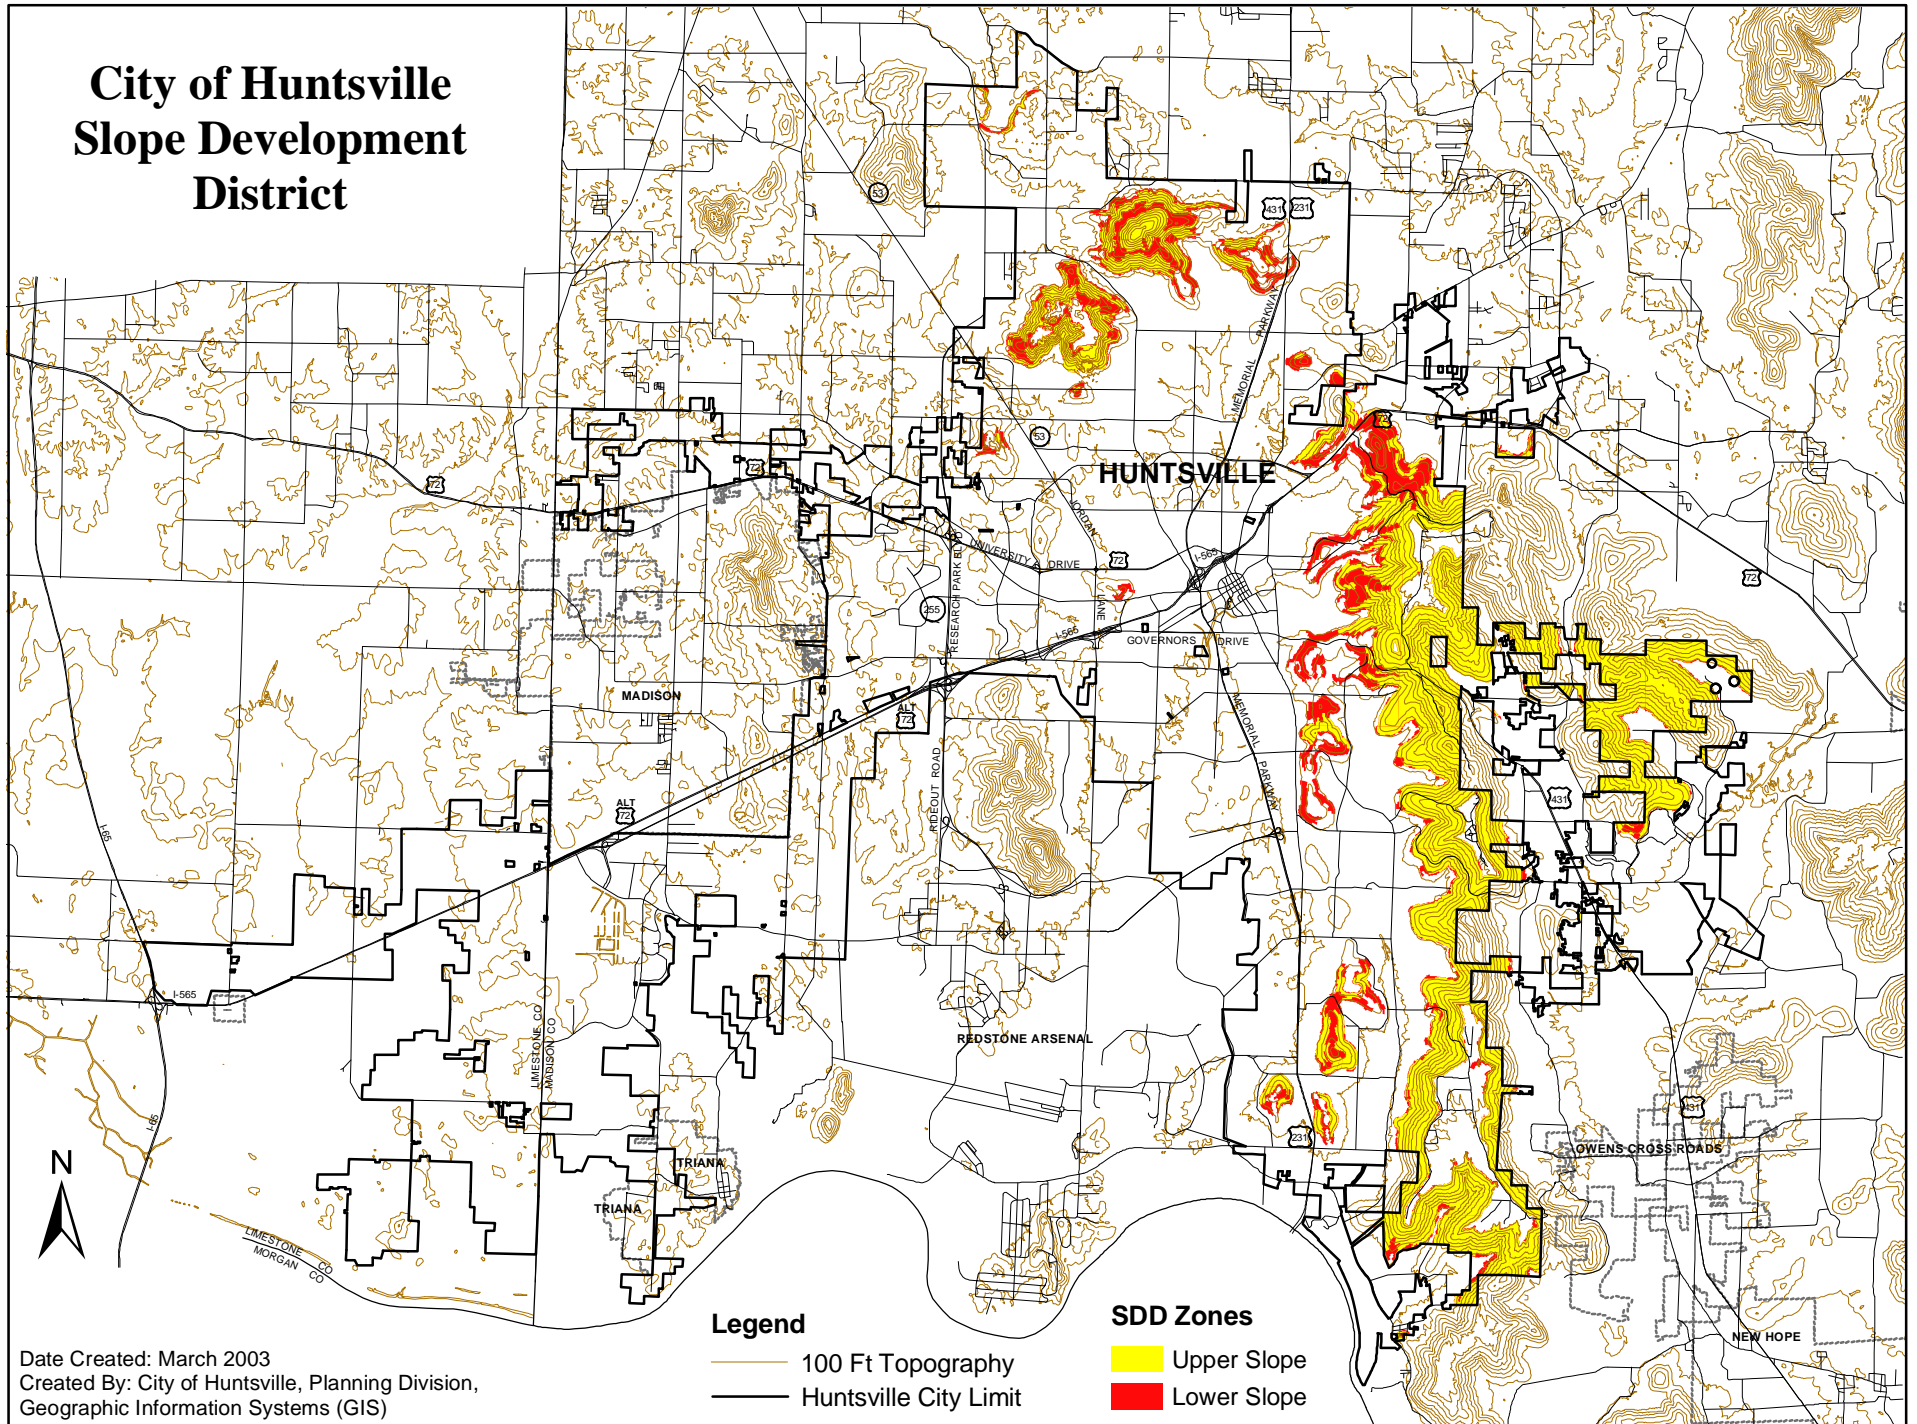

City of Huntsville Slope Development District

Date Created: March 2003
Created By: City of Huntsville, Planning Division,
Geographic Information Systems (GIS)

Legend

- 100 Ft Topography
- Huntsville City Limit

SDD Zones

- Upper Slope
- Lower Slope