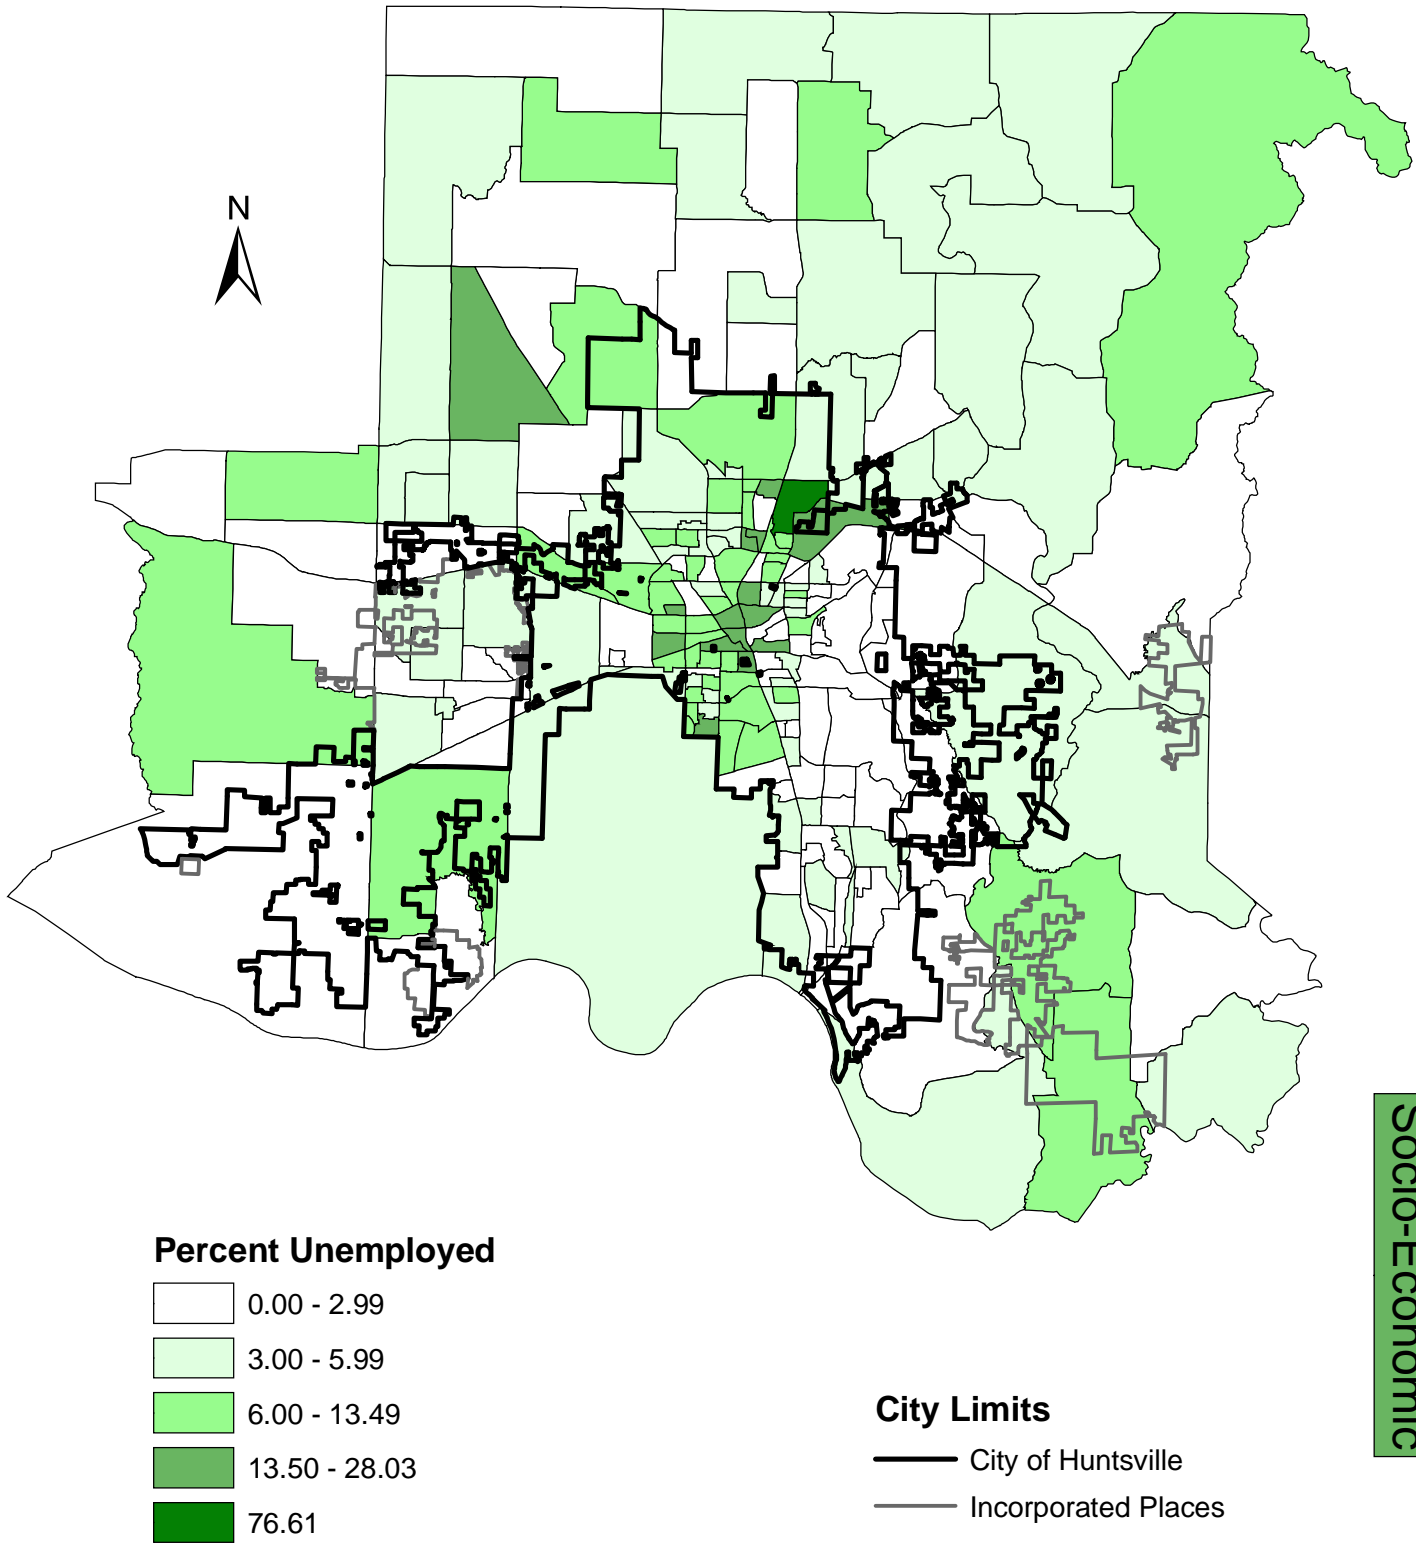

Percent Unemployed of Civilian Labor Force by Block Group

Note: There were no data values between 28.03 and 76.61. Census Tract 2.02, Block Group 3, with the data value of 76.61, has a high college student population.

Source: 2000 Census SF3 Data, U.S. Census Bureau
 Date Created: March 2003
 Created By: City of Huntsville, Planning Division,
 Geographic Information Systems (GIS)