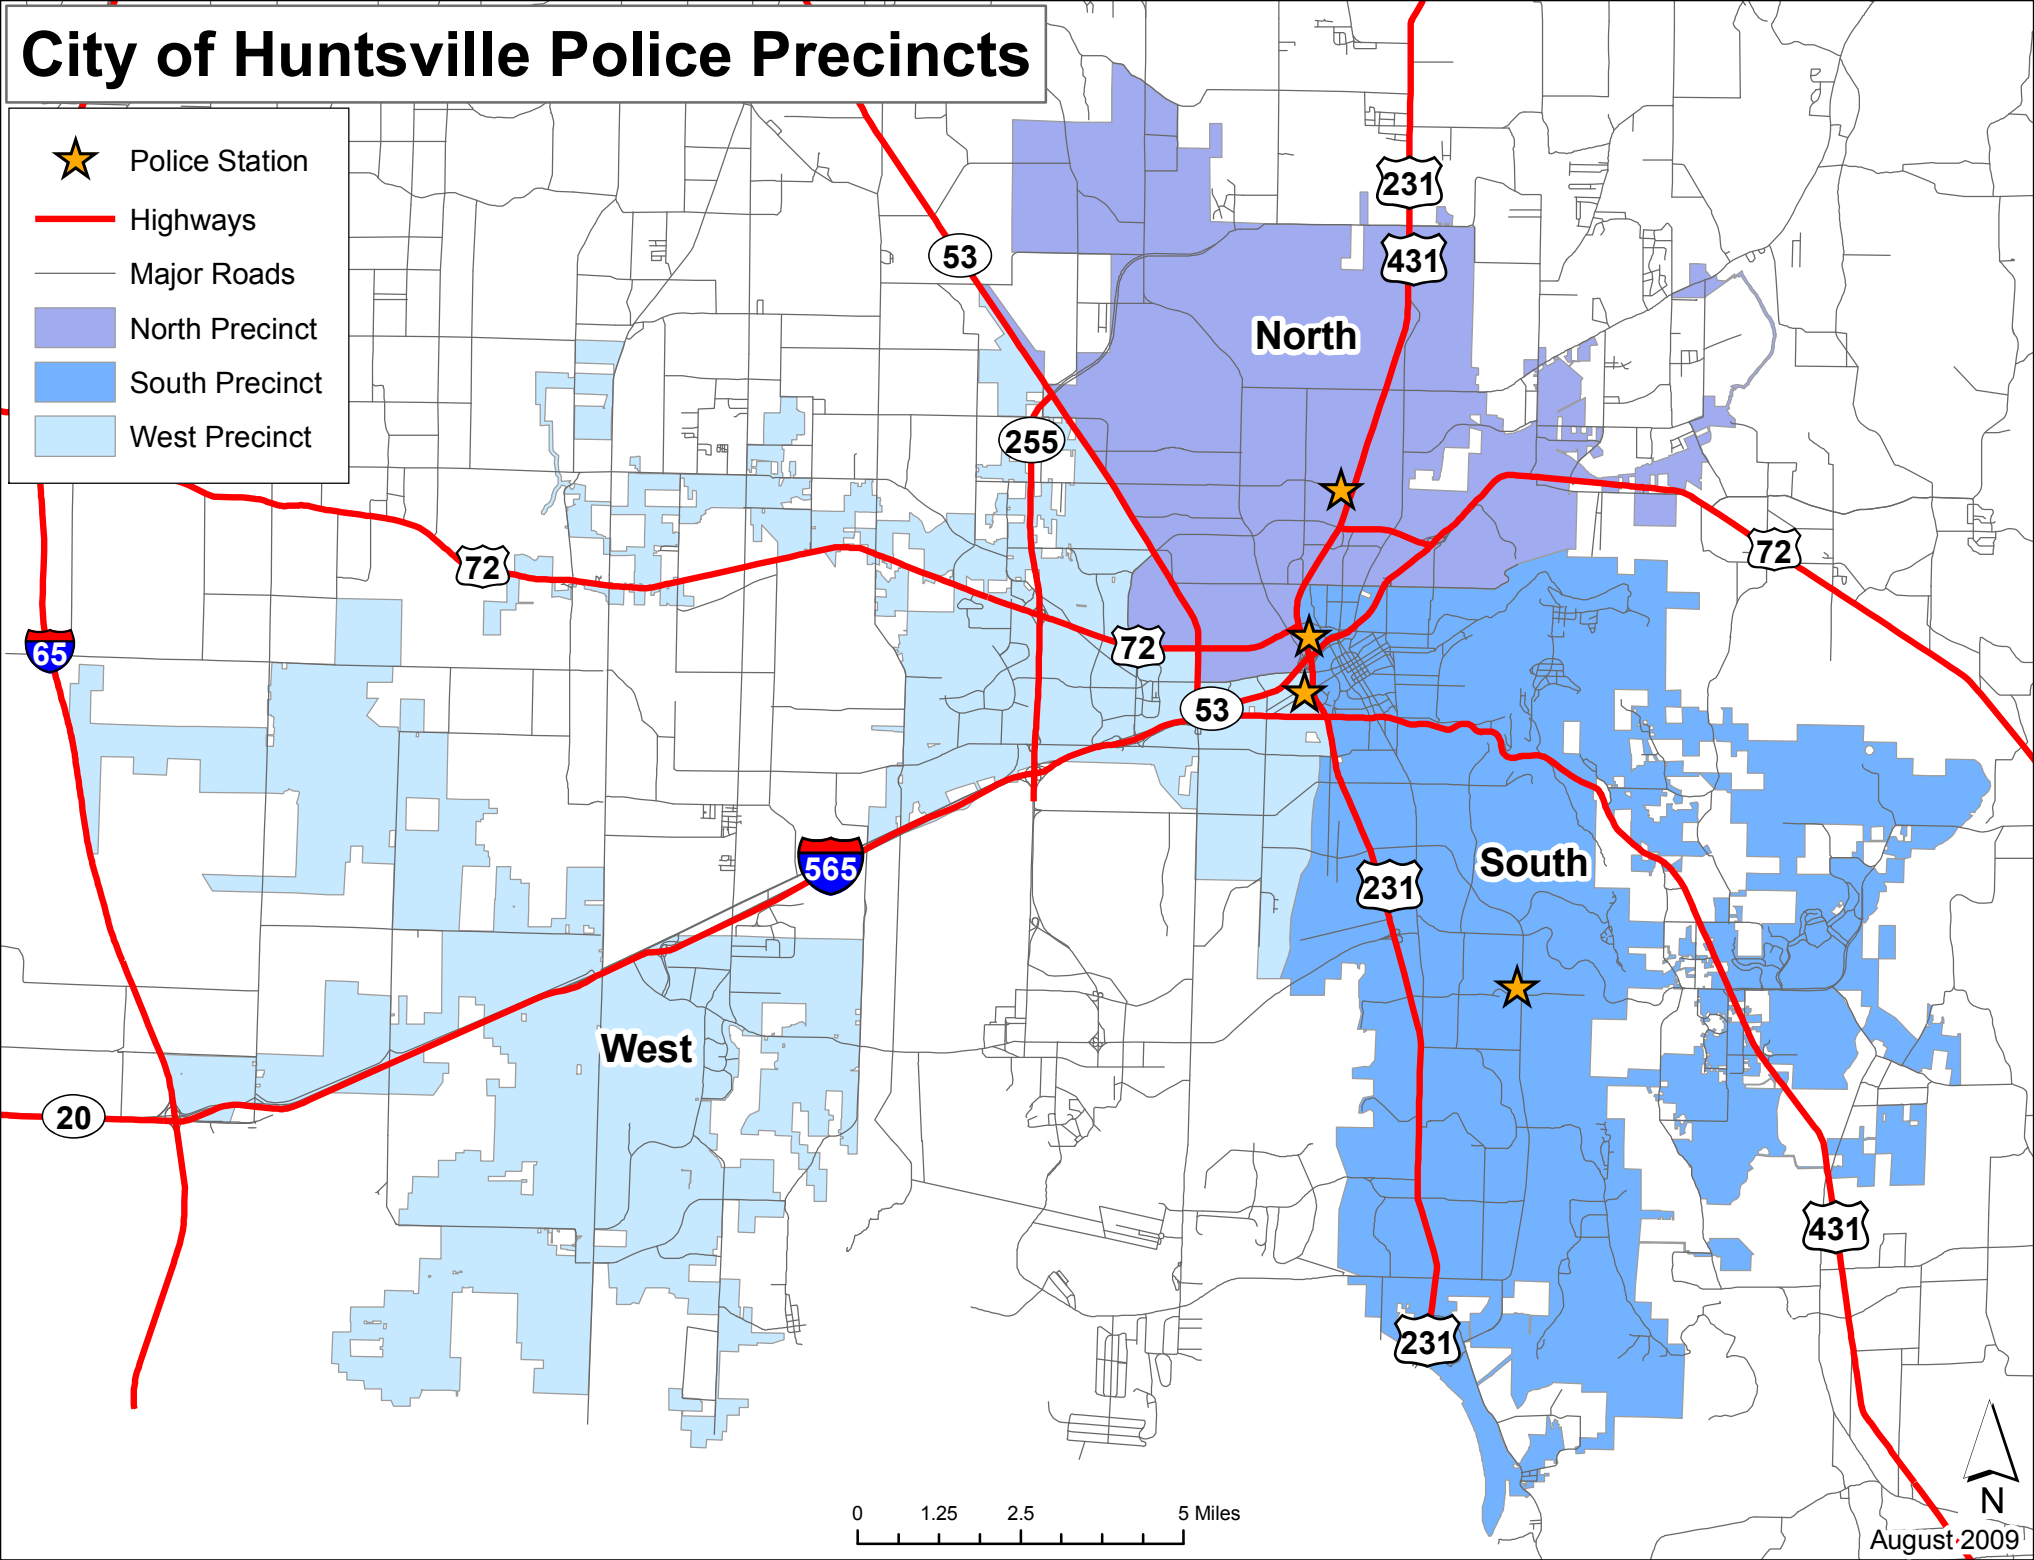

City of Huntsville Police Precincts

- ★ Police Station
- Highways
- Major Roads
- North Precinct
- South Precinct
- West Precinct

0 1.25 2.5 5 Miles

August 2009