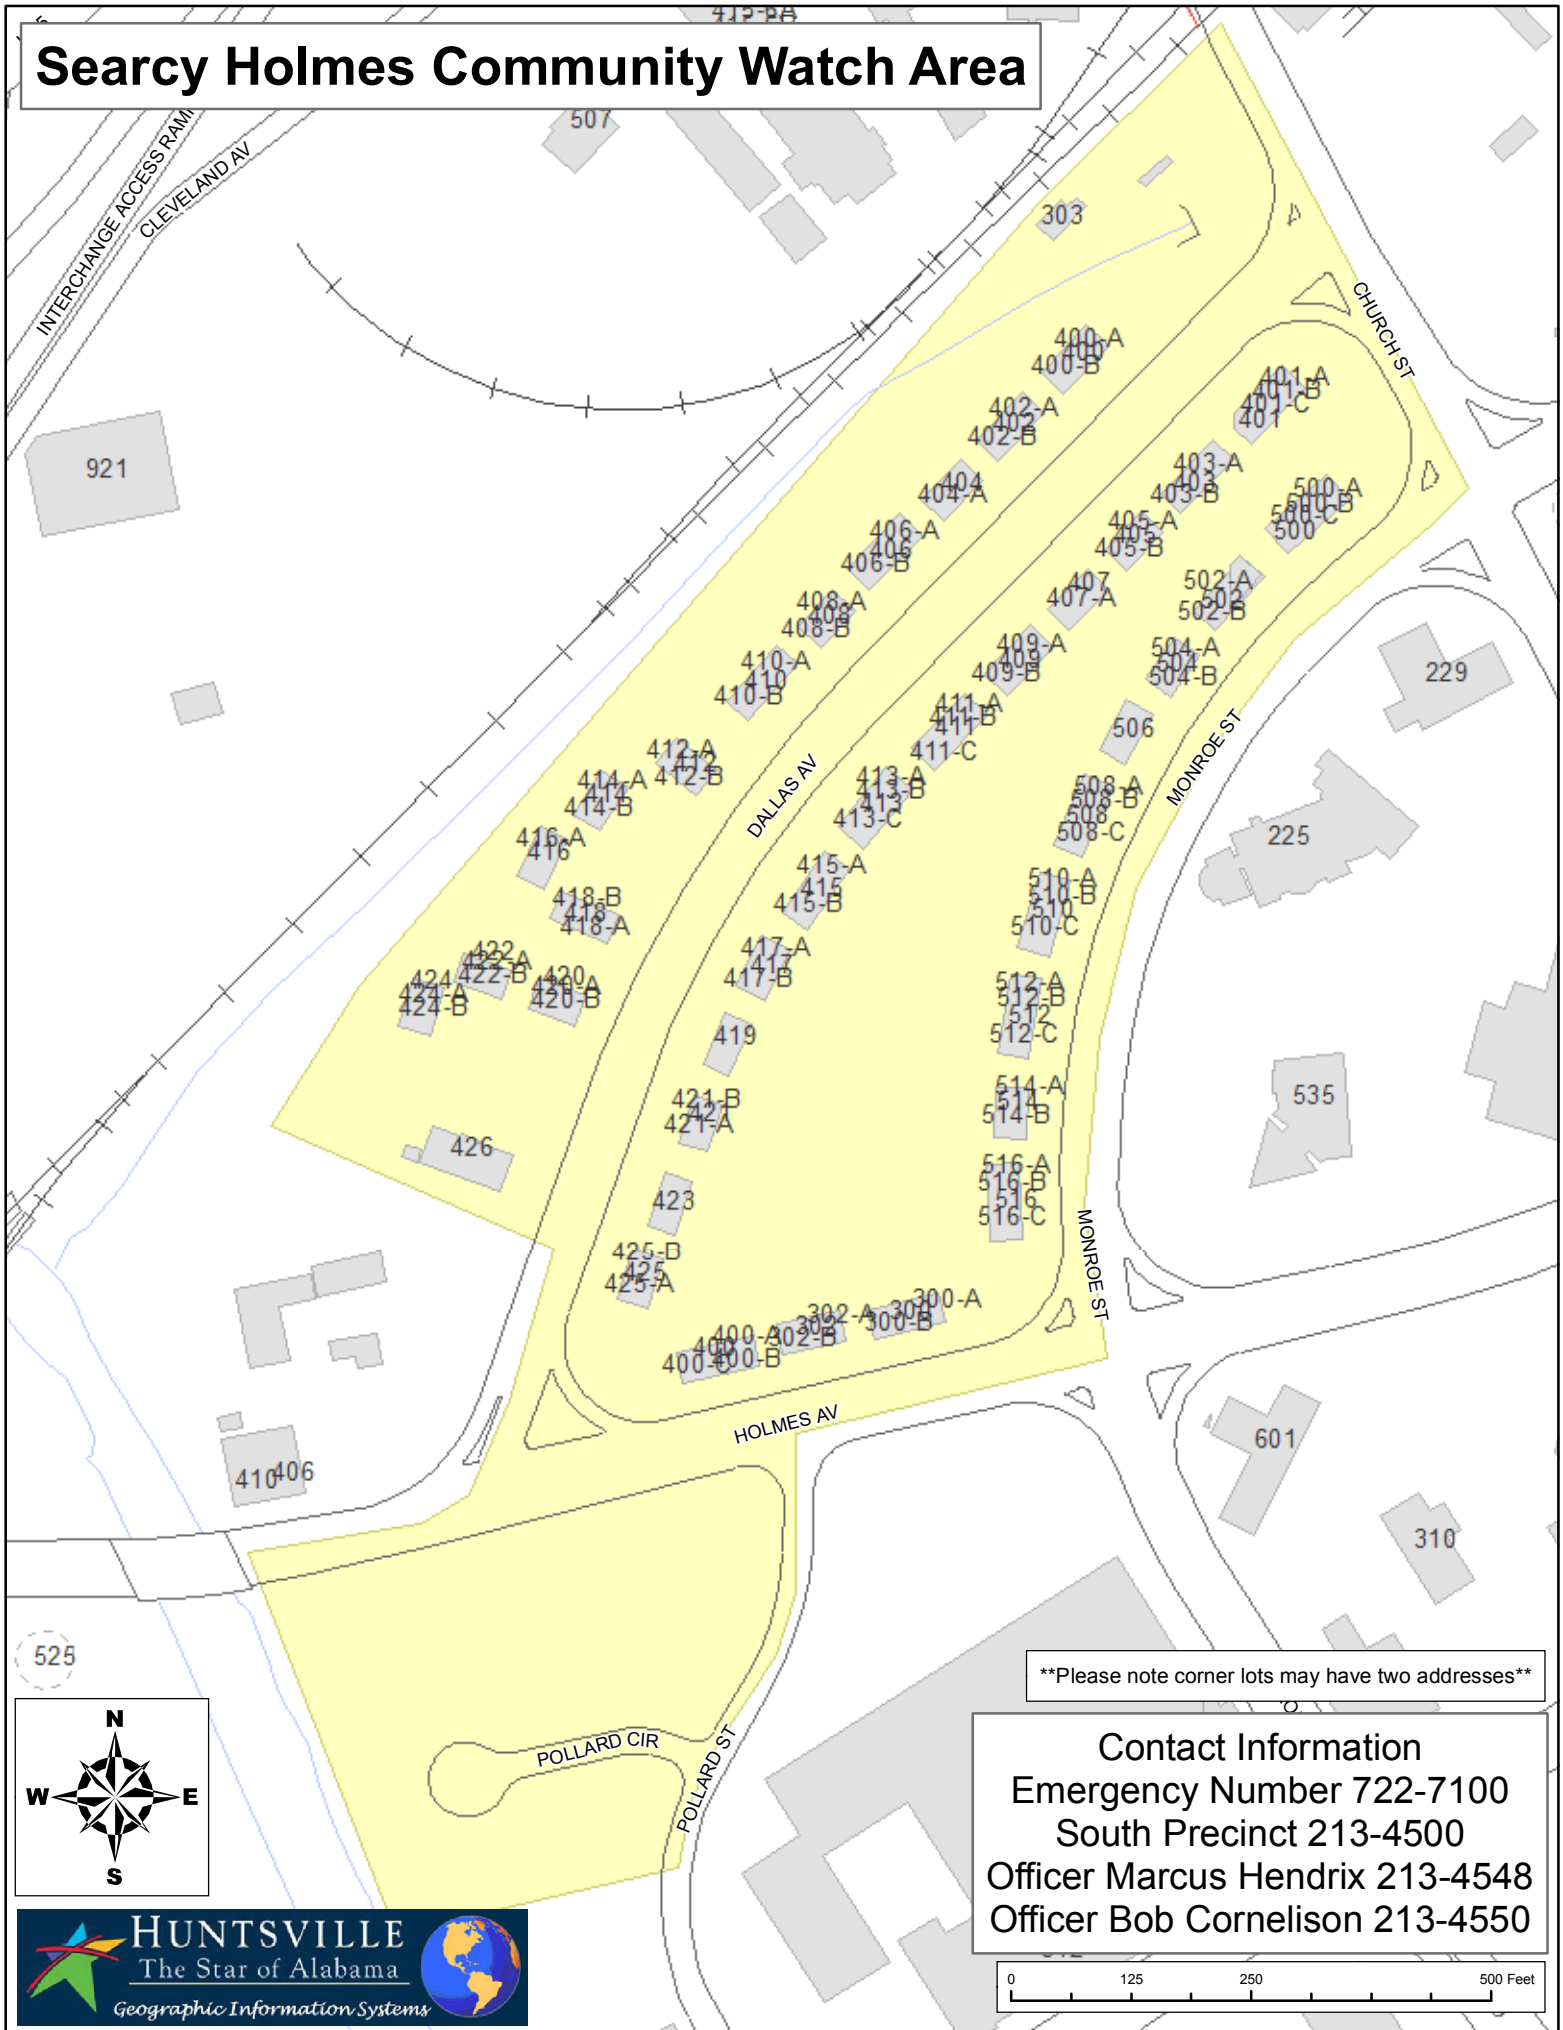

Searcy Holmes Community Watch Area

Please note corner lots may have two addresses

Contact Information
Emergency Number 722-7100
South Precinct 213-4500
Officer Marcus Hendrix 213-4548
Officer Bob Cornelison 213-4550