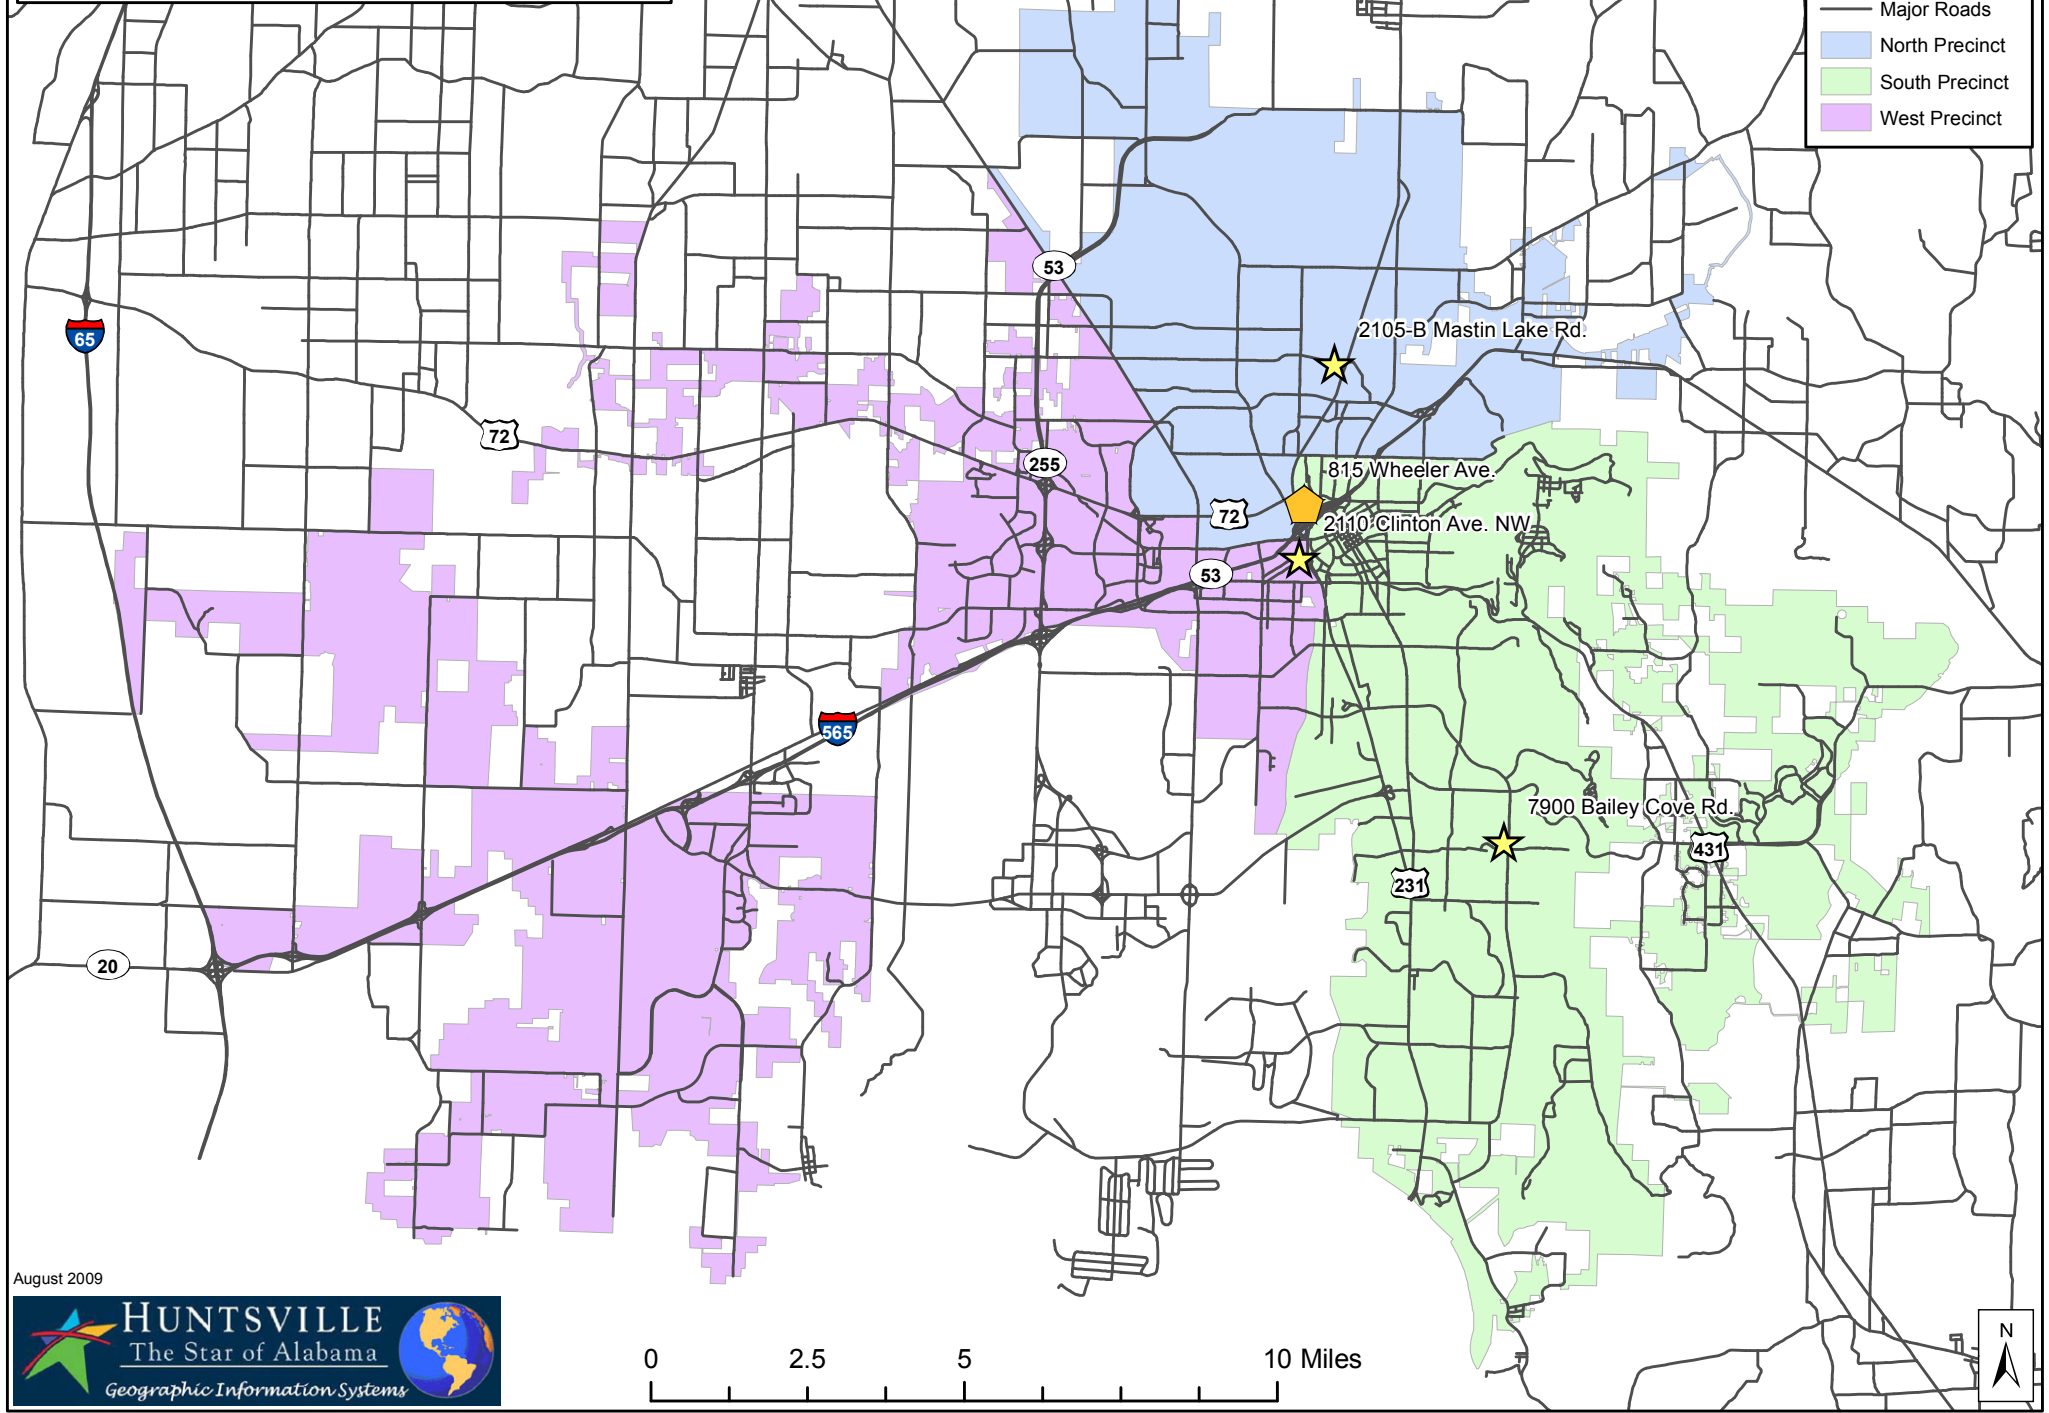

City of Huntsville Police Stations & Precincts

- ★ Precinct Station
- 🟡 Headquarters
- Major Roads
- 🟦 North Precinct
- 🟩 South Precinct
- 🟪 West Precinct

August 2009

0 2.5 5 10 Miles