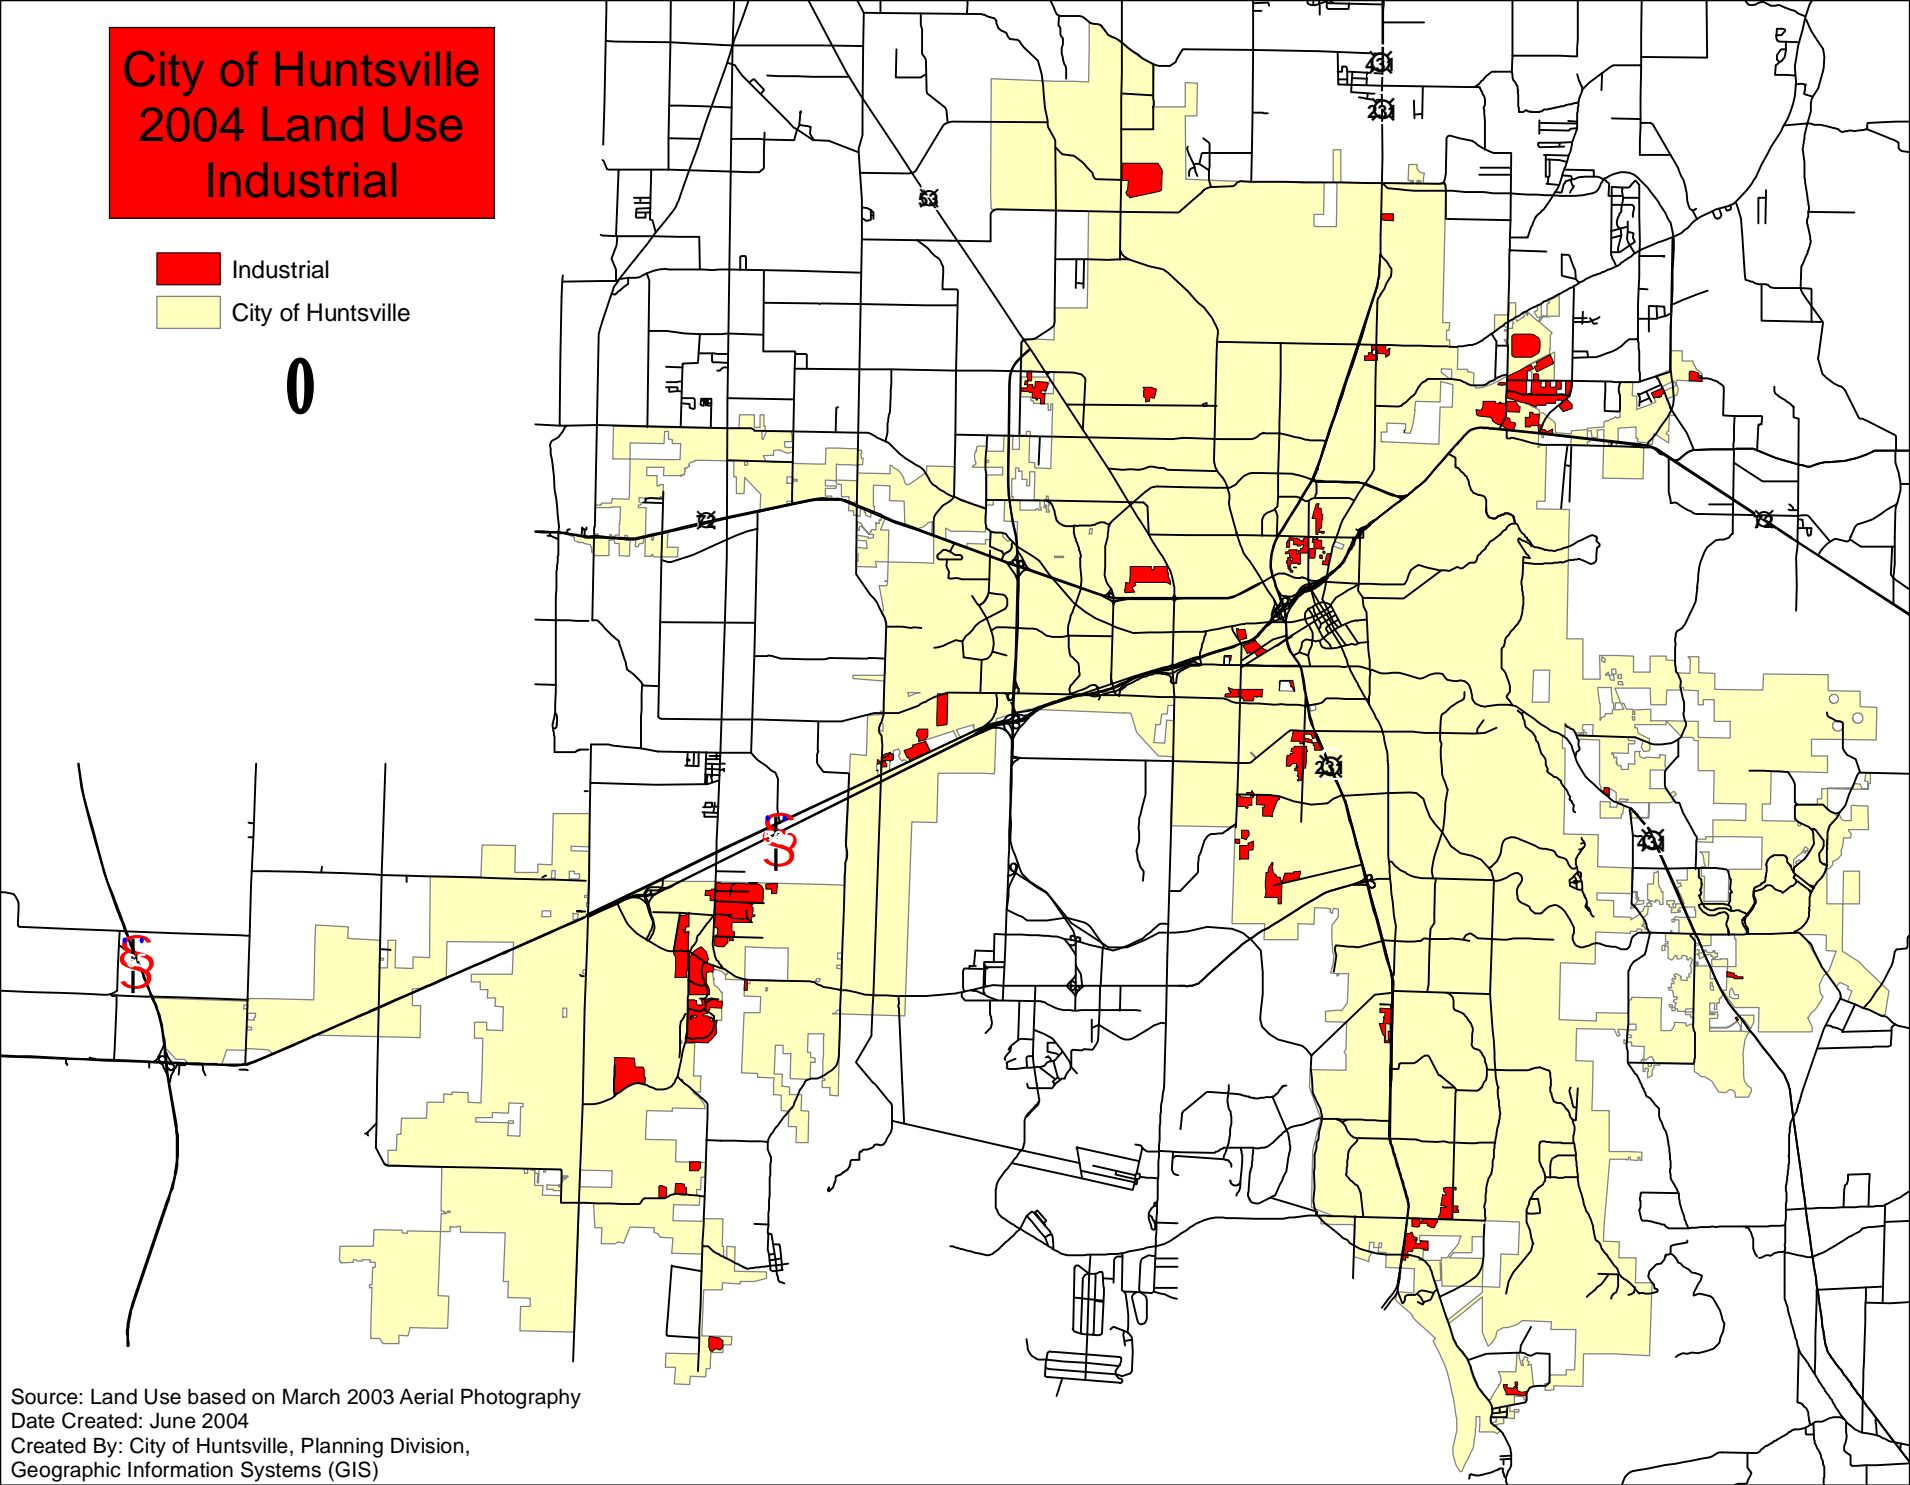

City of Huntsville 2004 Land Use Industrial

-  Industrial
-  City of Huntsville

0

Source: Land Use based on March 2003 Aerial Photography
Date Created: June 2004
Created By: City of Huntsville, Planning Division,
Geographic Information Systems (GIS)