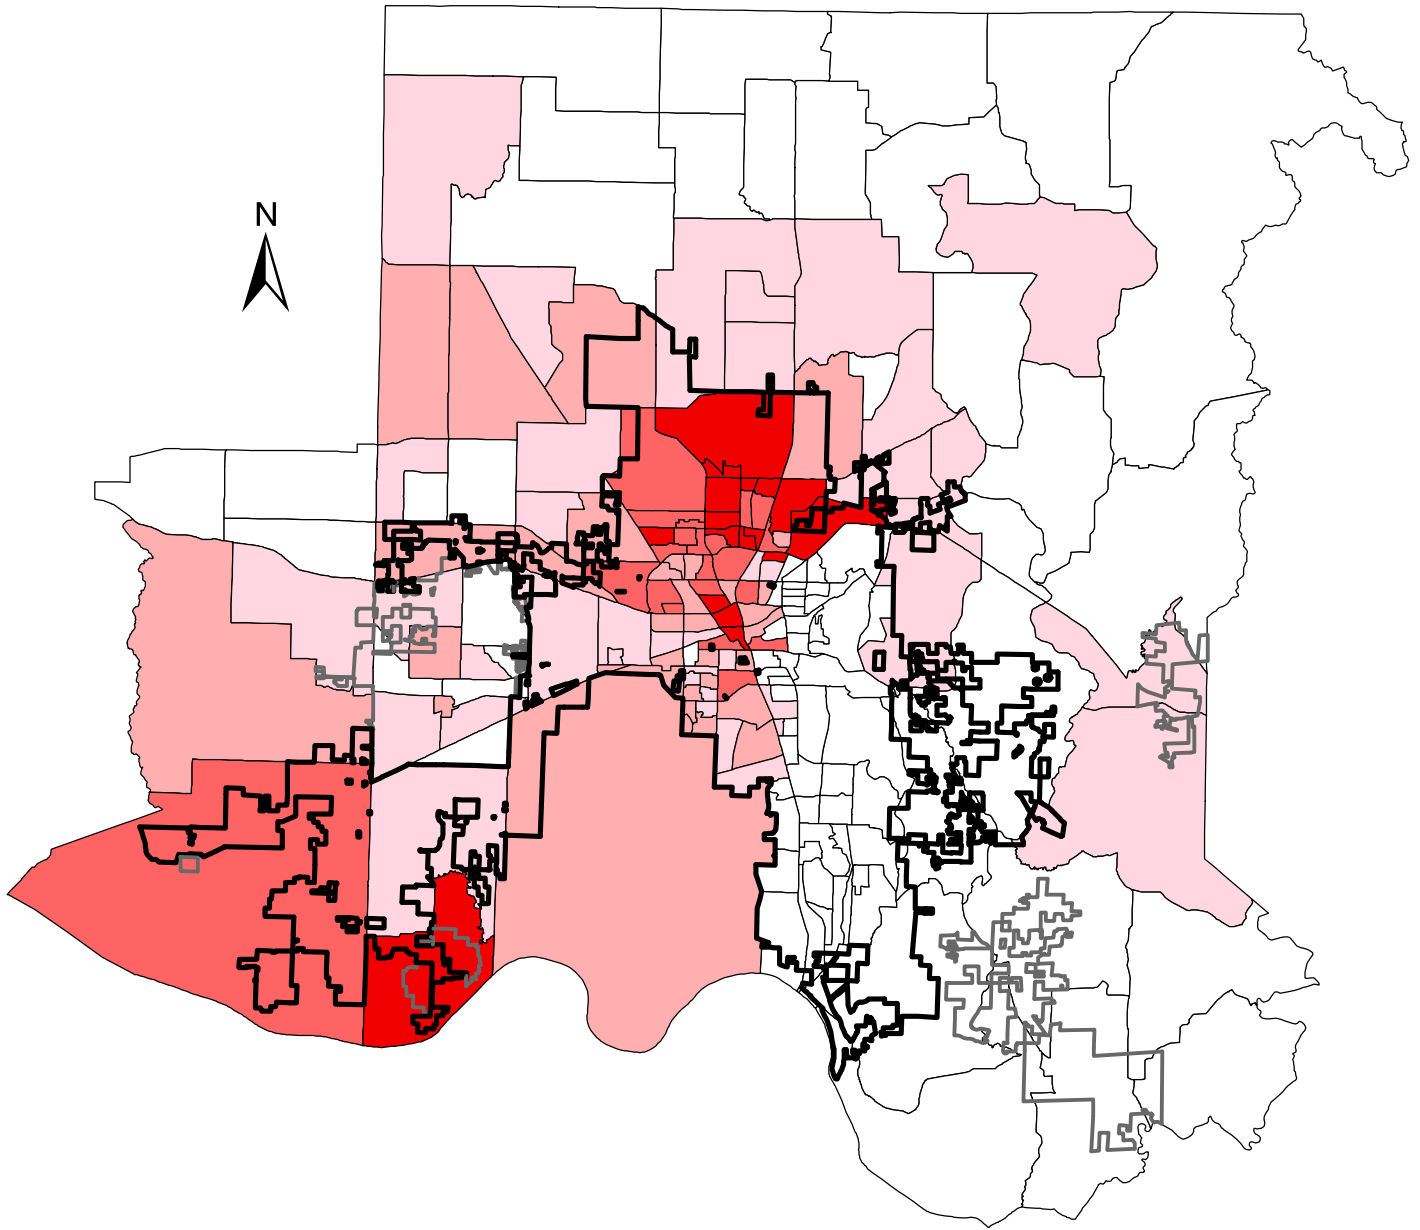

Percent Black of Total Population by Block Group

Percentage Black

City Limits

Population

Source: 2000 Census SF1 Data, U.S. Census Bureau
Date Created: March 2003
Created By: City of Huntsville, Planning Division,
Geographic Information Systems (GIS)