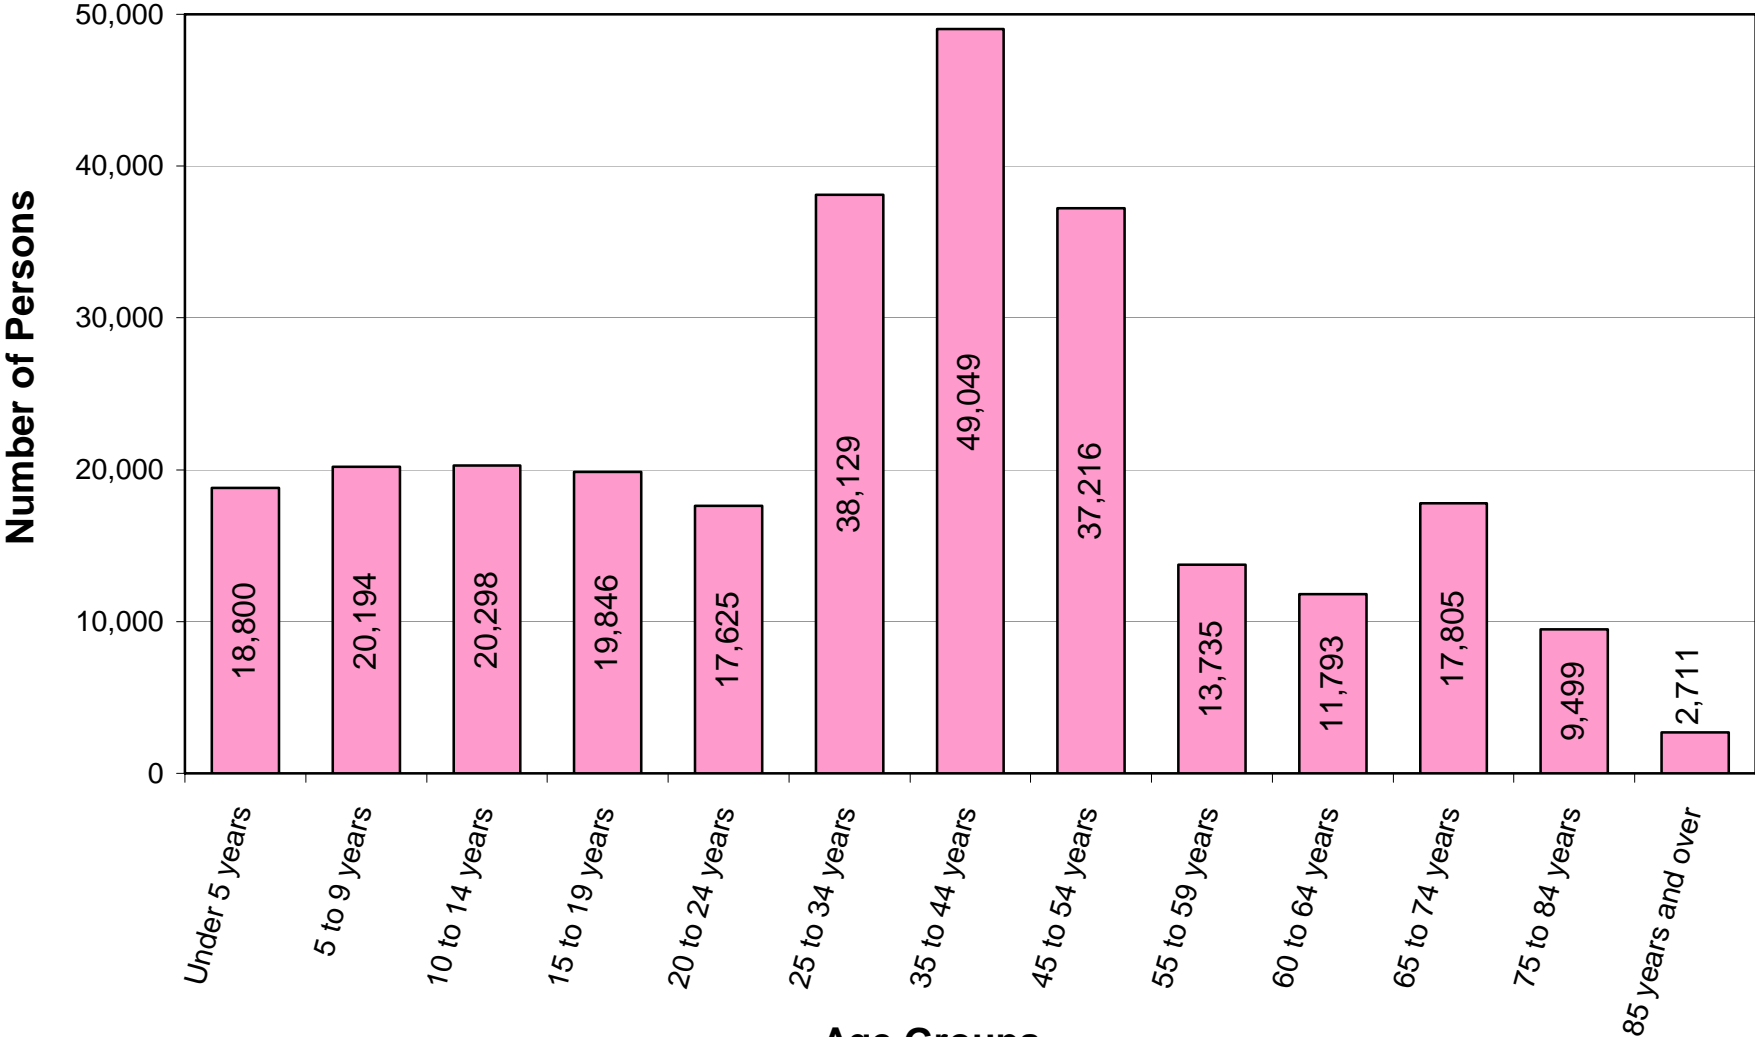

# Madison County Age of Population

Source: Census 2000 SF1 Data, U.S. Census Bureau  
Date Created: March 2003  
Created By: City of Huntsville, Planning Division,  
Geographic Information Systems (GIS)