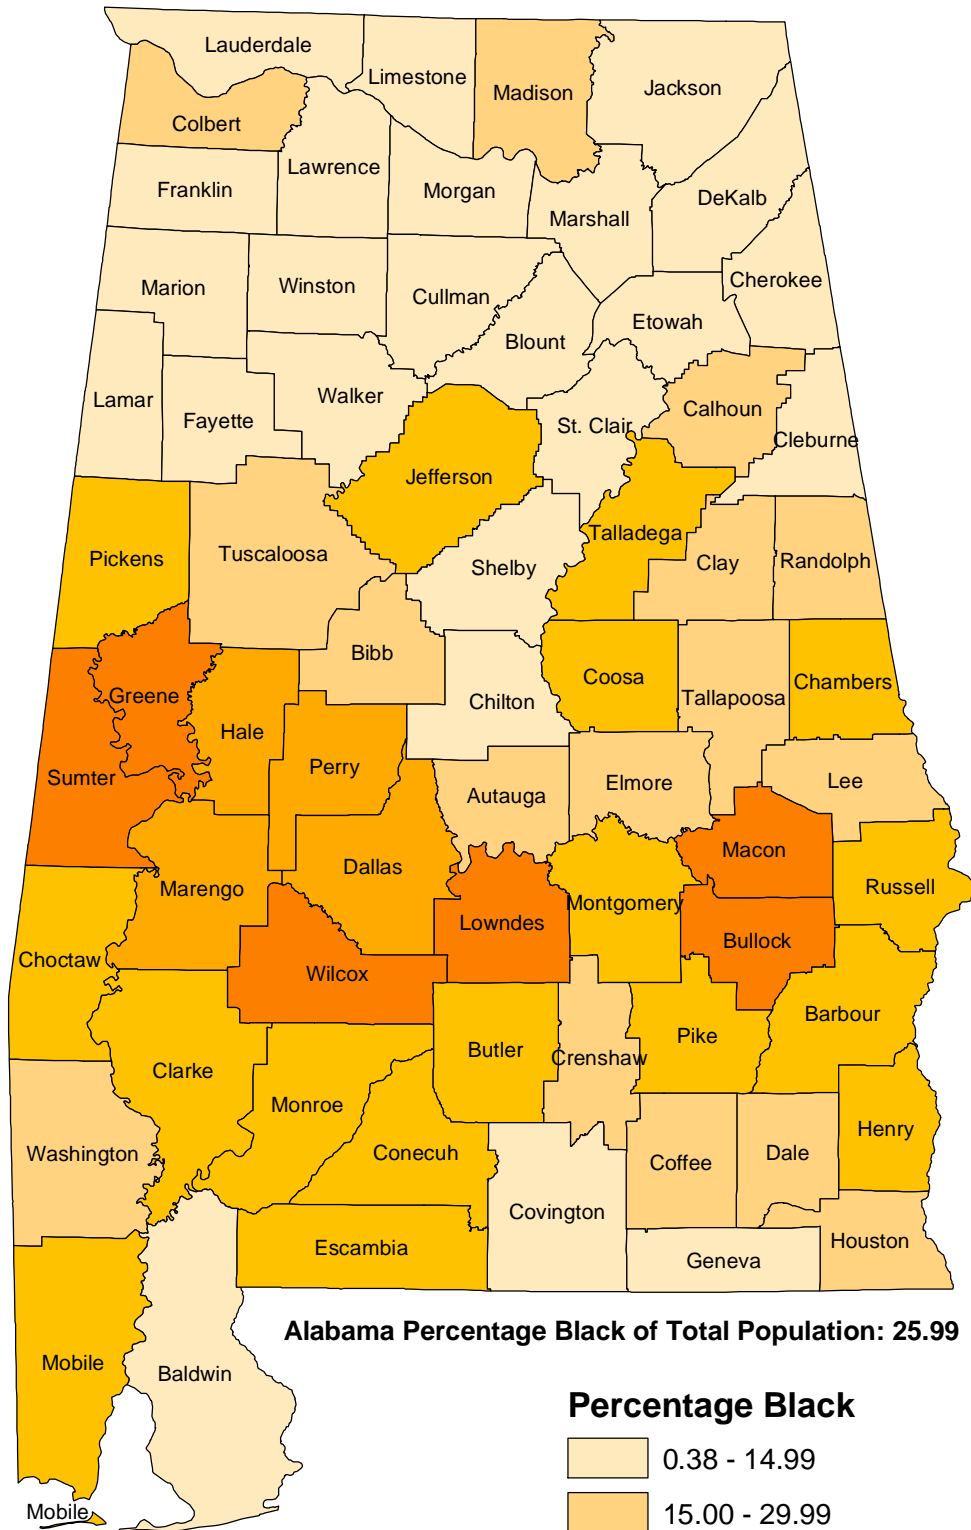

Percent Black of Total Population by County

Alabama Counties

Source: 2000 Census SF1 Data, U.S. Census Bureau
 Date Created: March 2003
 Created By: City of Huntsville, Planning Division,
 Geographic Information Systems (GIS)