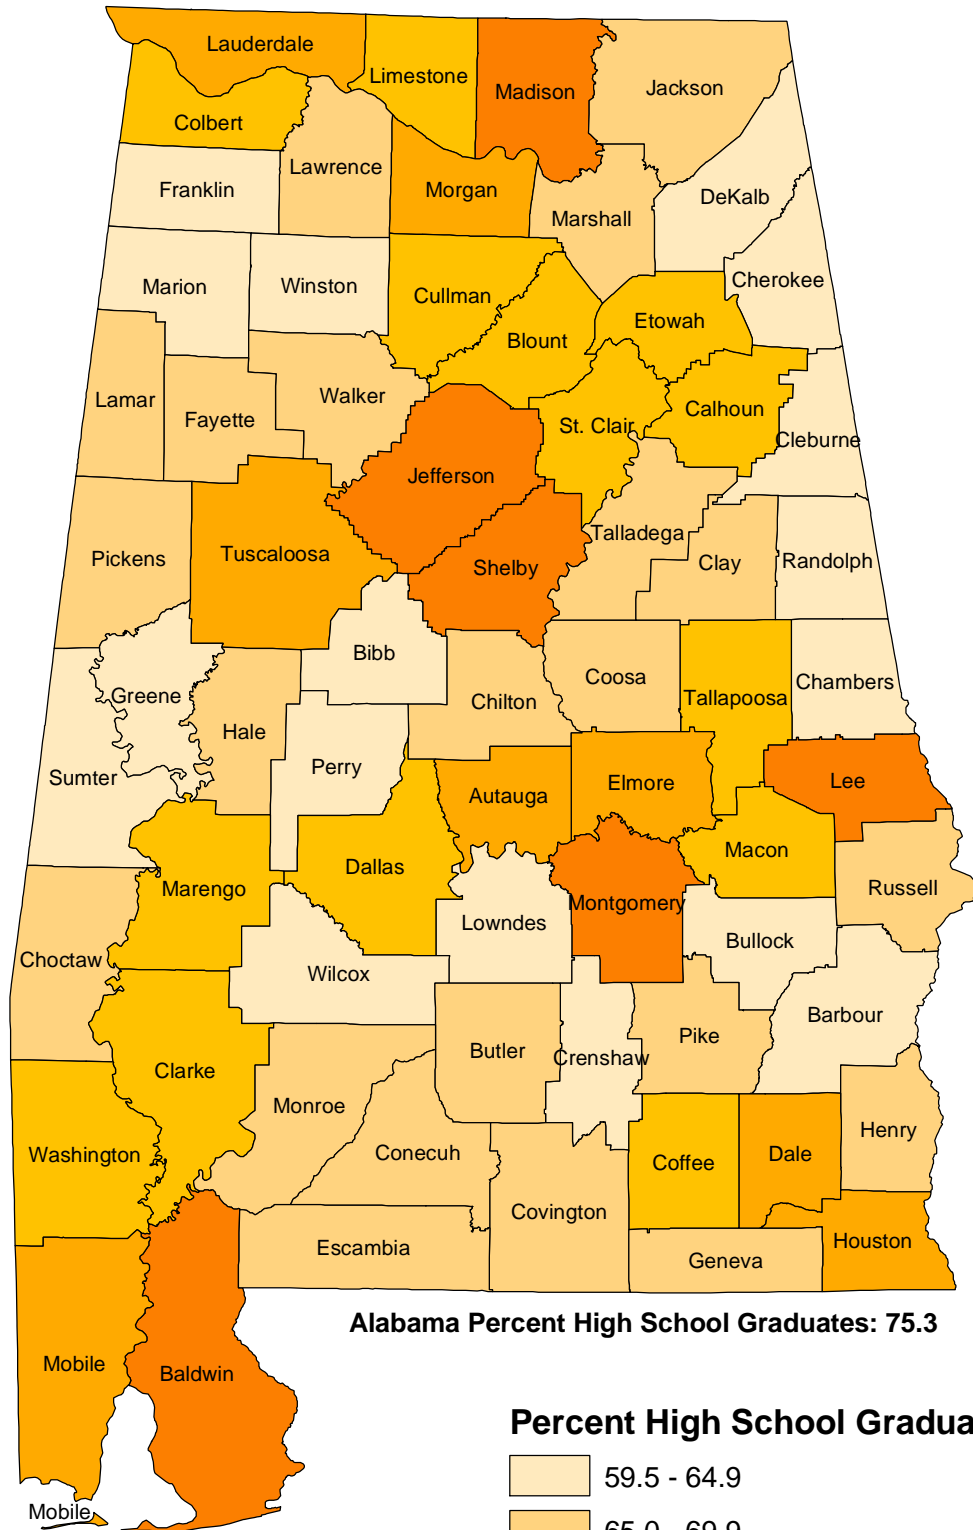

Percent High School Graduates of Population 25 Years and Over by County

Alabama Counties

Source: 2000 Census SF3 Data, U.S. Census Bureau
 Date Created: March 2003
 Created By: City of Huntsville, Planning Division,
 Geographic Information Systems (GIS)