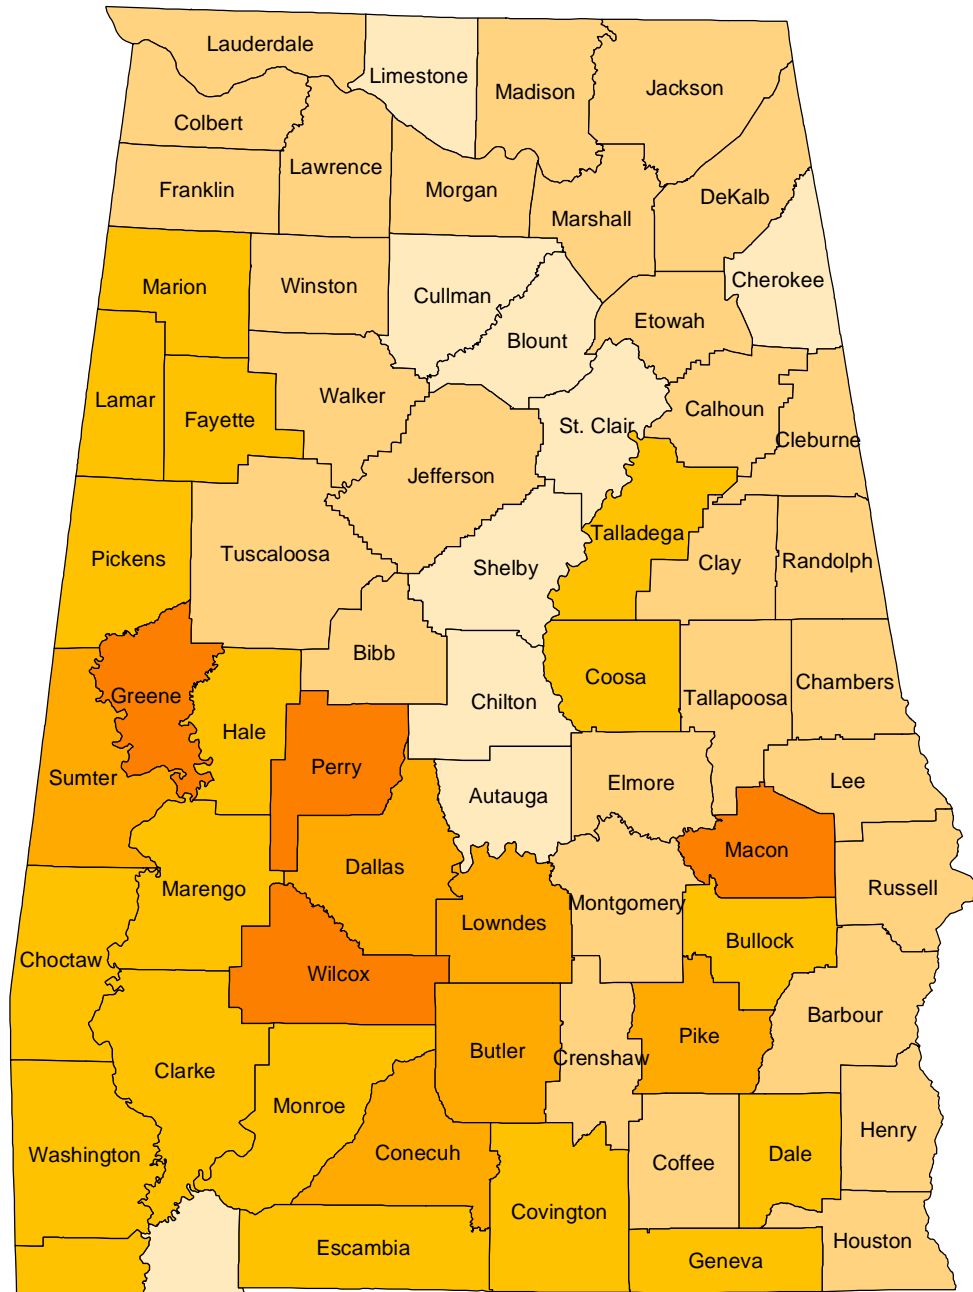

Percent Unemployed of Civilian Labor Force by County

Alabama Percent Unemployed: 6.2

Percent Unemployed

Alabama Counties

Source: 2000 Census SF3 Data, U.S. Census Bureau
 Date Created: March 2003
 Created By: City of Huntsville, Planning Division,
 Geographic Information Systems (GIS)