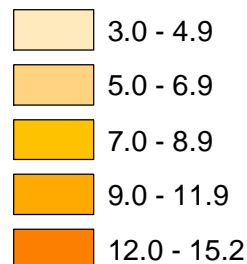

Percent Unemployed of Civilian Labor Force by County

Alabama Percent Unemployed: 6.2

Percent Unemployed

Alabama Counties

Source: 2000 Census SF3 Data, U.S. Census Bureau
 Date Created: March 2003
 Created By: City of Huntsville, Planning Division,
 Geographic Information Systems (GIS)