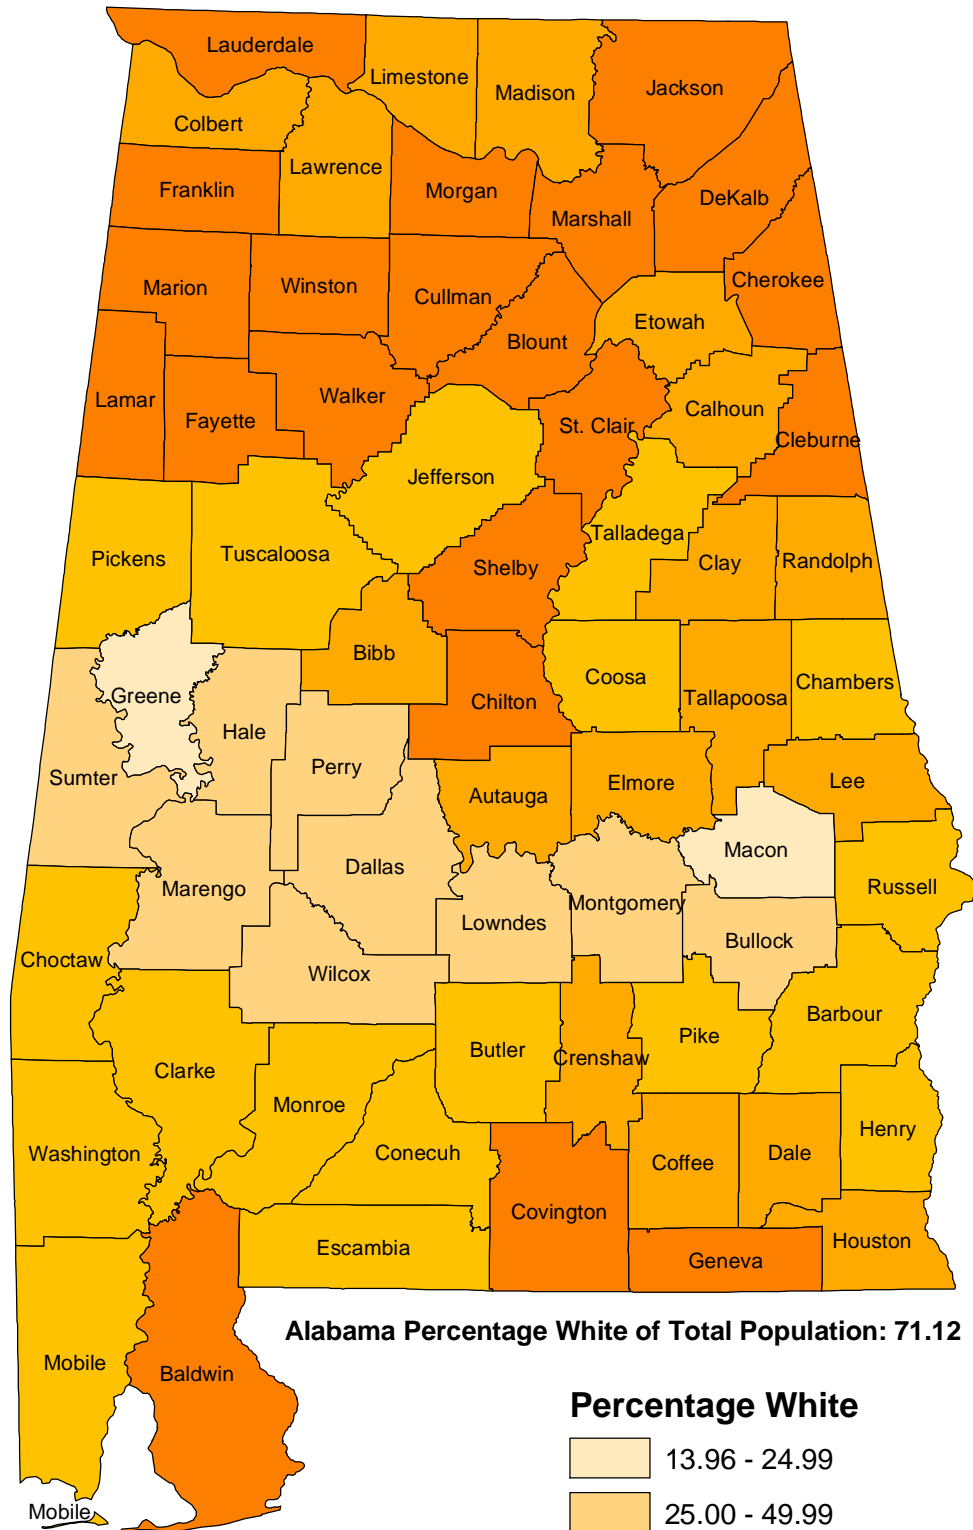

Percent White of Total Population by County

Alabama Counties

Source: 2000 Census SF1 Data, U.S. Census Bureau
 Date Created: March 2003
 Created By: City of Huntsville, Planning Division,
 Geographic Information Systems (GIS)