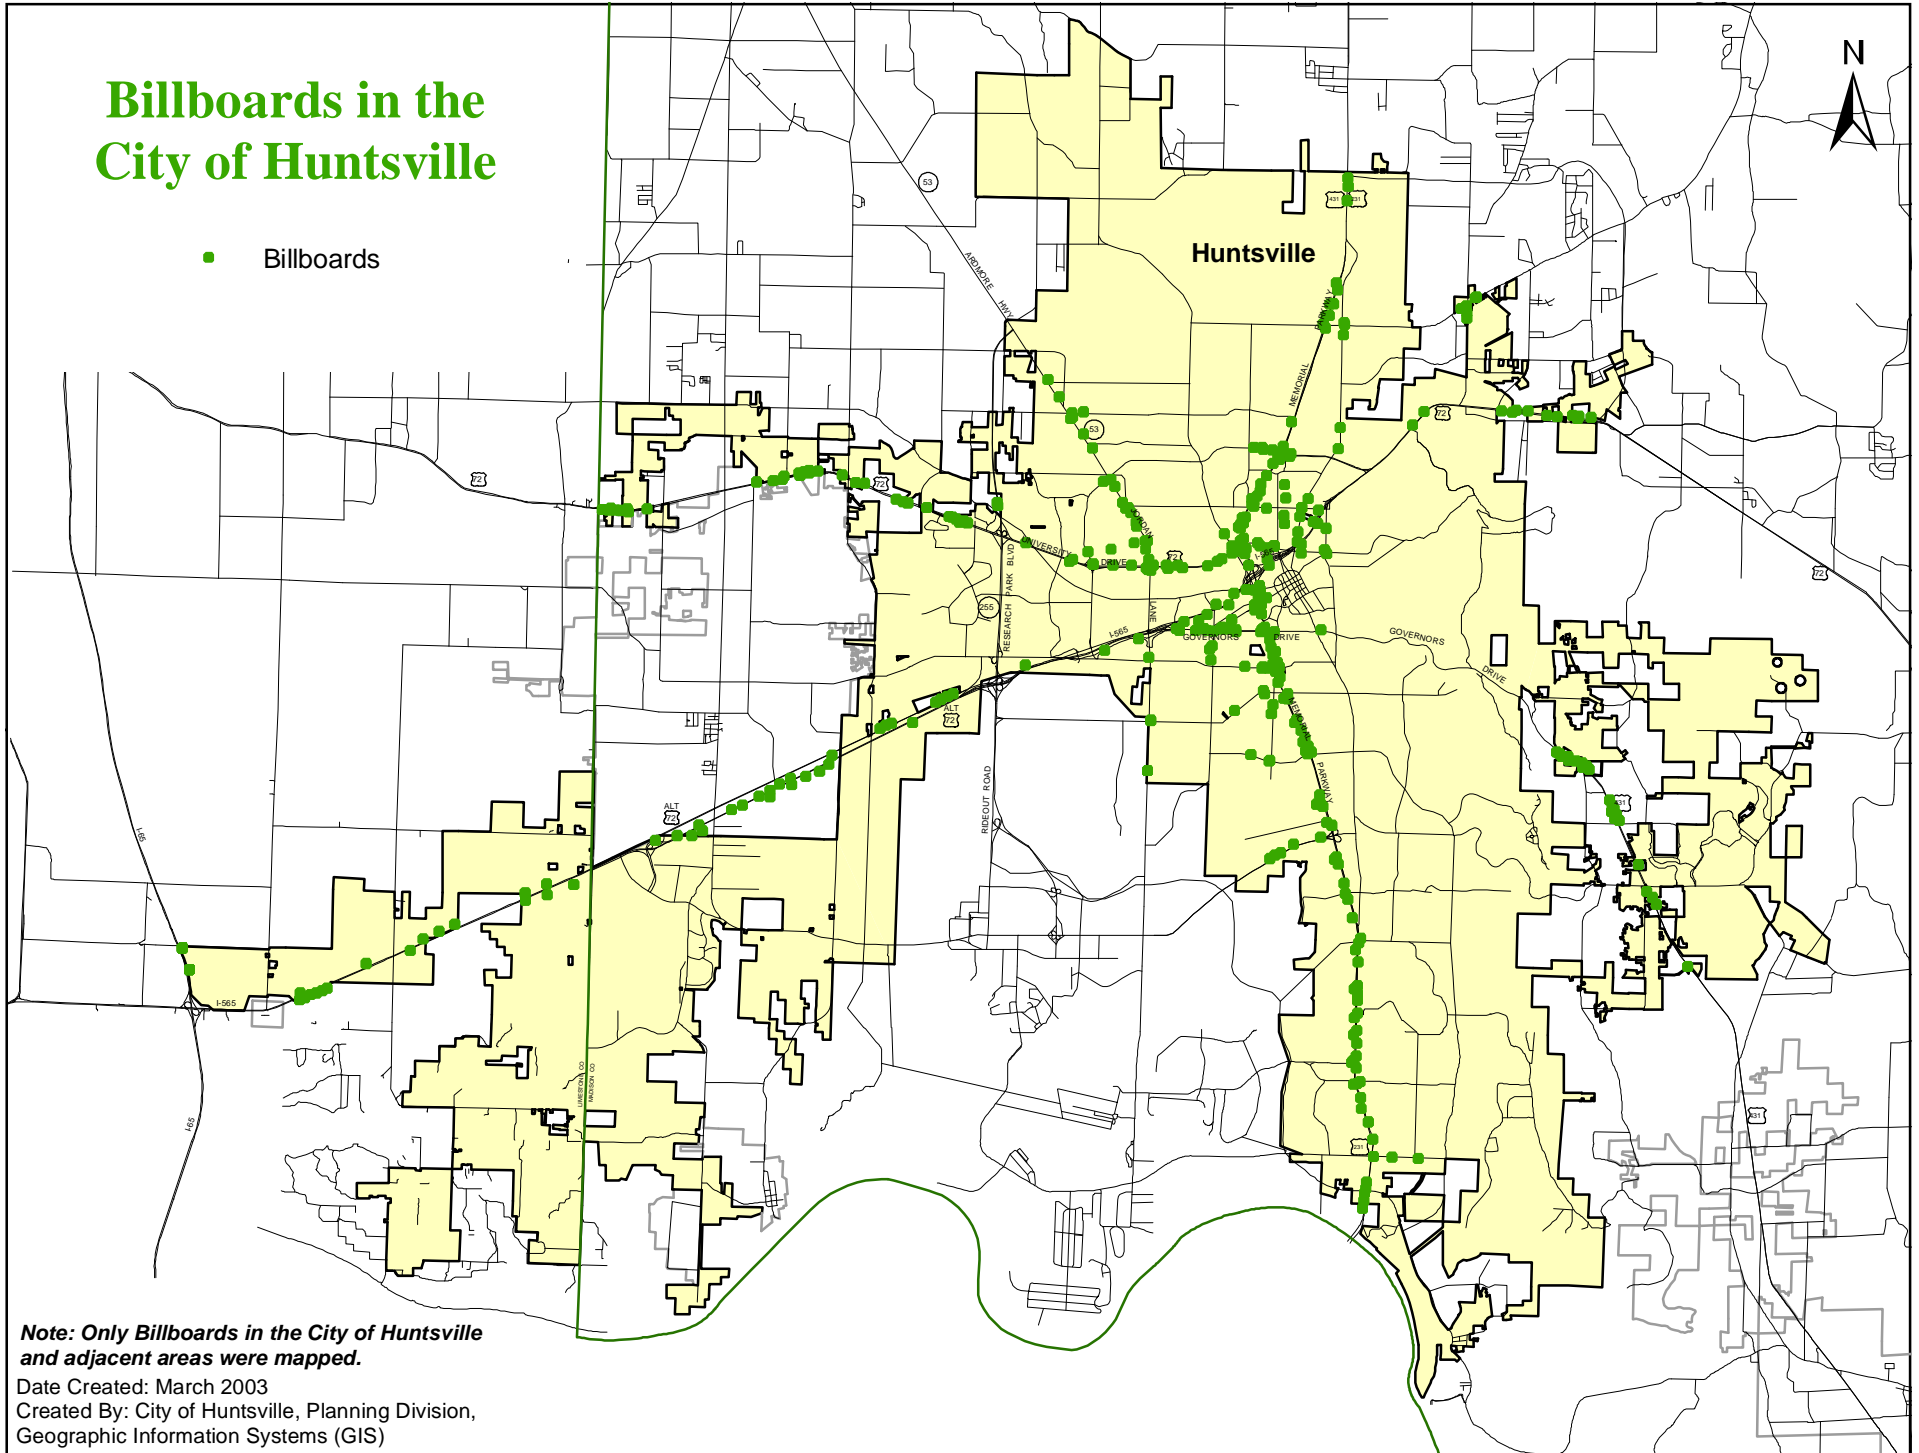

Billboards in the City of Huntsville

● Billboards

Note: Only Billboards in the City of Huntsville and adjacent areas were mapped.

Date Created: March 2003

Created By: City of Huntsville, Planning Division,
Geographic Information Systems (GIS)