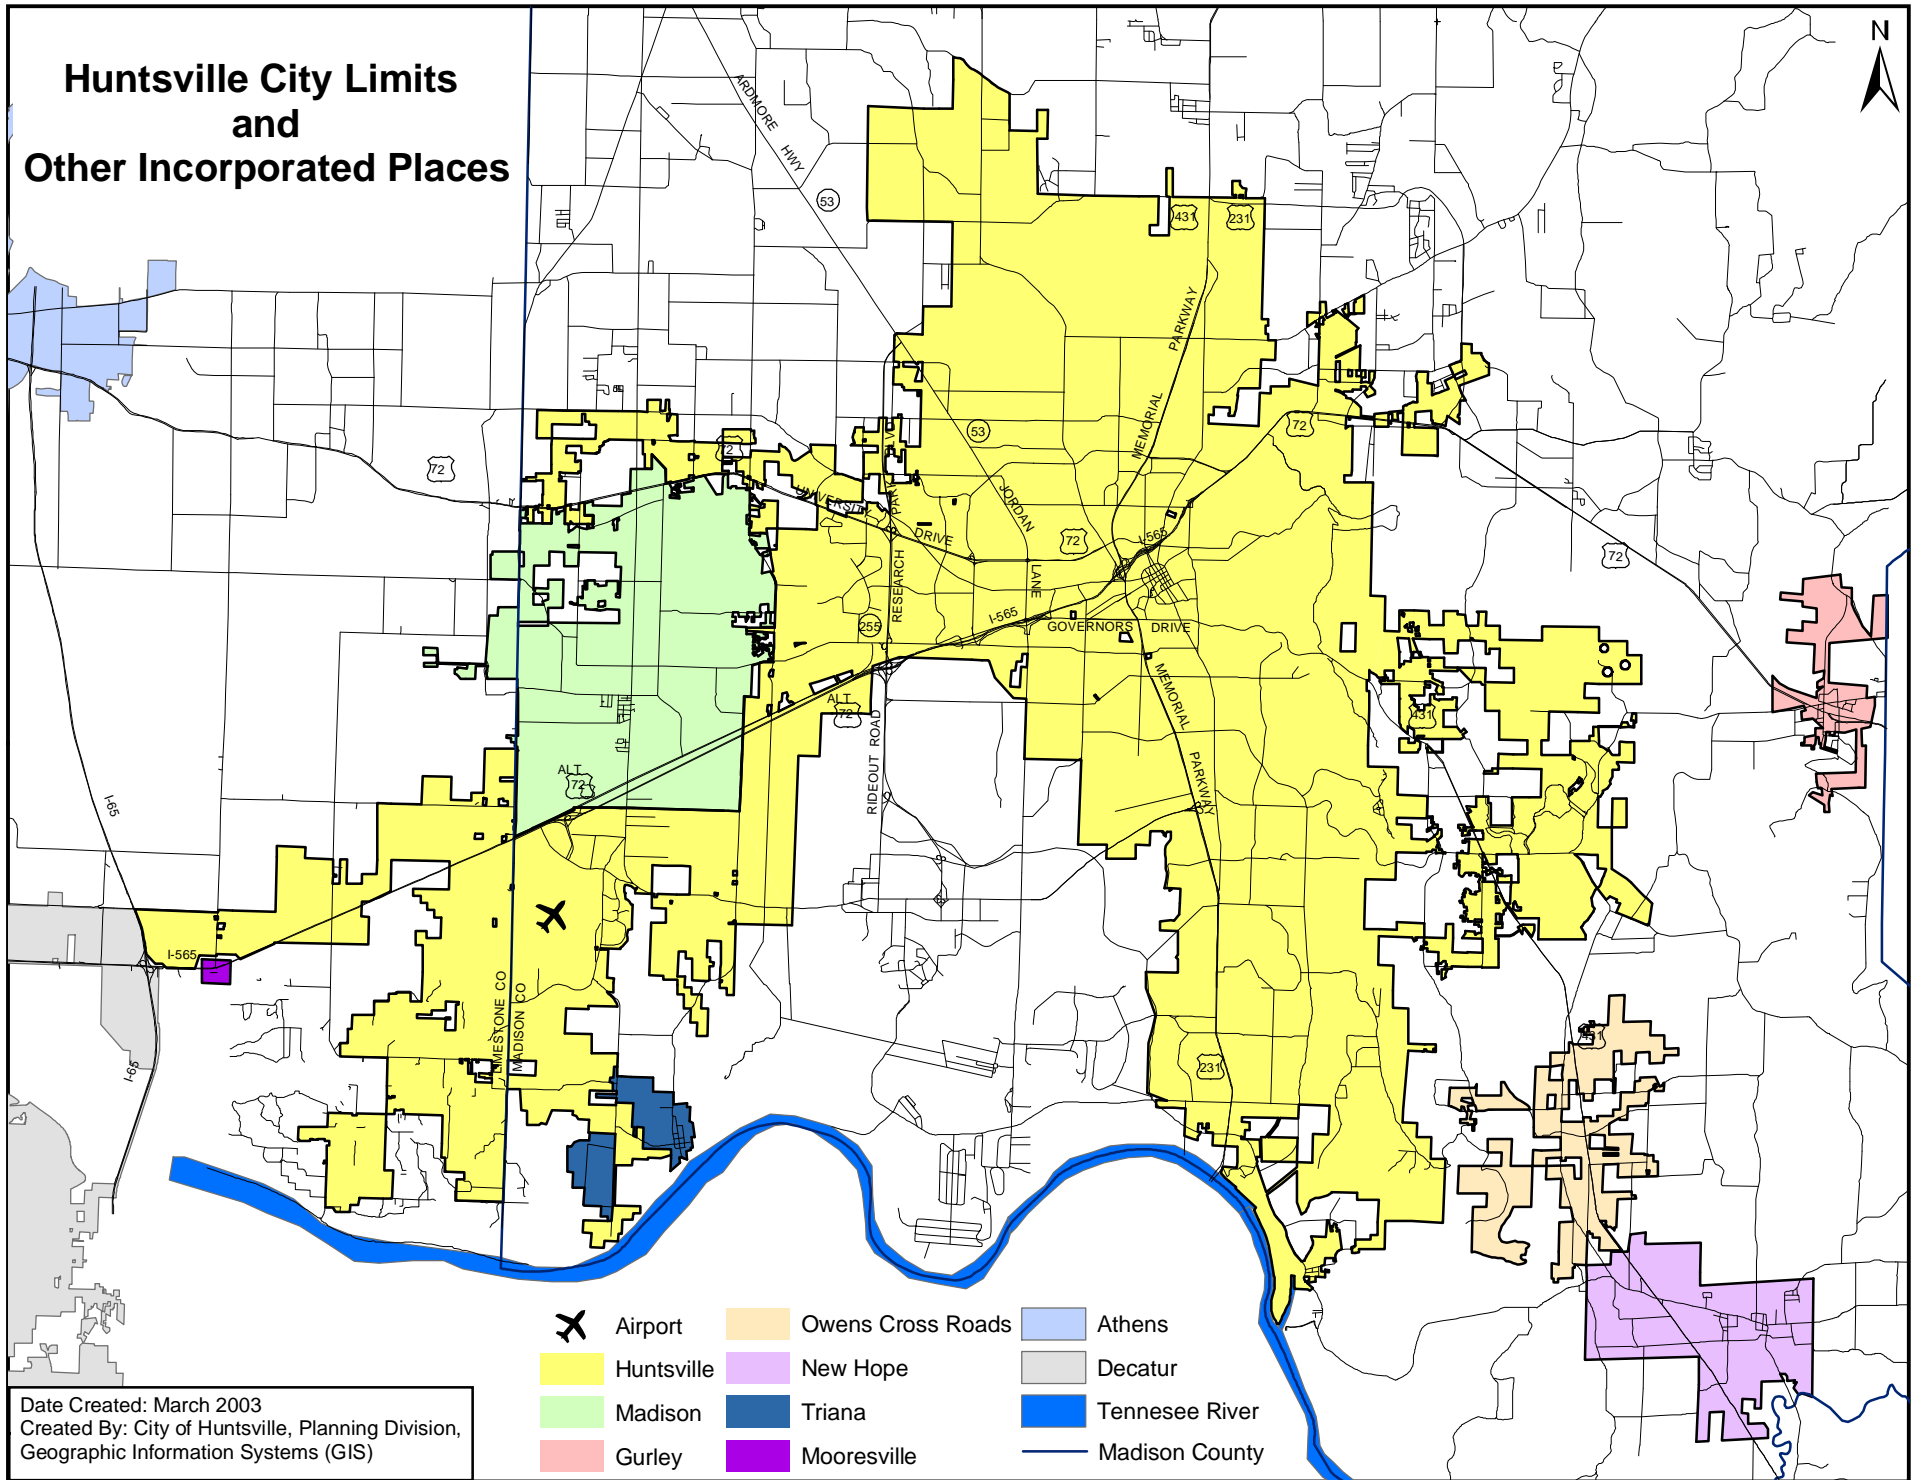

# Huntsville City Limits and Other Incorporated Places

Date Created: March 2003  
 Created By: City of Huntsville, Planning Division,  
 Geographic Information Systems (GIS)

- |  |   |   |
|--|---|---|
|  Airport    |  Owens Cross Roads |  Athens          |
|  Huntsville |  New Hope          |  Decatur         |
|  Madison    |  Triana            |  Tennessee River |
|  Gurley     |  Mooresville       |  Madison County  |