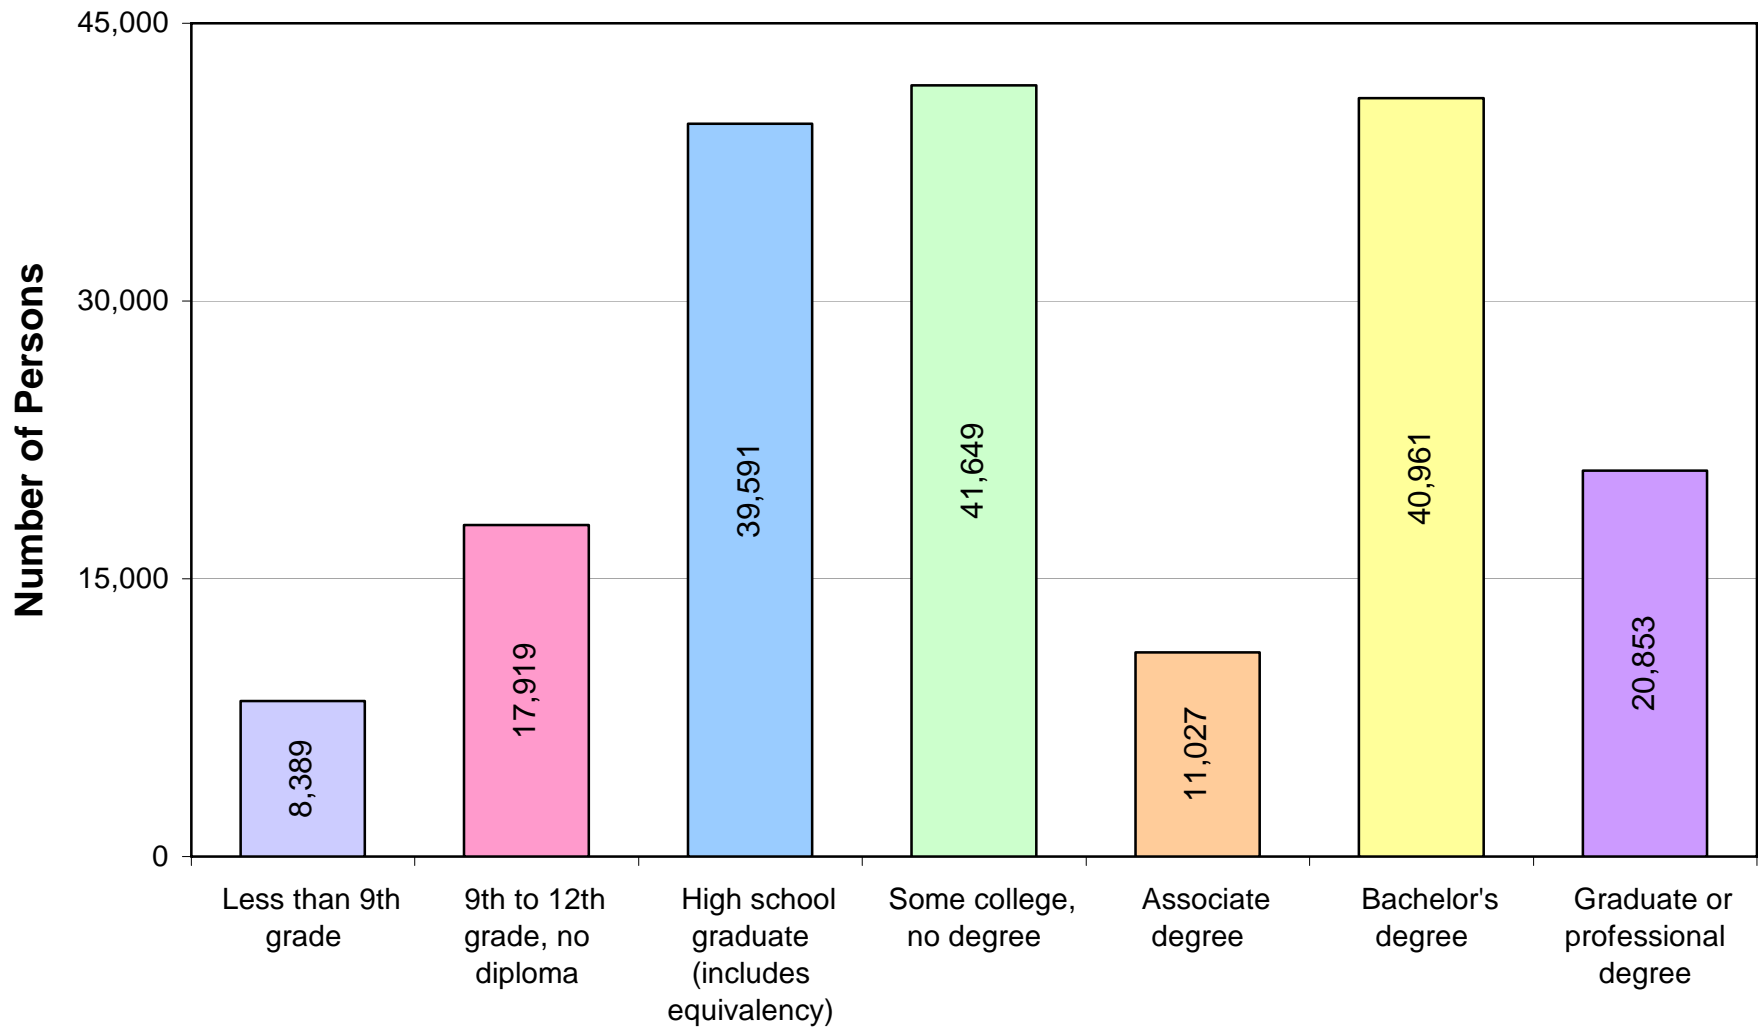

# Madison County

## Educational Attainment for the Population 25 Years and Over

Source: Census 2000 SF3 Data, U.S. Census Bureau  
Date Created: March 2003  
Created By: City of Huntsville, Planning Division,  
Geographic Information Systems (GIS)

**Educational Attainment**