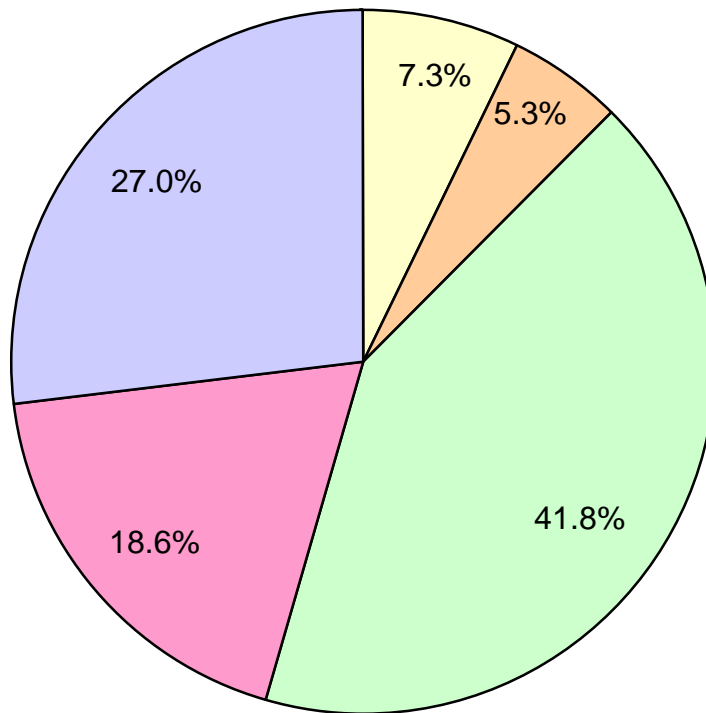

Madison County School Enrollment for Population 3 Years and Over Enrolled in School

- Nursery school, preschool
- Kindergarten
- Elementary school (grades 1-8)
- High school (grades 9-12)
- College or graduate school

Total Population 3 Years and Over
Enrolled in School = 78,591