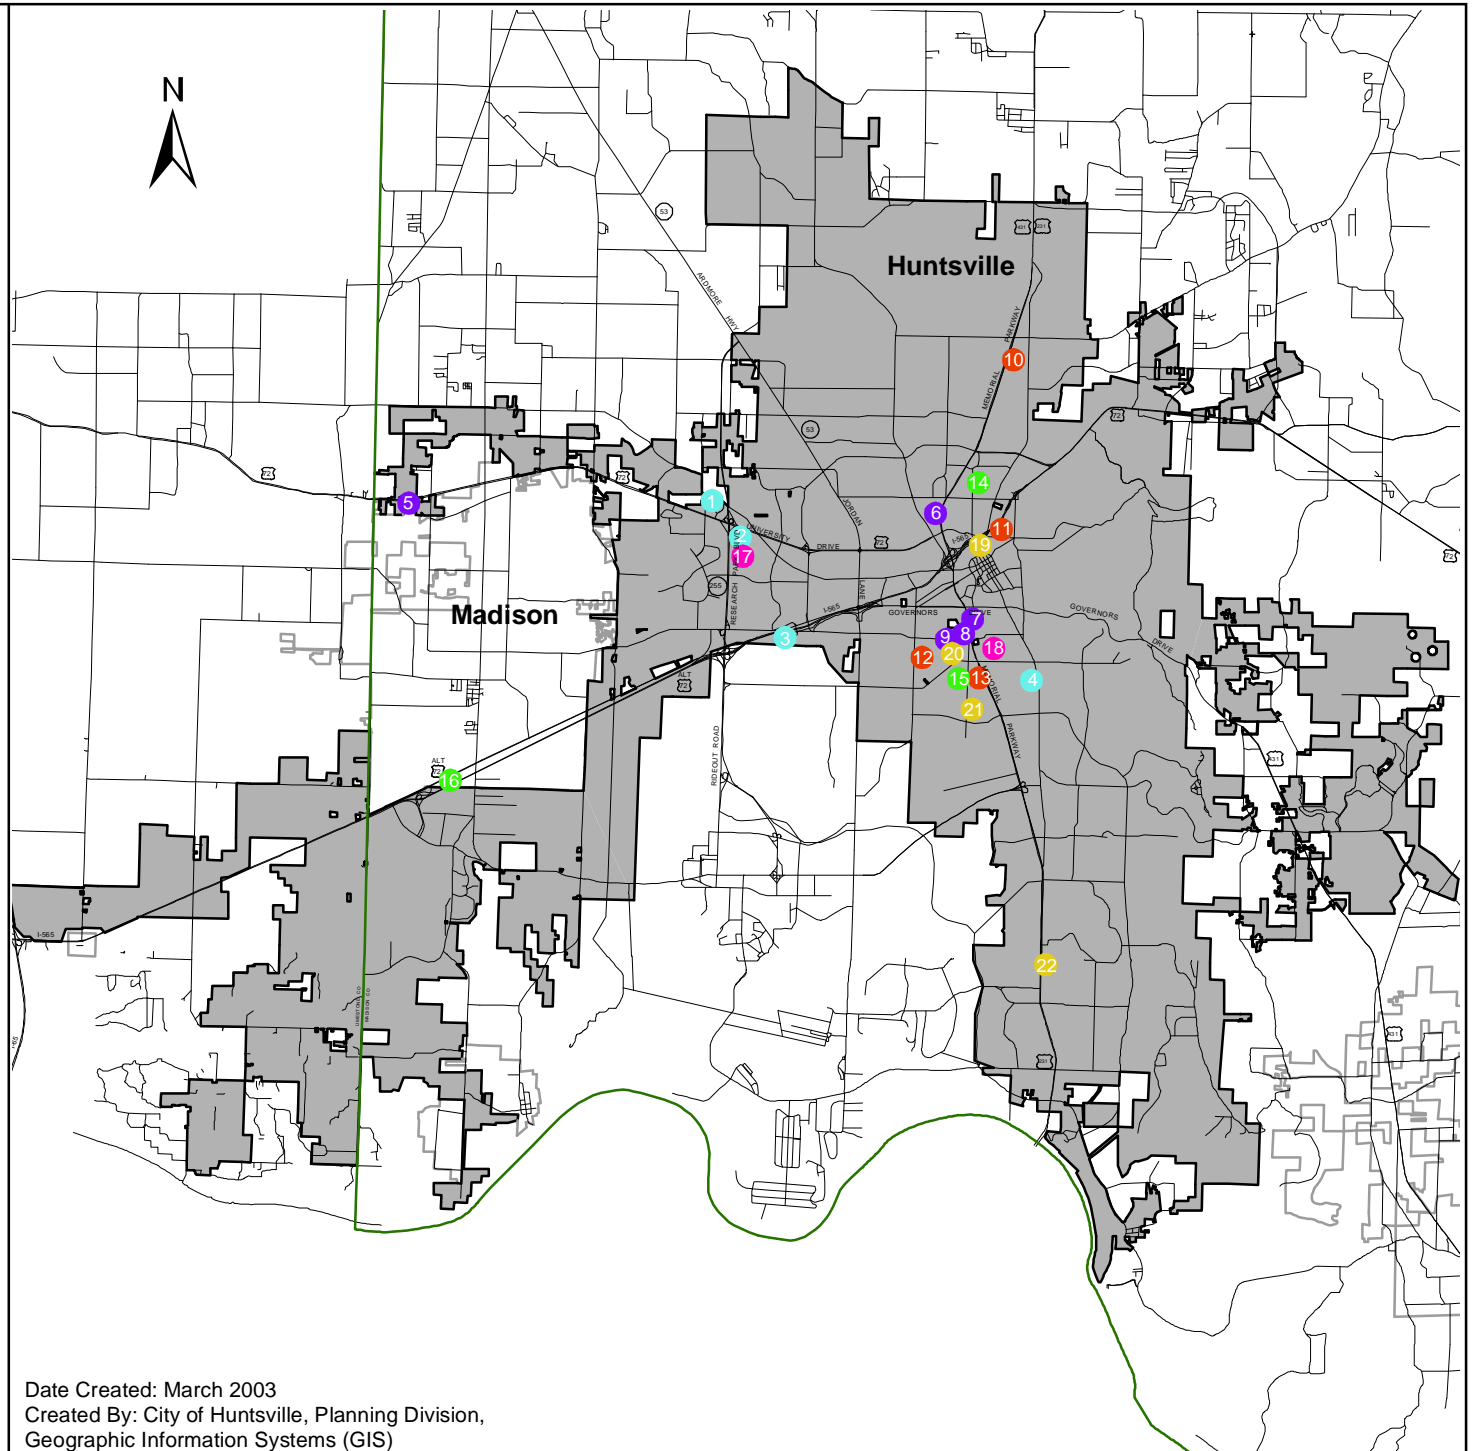

# Entertainment Centers in the City of Huntsville

- Theaters
  1. Carmike Hsv. 10 Theater
  2. Madison Square 12 Theater
  3. Space and Rocket Center I-Max Theater
  4. Hollywood 16 Theater
- Bowling Allies
  5. Madison Bowling Center
  6. Pin Palace Lanes
  7. Parkway Lanes
  8. Plamor Lanes
  9. Monarch Lanes
- Stadiums
  10. Alabama A&M
  11. GoldSmith-Schiffman
  12. Milton Frank
  13. Joe Davis
- Family Fun Centers
  14. Funntasia
  15. Southern Adventure
  16. The Park
- Malls
  17. Madison Square Mall
  18. Parkway Place Mall
- Skate Centers
  19. Skate Board Park
  20. Carousel Skate Center
  21. Ice Complex
  22. Skate Odyssey

Date Created: March 2003  
 Created By: City of Huntsville, Planning Division,  
 Geographic Information Systems (GIS)