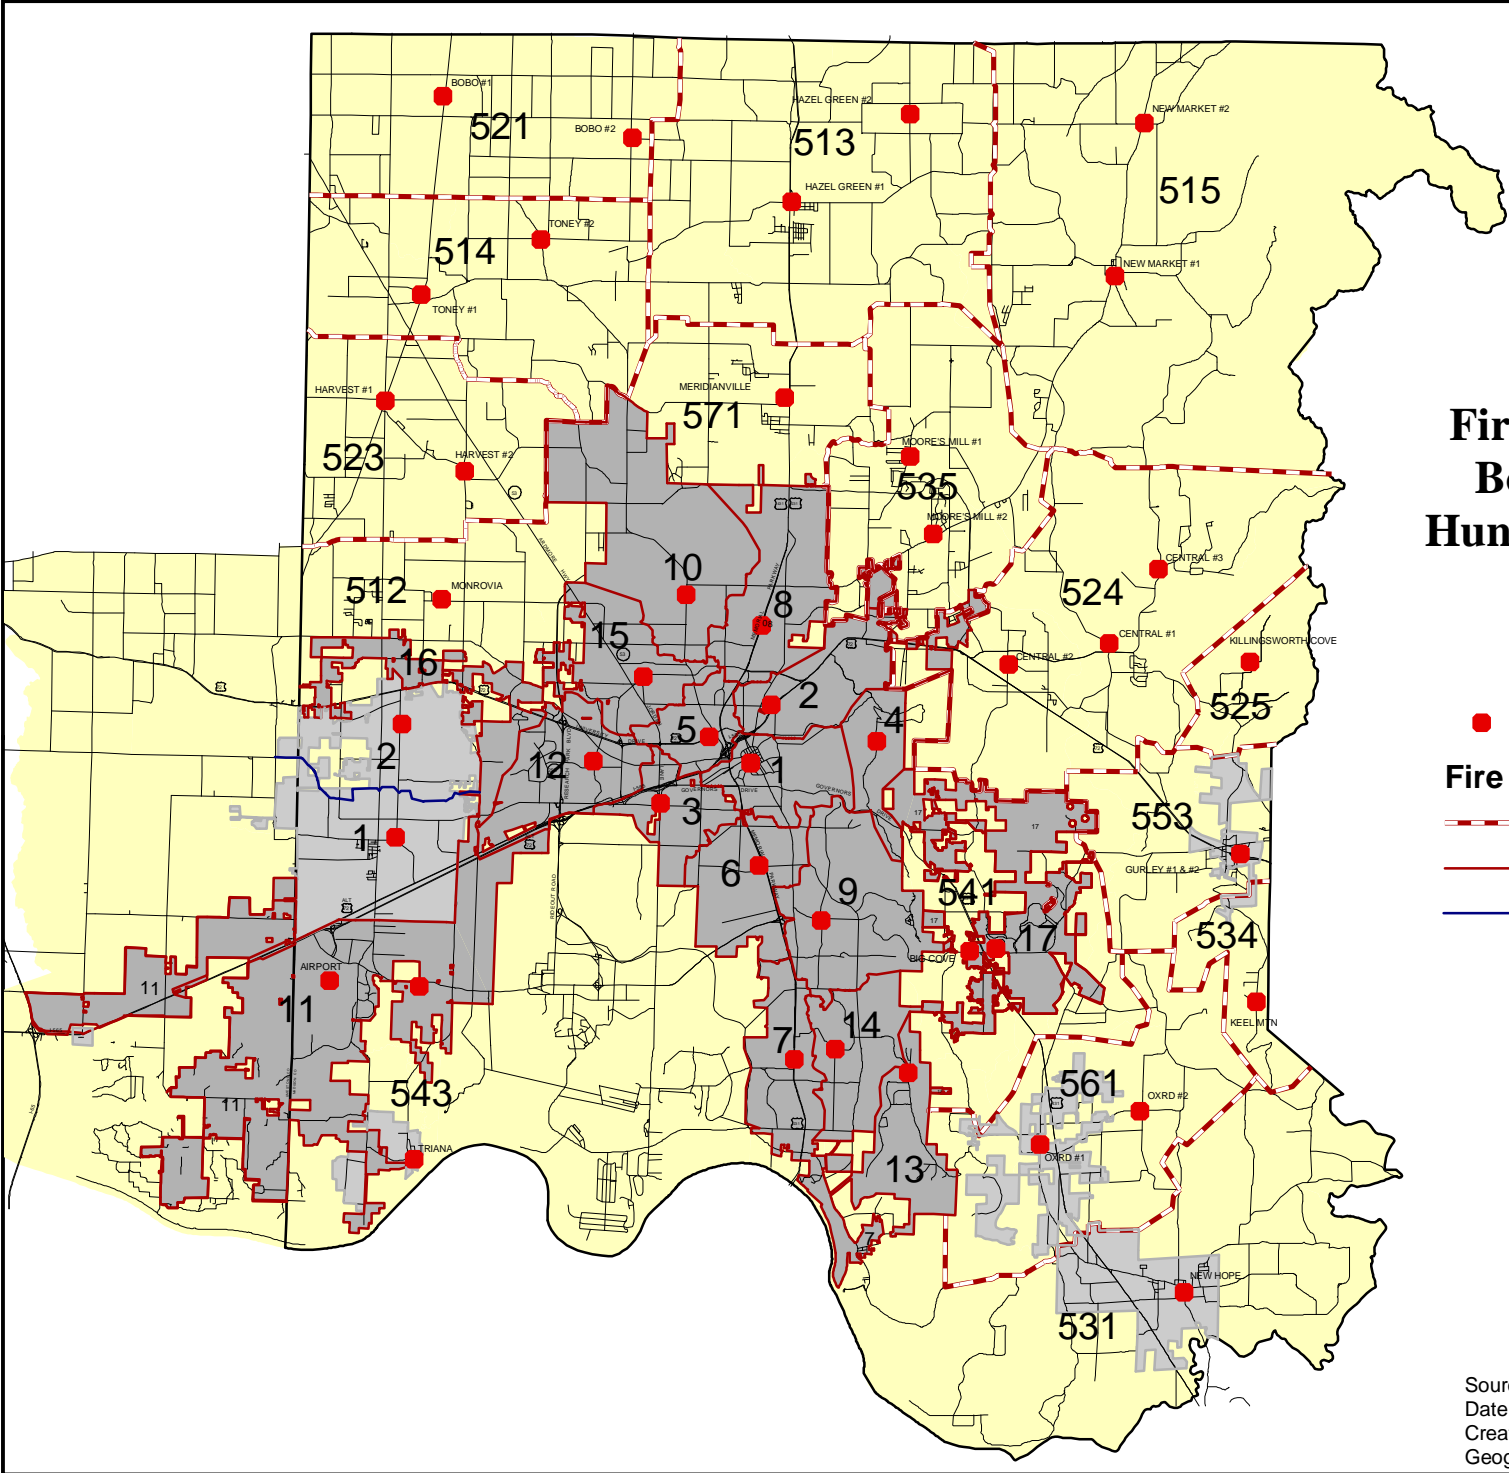

Fire Stations and Boundaries in Huntsville/Madison County

● Fire Stations

Fire Station Boundaries

- County
- Huntsville
- Madison

Source: Huntsville/Madison County E911
 Date Created: March 2003
 Created By: City of Huntsville, Planning Division,
 Geographic Information Systems (GIS)