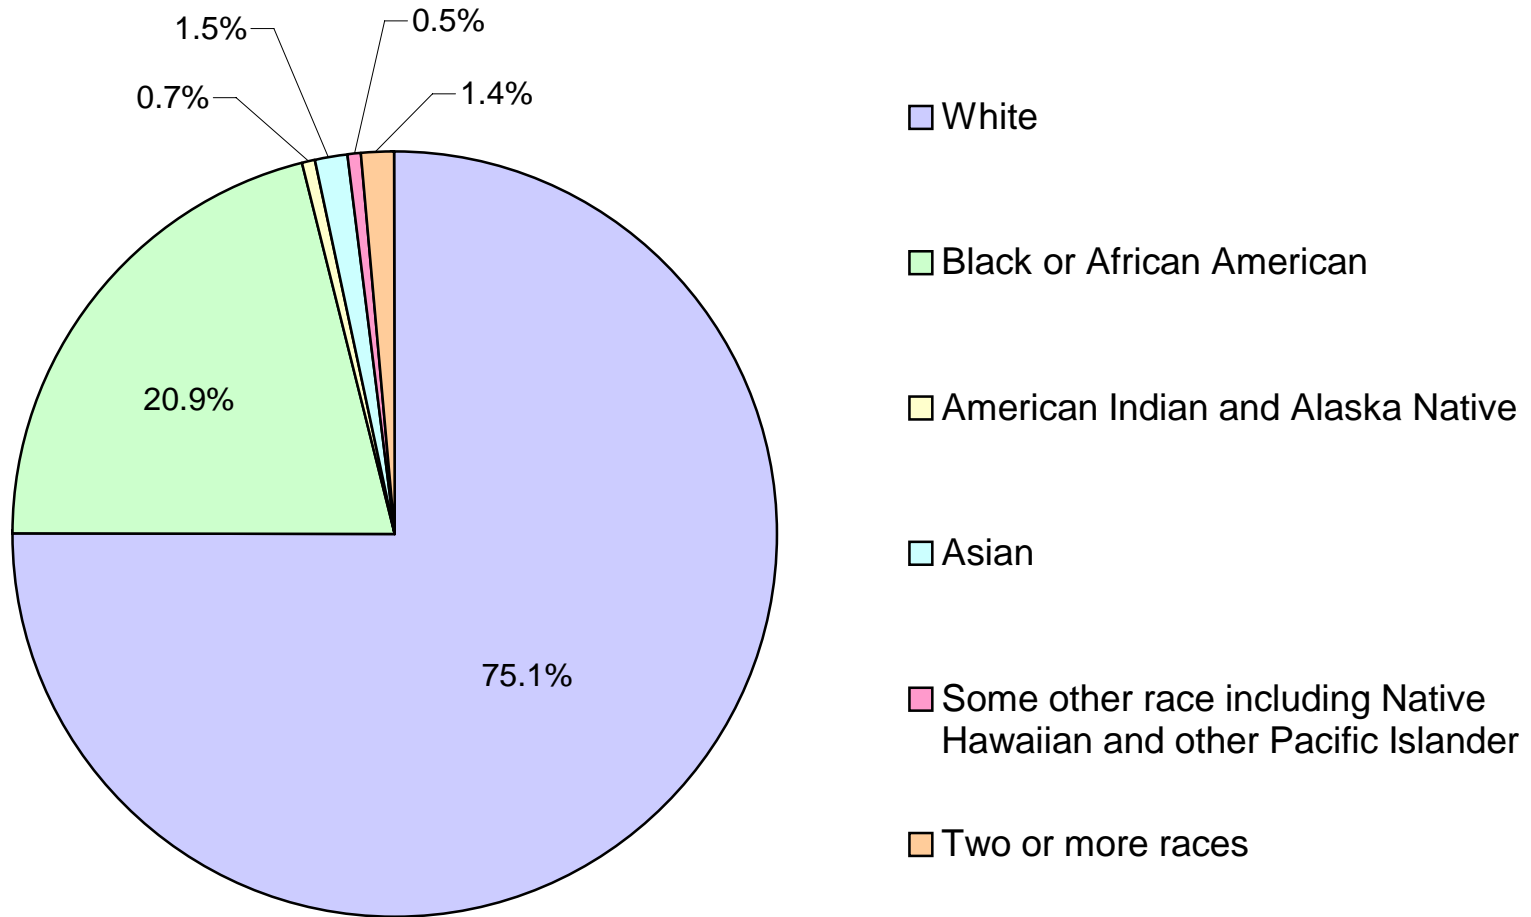

Madison County Households by Race of Householder

Total Households = 109,955

Source: Census 2000 SF1 Data, U.S. Census Bureau
Date Created: March 2003
Created By: City of Huntsville, Planning Division,
Geographic Information Systems (GIS)