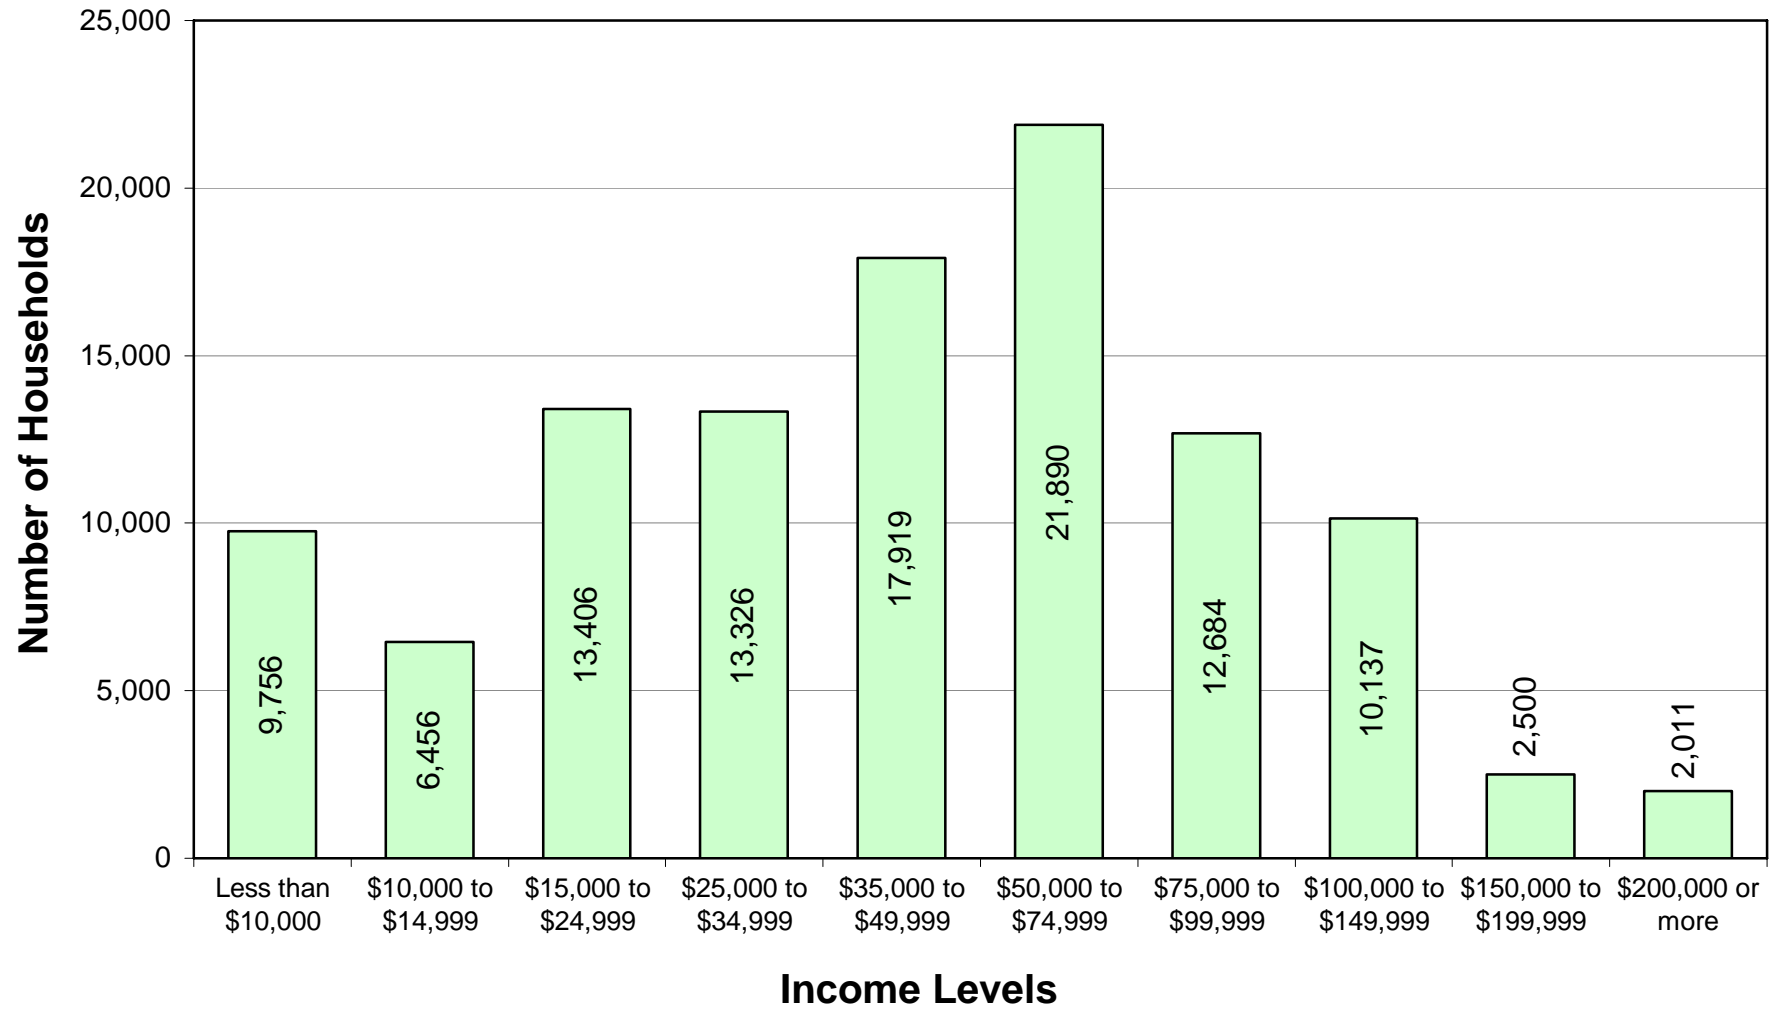

Madison County Household Income in 1999

Source: Census 2000 SF3 Data, U.S. Census Bureau
Date Created: March 2003
Created By: City of Huntsville, Planning Division,
Geographic Information Systems (GIS)