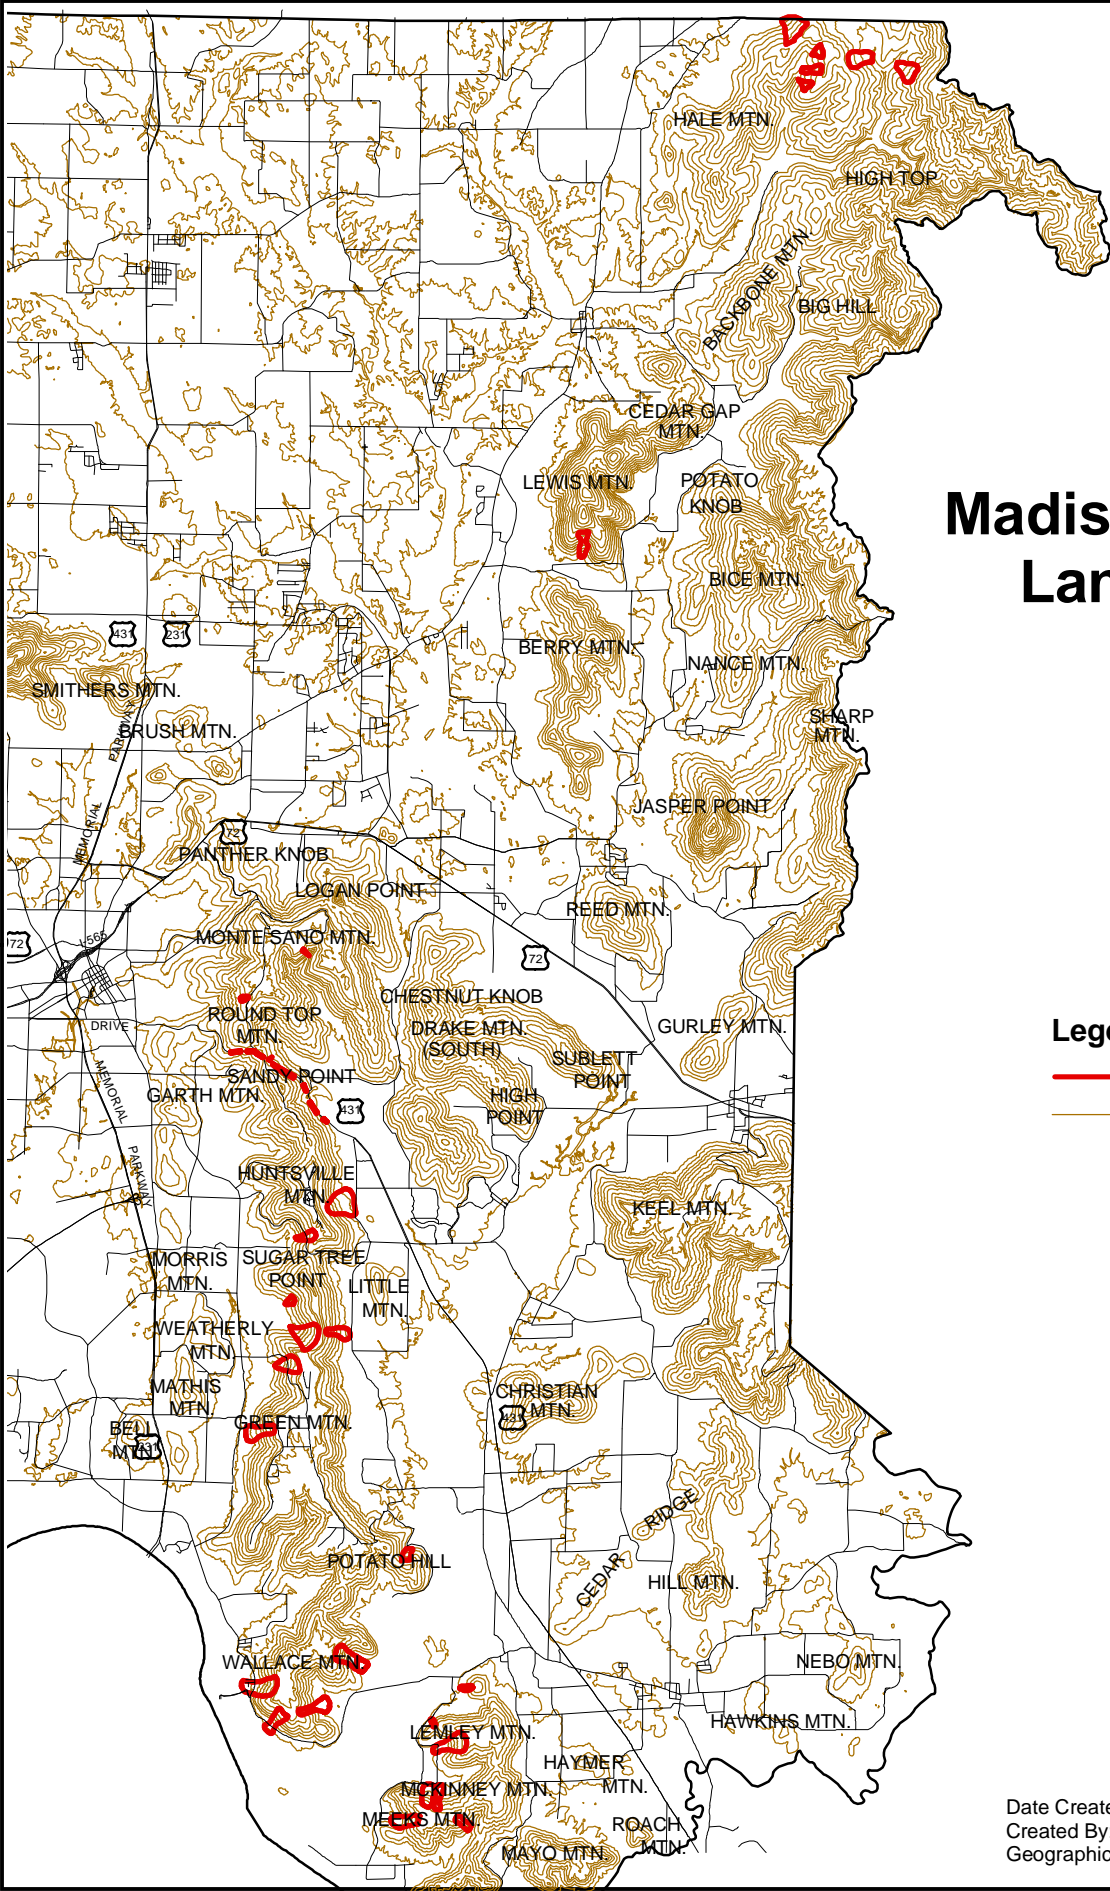

Madison County Landslides

Legend

- Landslide Areas
- 100 Ft. Topography

Date Created: February 2003
 Created By: City of Huntsville, Planning Division,
 Geographic Information Systems (GIS)