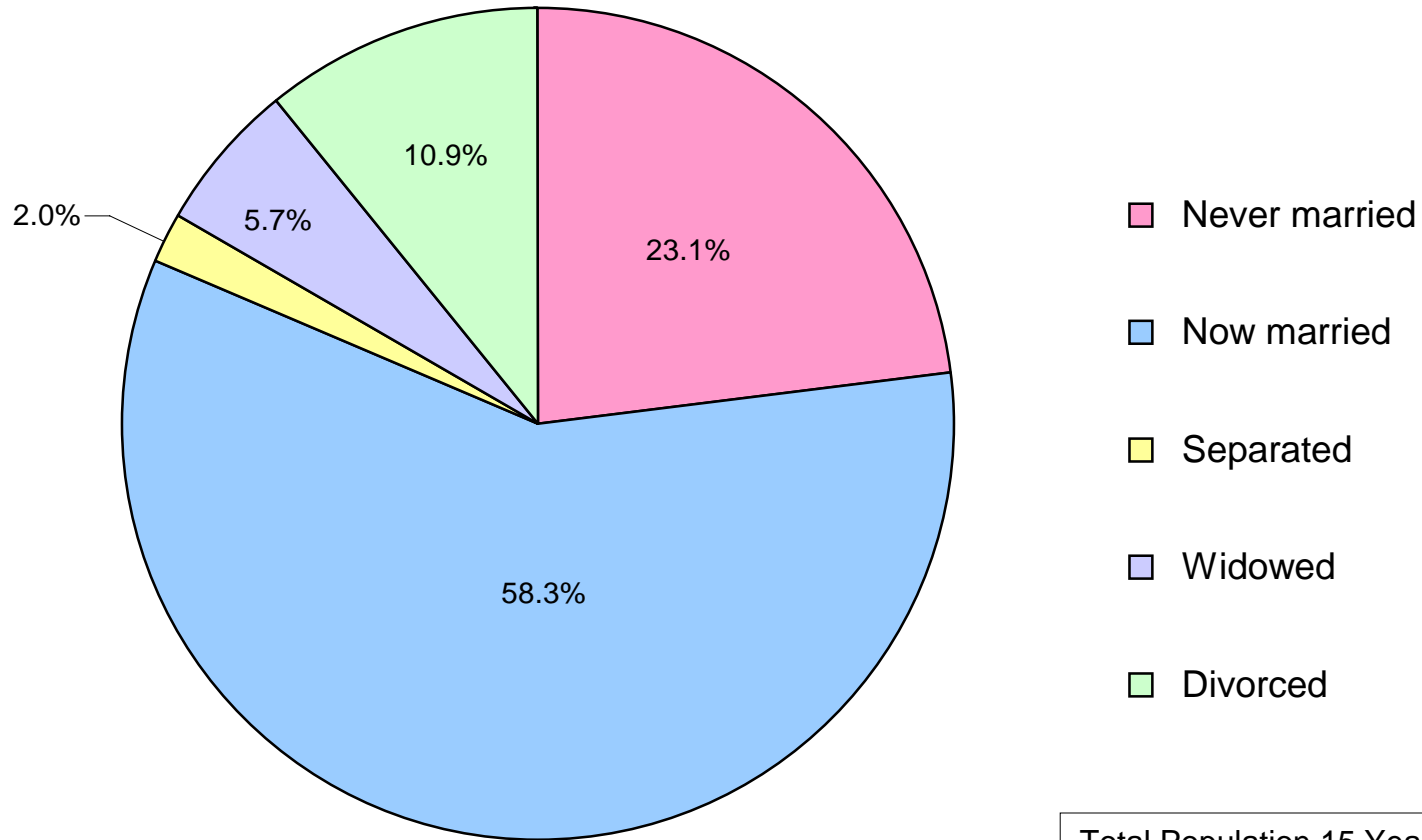

# Madison County Marital Status of Population 15 Years and Over

Total Population 15 Years  
and Over = 217,347

Source: Census 2000 SF3 Data, U.S. Census Bureau  
Date Created: March 2003  
Created By: City of Huntsville, Planning Division,  
Geographic Information Systems (GIS)