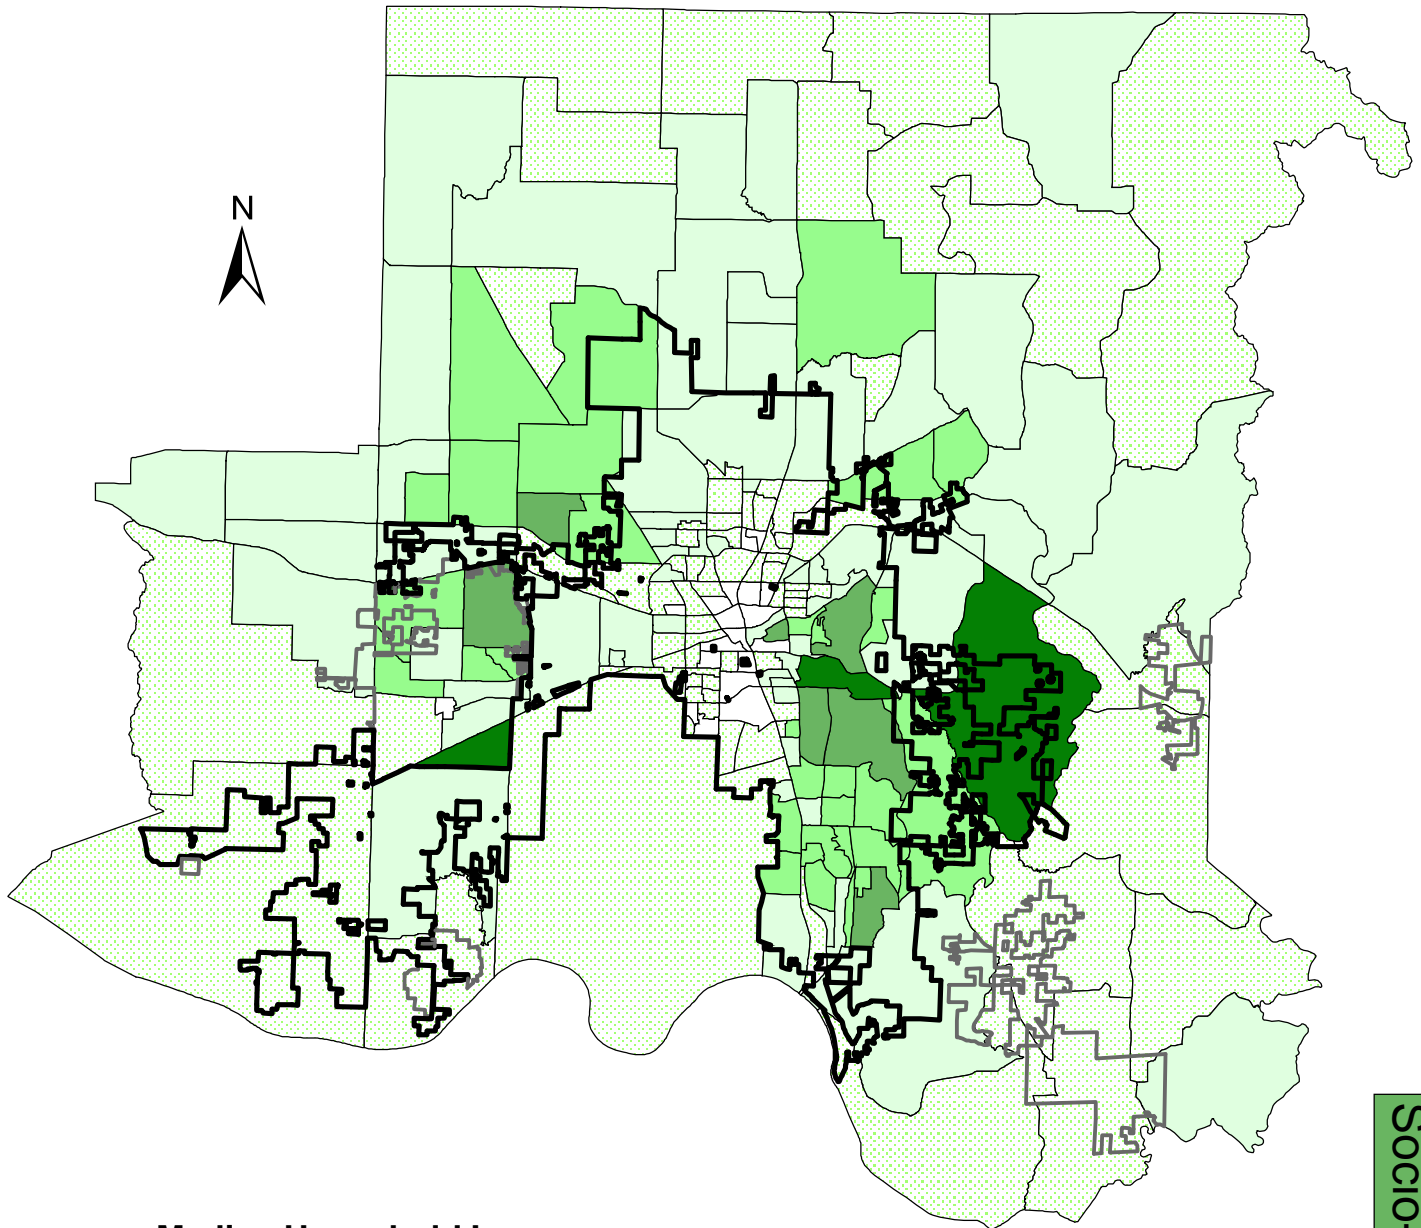

Median Household Income by Block Group

Median Household Income

City Limits

Note: Income is based on 1999 data.

Source: 2000 Census SF3 Data, U.S. Census Bureau
Date Created: March 2003
Created By: City of Huntsville, Planning Division,
Geographic Information Systems (GIS)

Socio-Economic