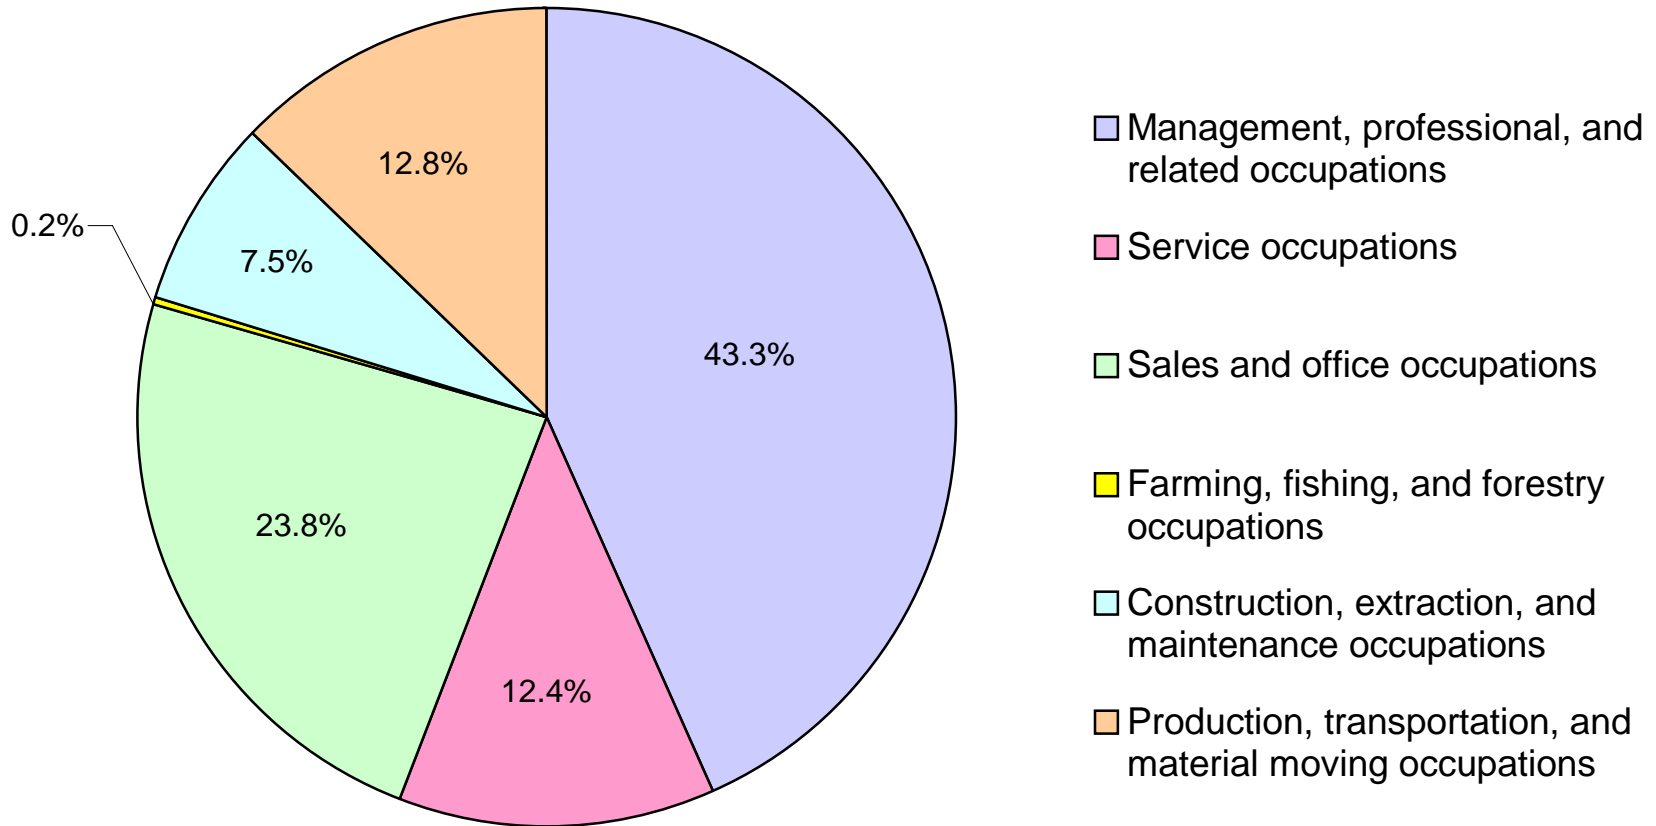

Madison County Occupation for the Employed Civilian Population 16 Years and Over

Employed Civilian Population
16 Years and Over = 134,916