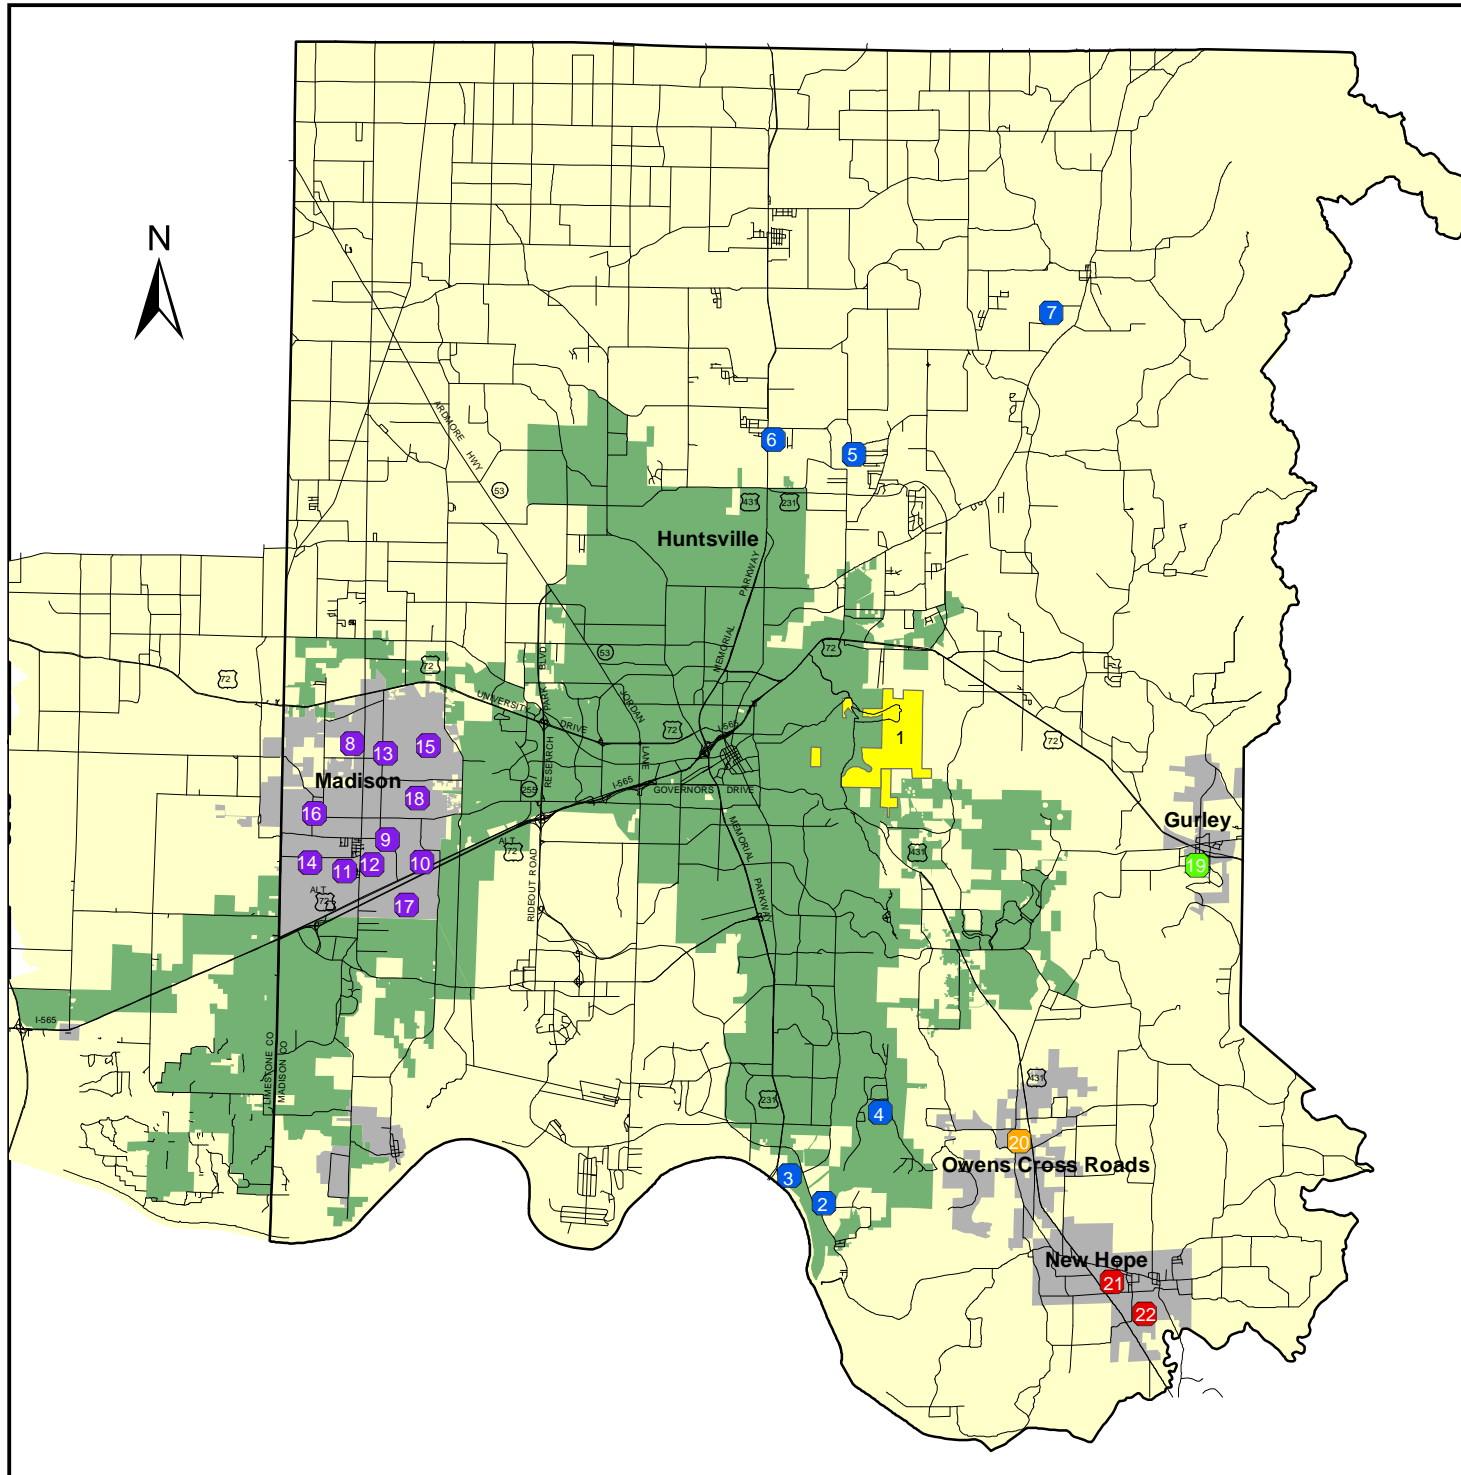

State, County, and Other Cities Parks in Madison County

- State Park
- 1. Monte Sano State Park
- County Parks
- 2. County Marina
- 3. Ditto Landing
- 4. Green Mountain Nature Park
- 5. Kalea Park
- 6. Lions Club Park
- 7. Sharon Johnson Park
- Madison City Parks
- 8. Brass Oak Park
- 9. Clift Park
- 10. Faith Memorial Park
- 11. Field Crest Park
- 12. Kiwanis Park
- 13. Leathertree Park
- 14. Palmer Park
- 15. Rainbow Mountain Park
- 16. Rickwood Park
- 17. Rock Quarry Park
- 18. Shelton Park
- Gurley Parks
- 19. Gurley Park and YMCA
- Owens Cross Roads Park
- 20. Owens Cross Roads Park
- New Hope Parks
- 21. New Hope Park
- 22. YMCA Park