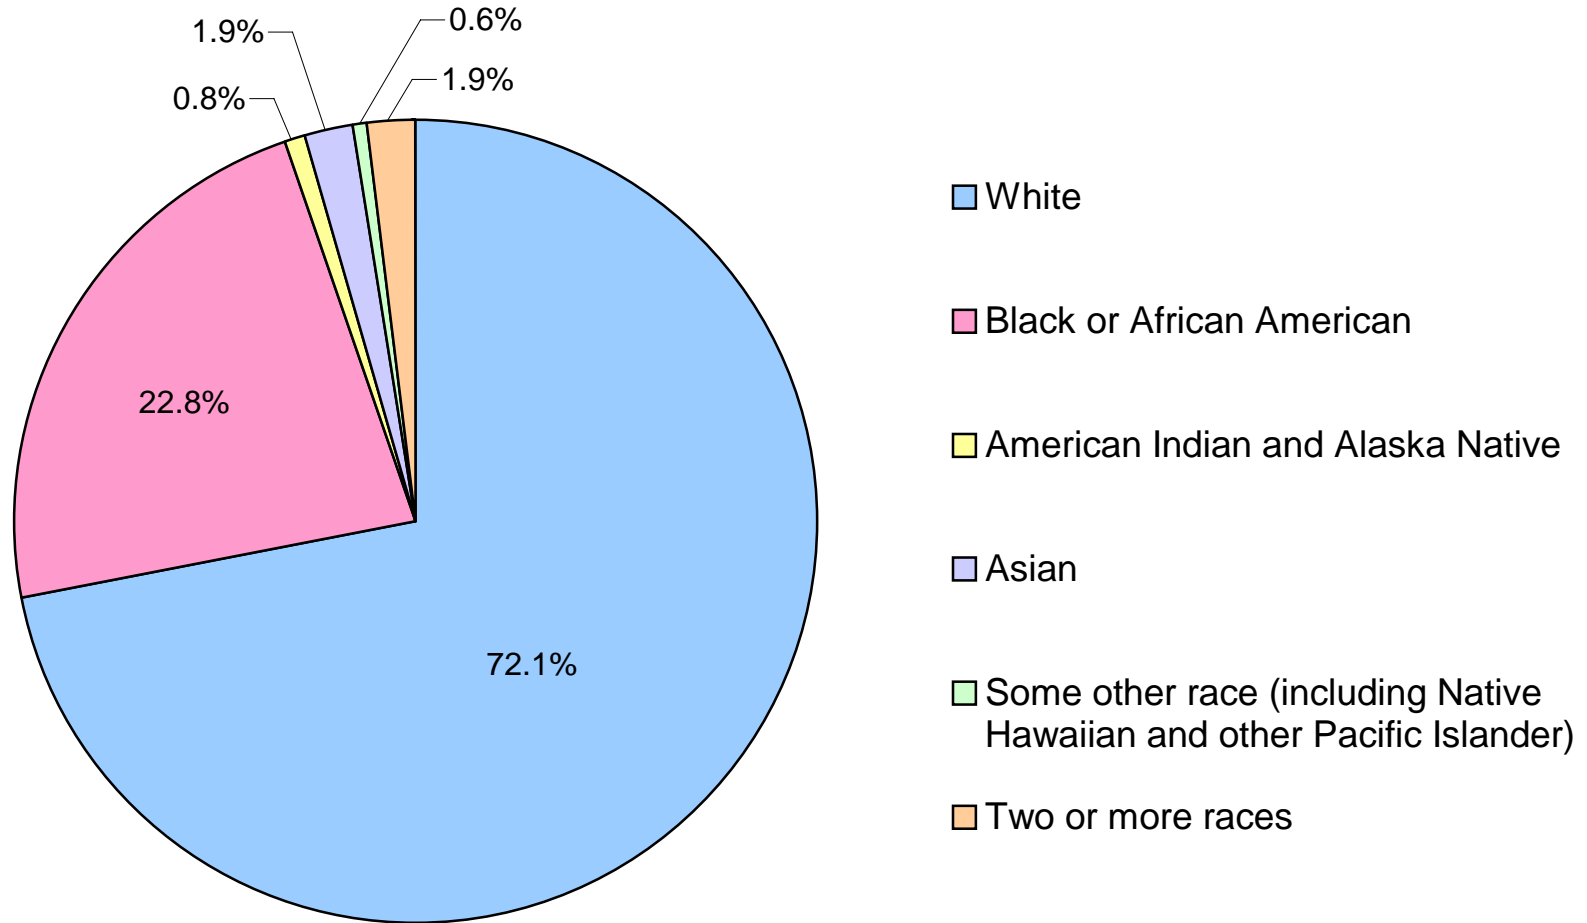

Madison County Population by Race

Total Population = 276,700

Source: Census 2000 SF1 Data, U.S. Census Bureau
Date Created: March 2003
Created By: City of Huntsville, Planning Division,
Geographic Information Systems (GIS)