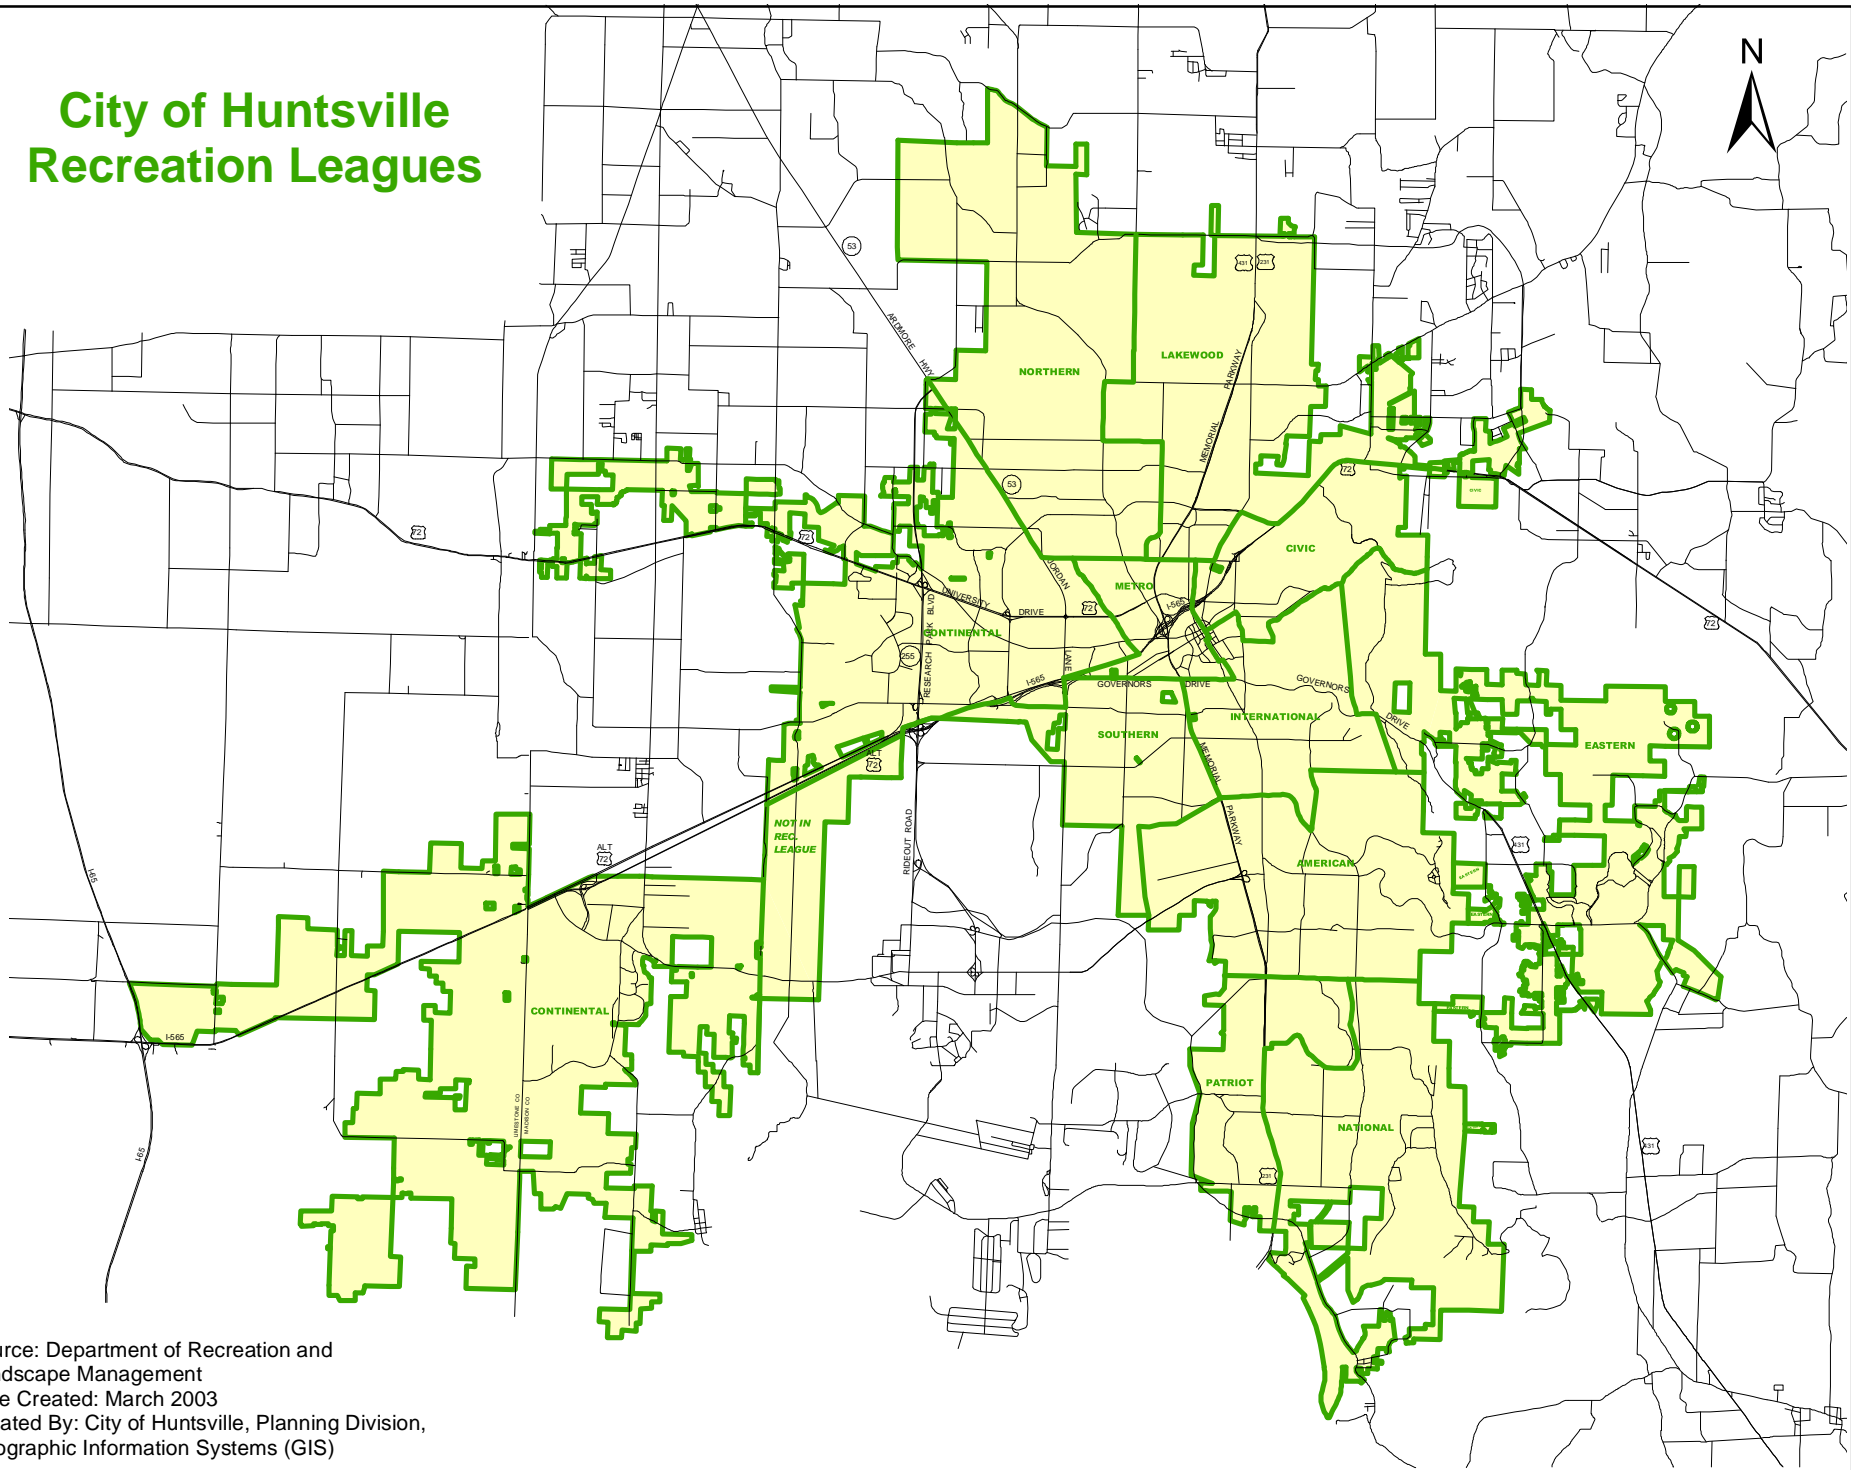

# City of Huntsville Recreation Leagues

Source: Department of Recreation and  
Landscape Management  
Date Created: March 2003  
Created By: City of Huntsville, Planning Division,  
Geographic Information Systems (GIS)