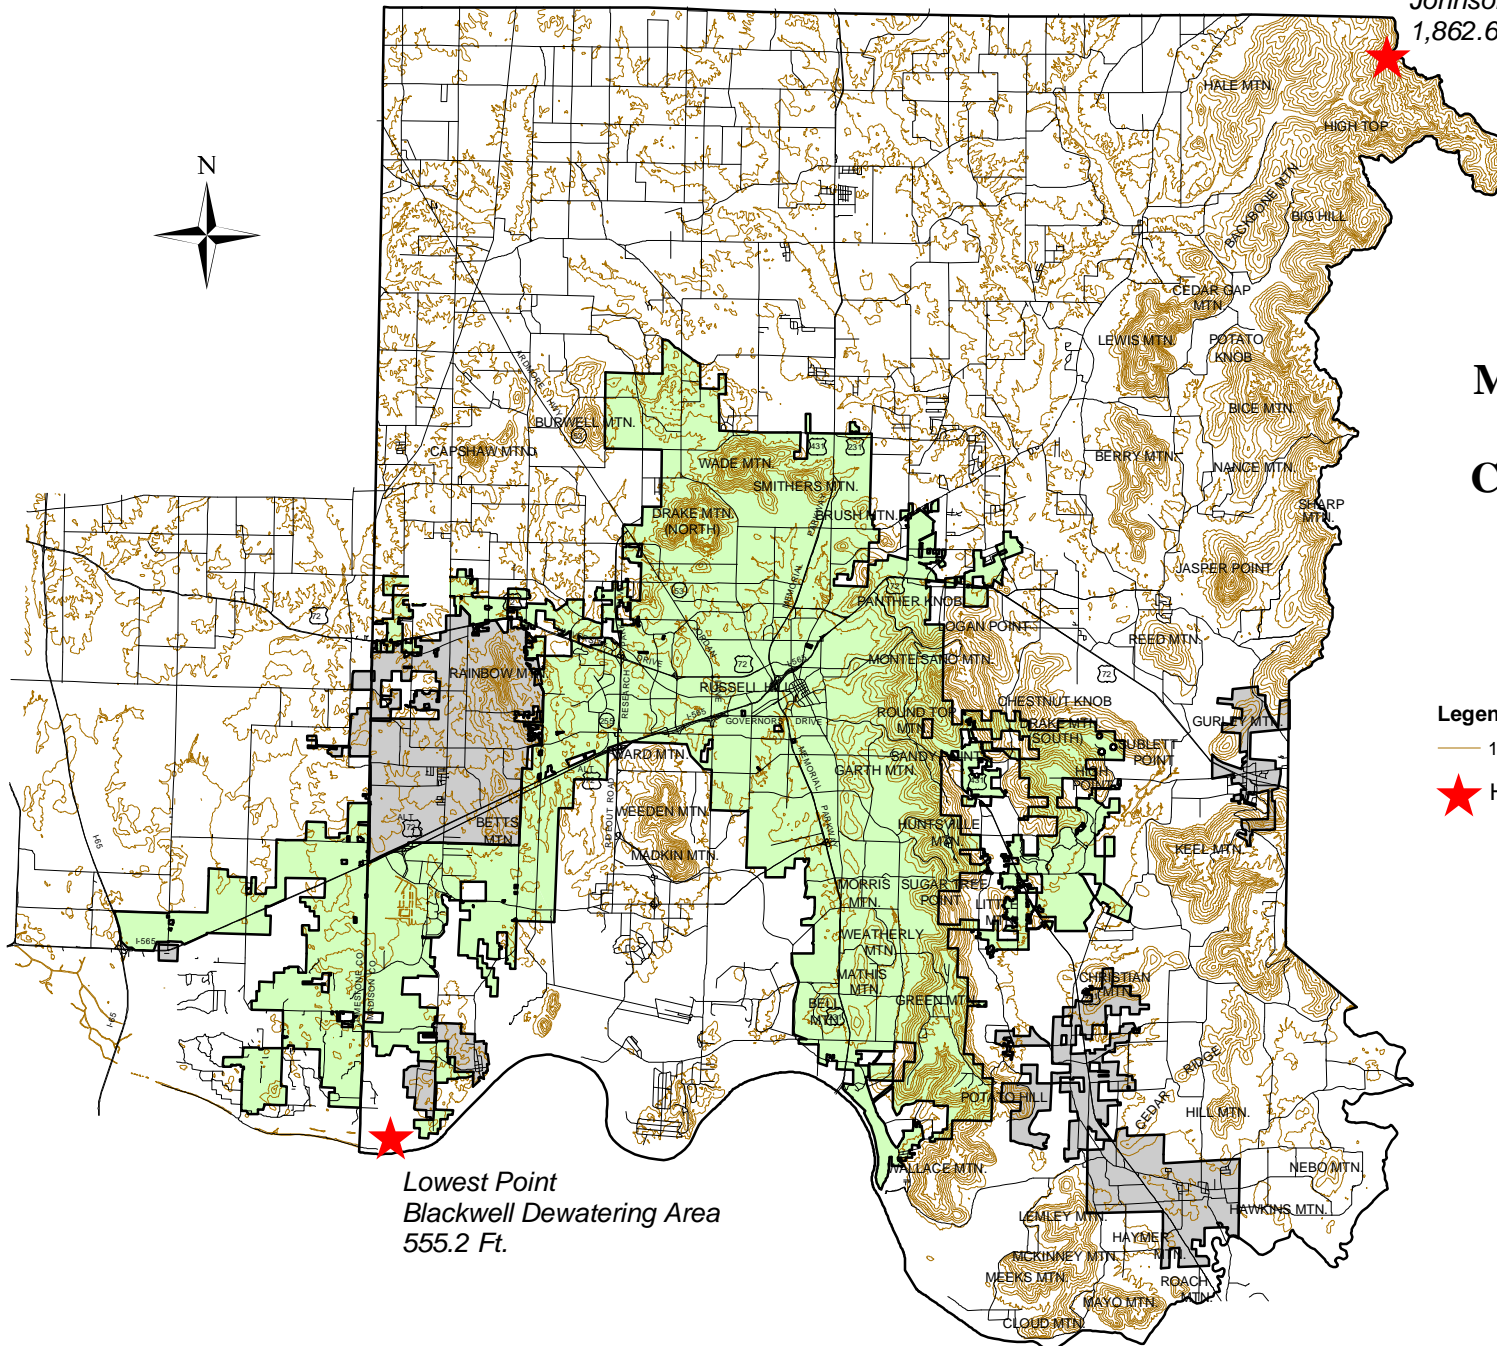

Highest Point
Johnson Top Mountain
1,862.6 Ft.

Madison County and City of Huntsville Topography

Legend

— 100 Ft. Topography

★ Highest and Lowest Points in County

Lowest Point
Blackwell Dewatering Area
555.2 Ft.