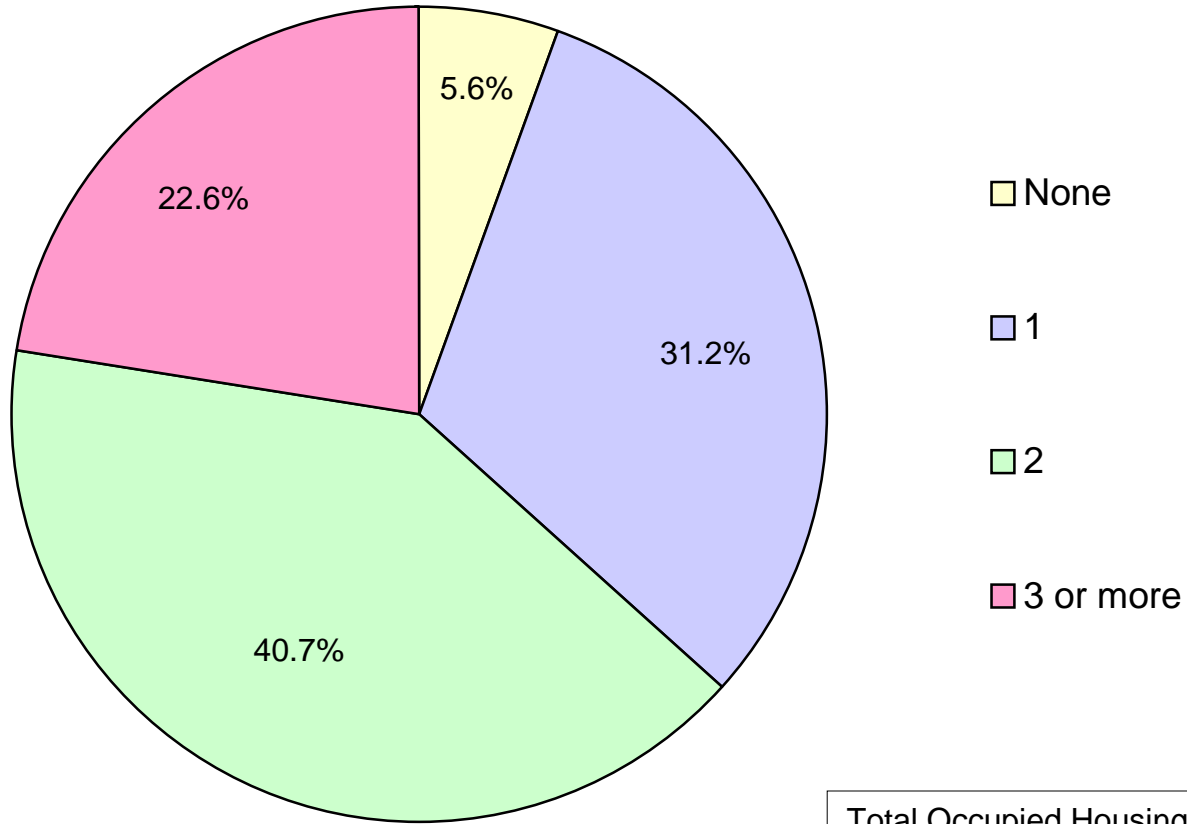

Madison County Occupied Housing Units by Number of Vehicles Available

Total Occupied Housing Units = 109,955