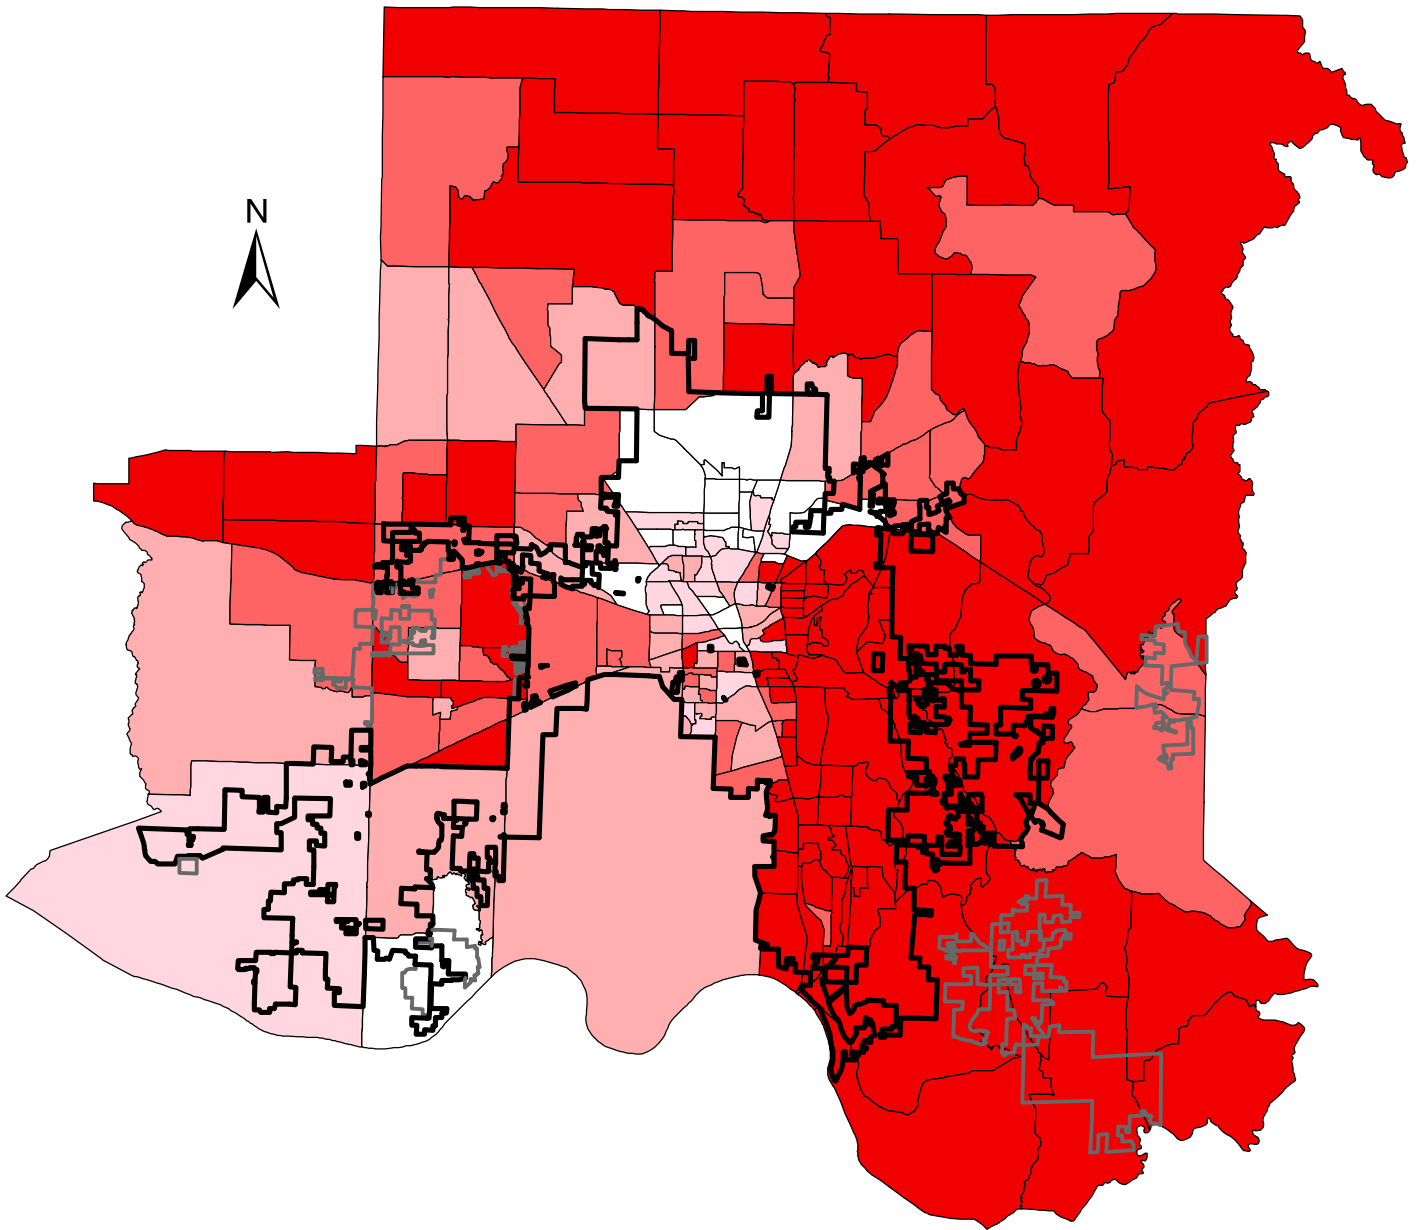

Percent White of Total Population by Block Group

Percentage White

City Limits

Population

Source: 2000 Census SF1 Data, U.S. Census Bureau
Date Created: March 2003
Created By: City of Huntsville, Planning Division,
Geographic Information Systems (GIS)