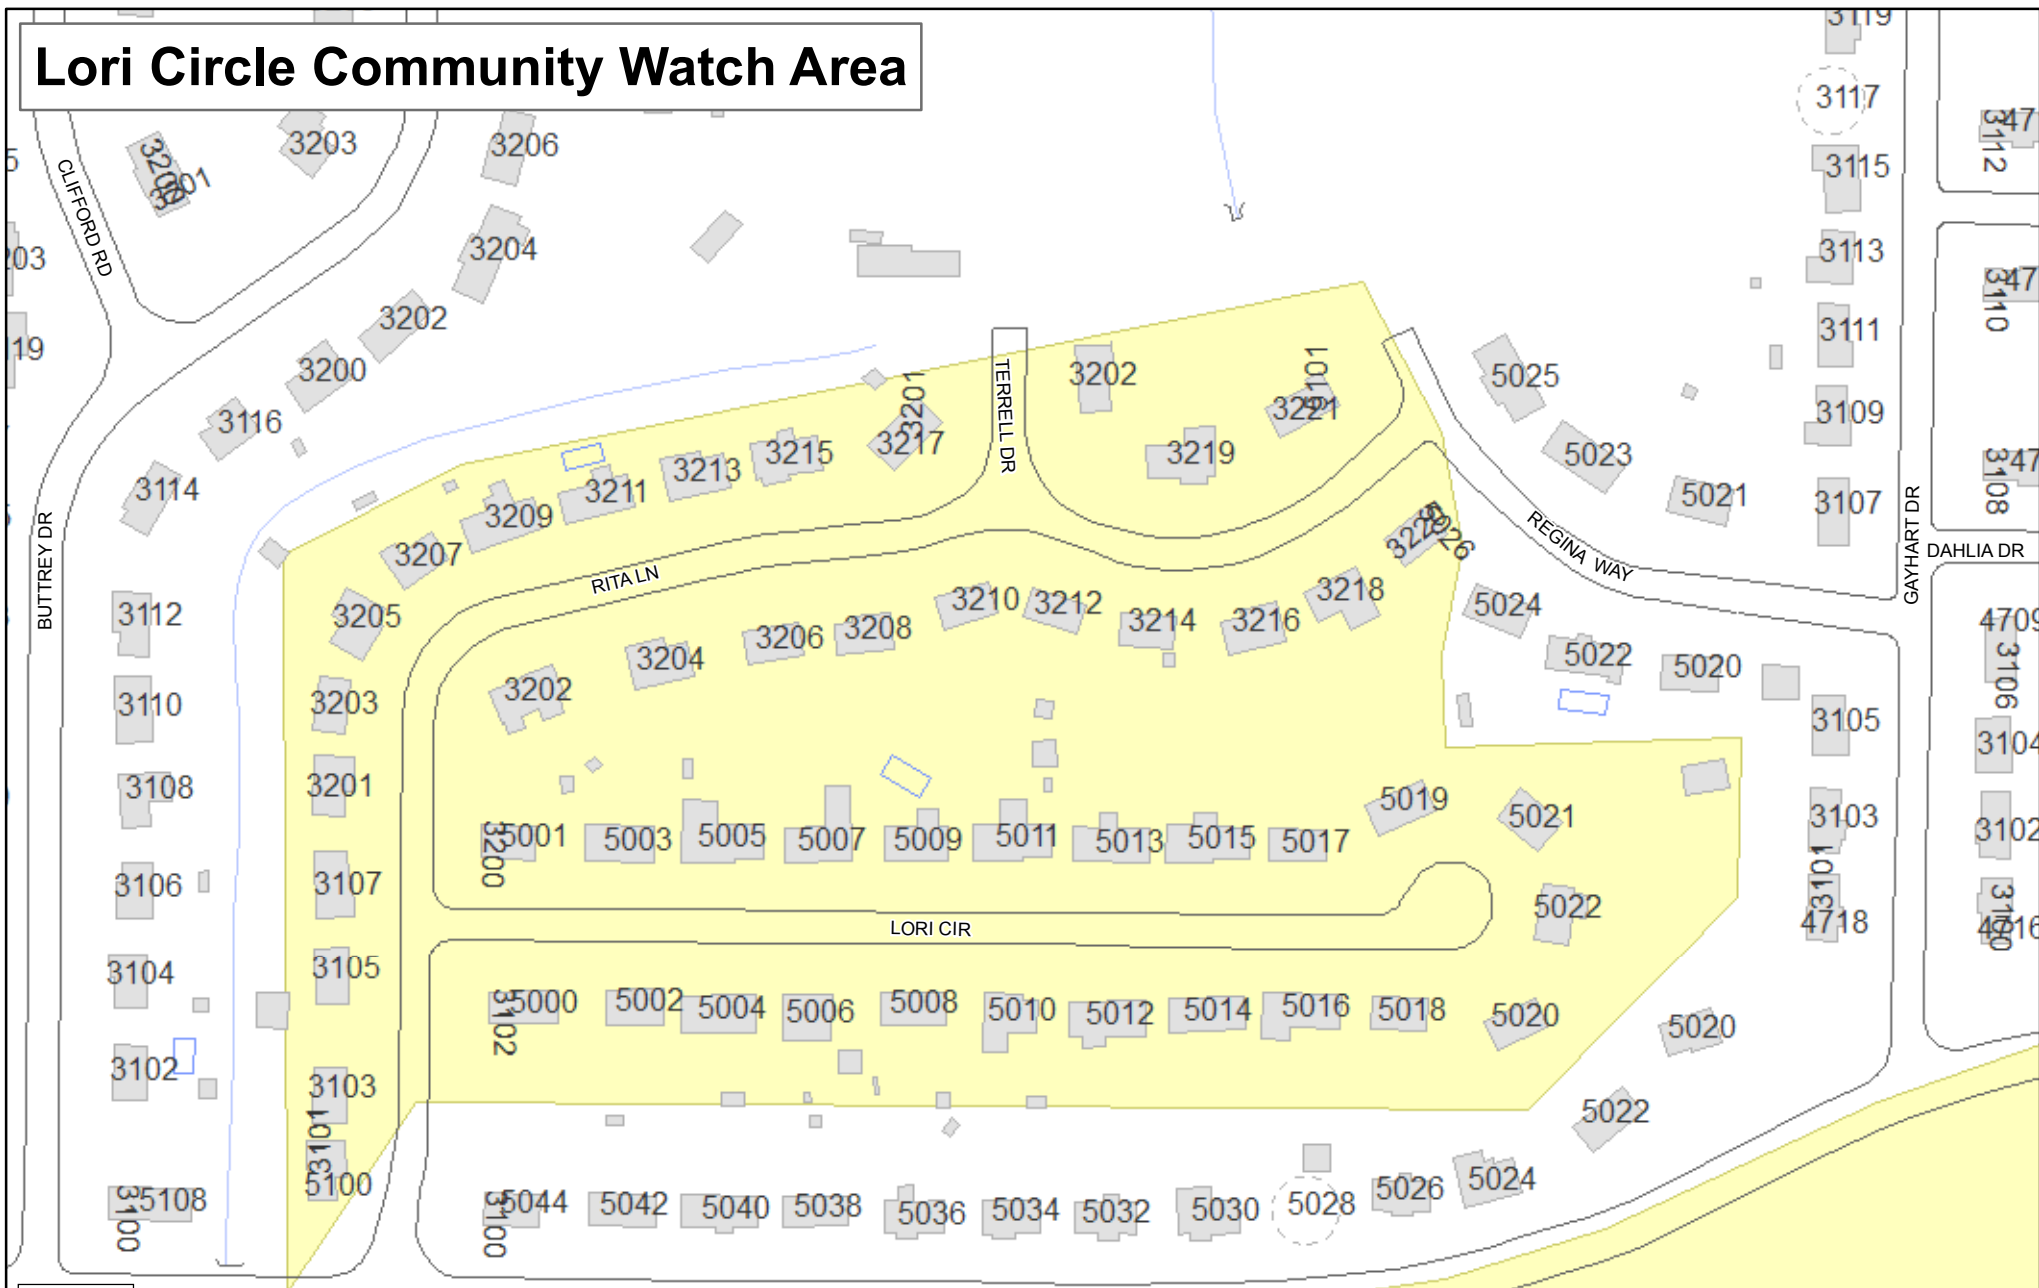

Lori Circle Community Watch Area

Contact Information
Emergency Number 722-7100
North Precinct 746-4111
Officer Thomas Morris 746-4104
Officer Billy Clardy 746-4105