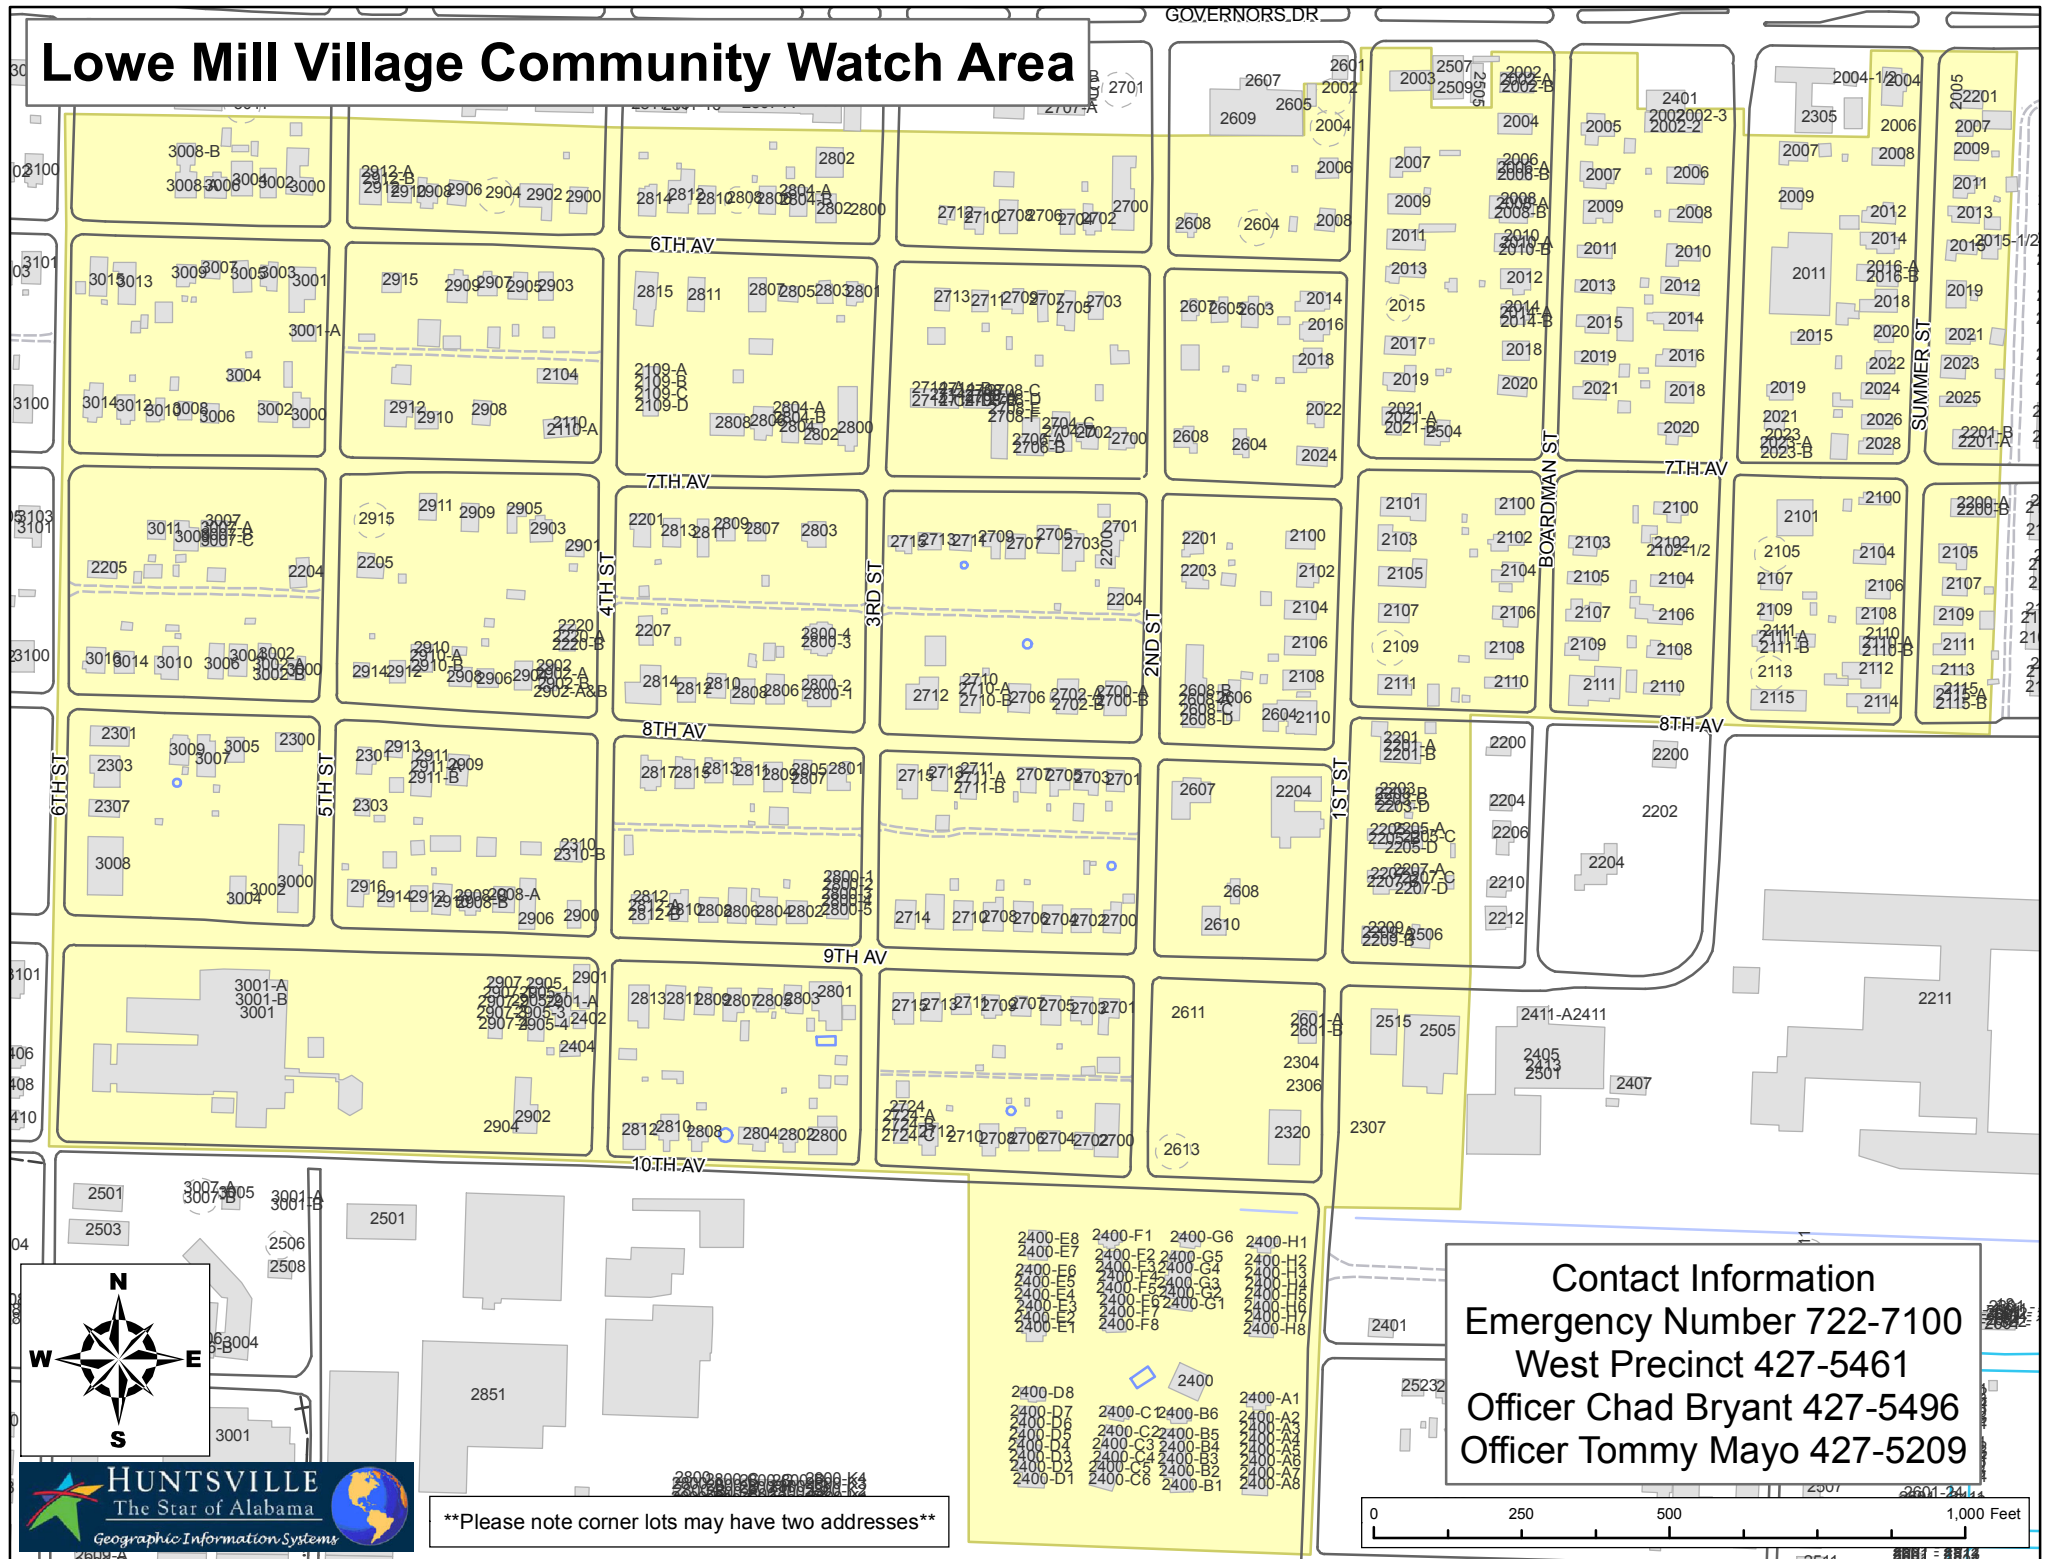

Lowe Mill Village Community Watch Area

****Please note corner lots may have two addresses****

Contact Information
 Emergency Number 722-7100
 West Precinct 427-5461
 Officer Chad Bryant 427-5496
 Officer Tommy Mayo 427-5209