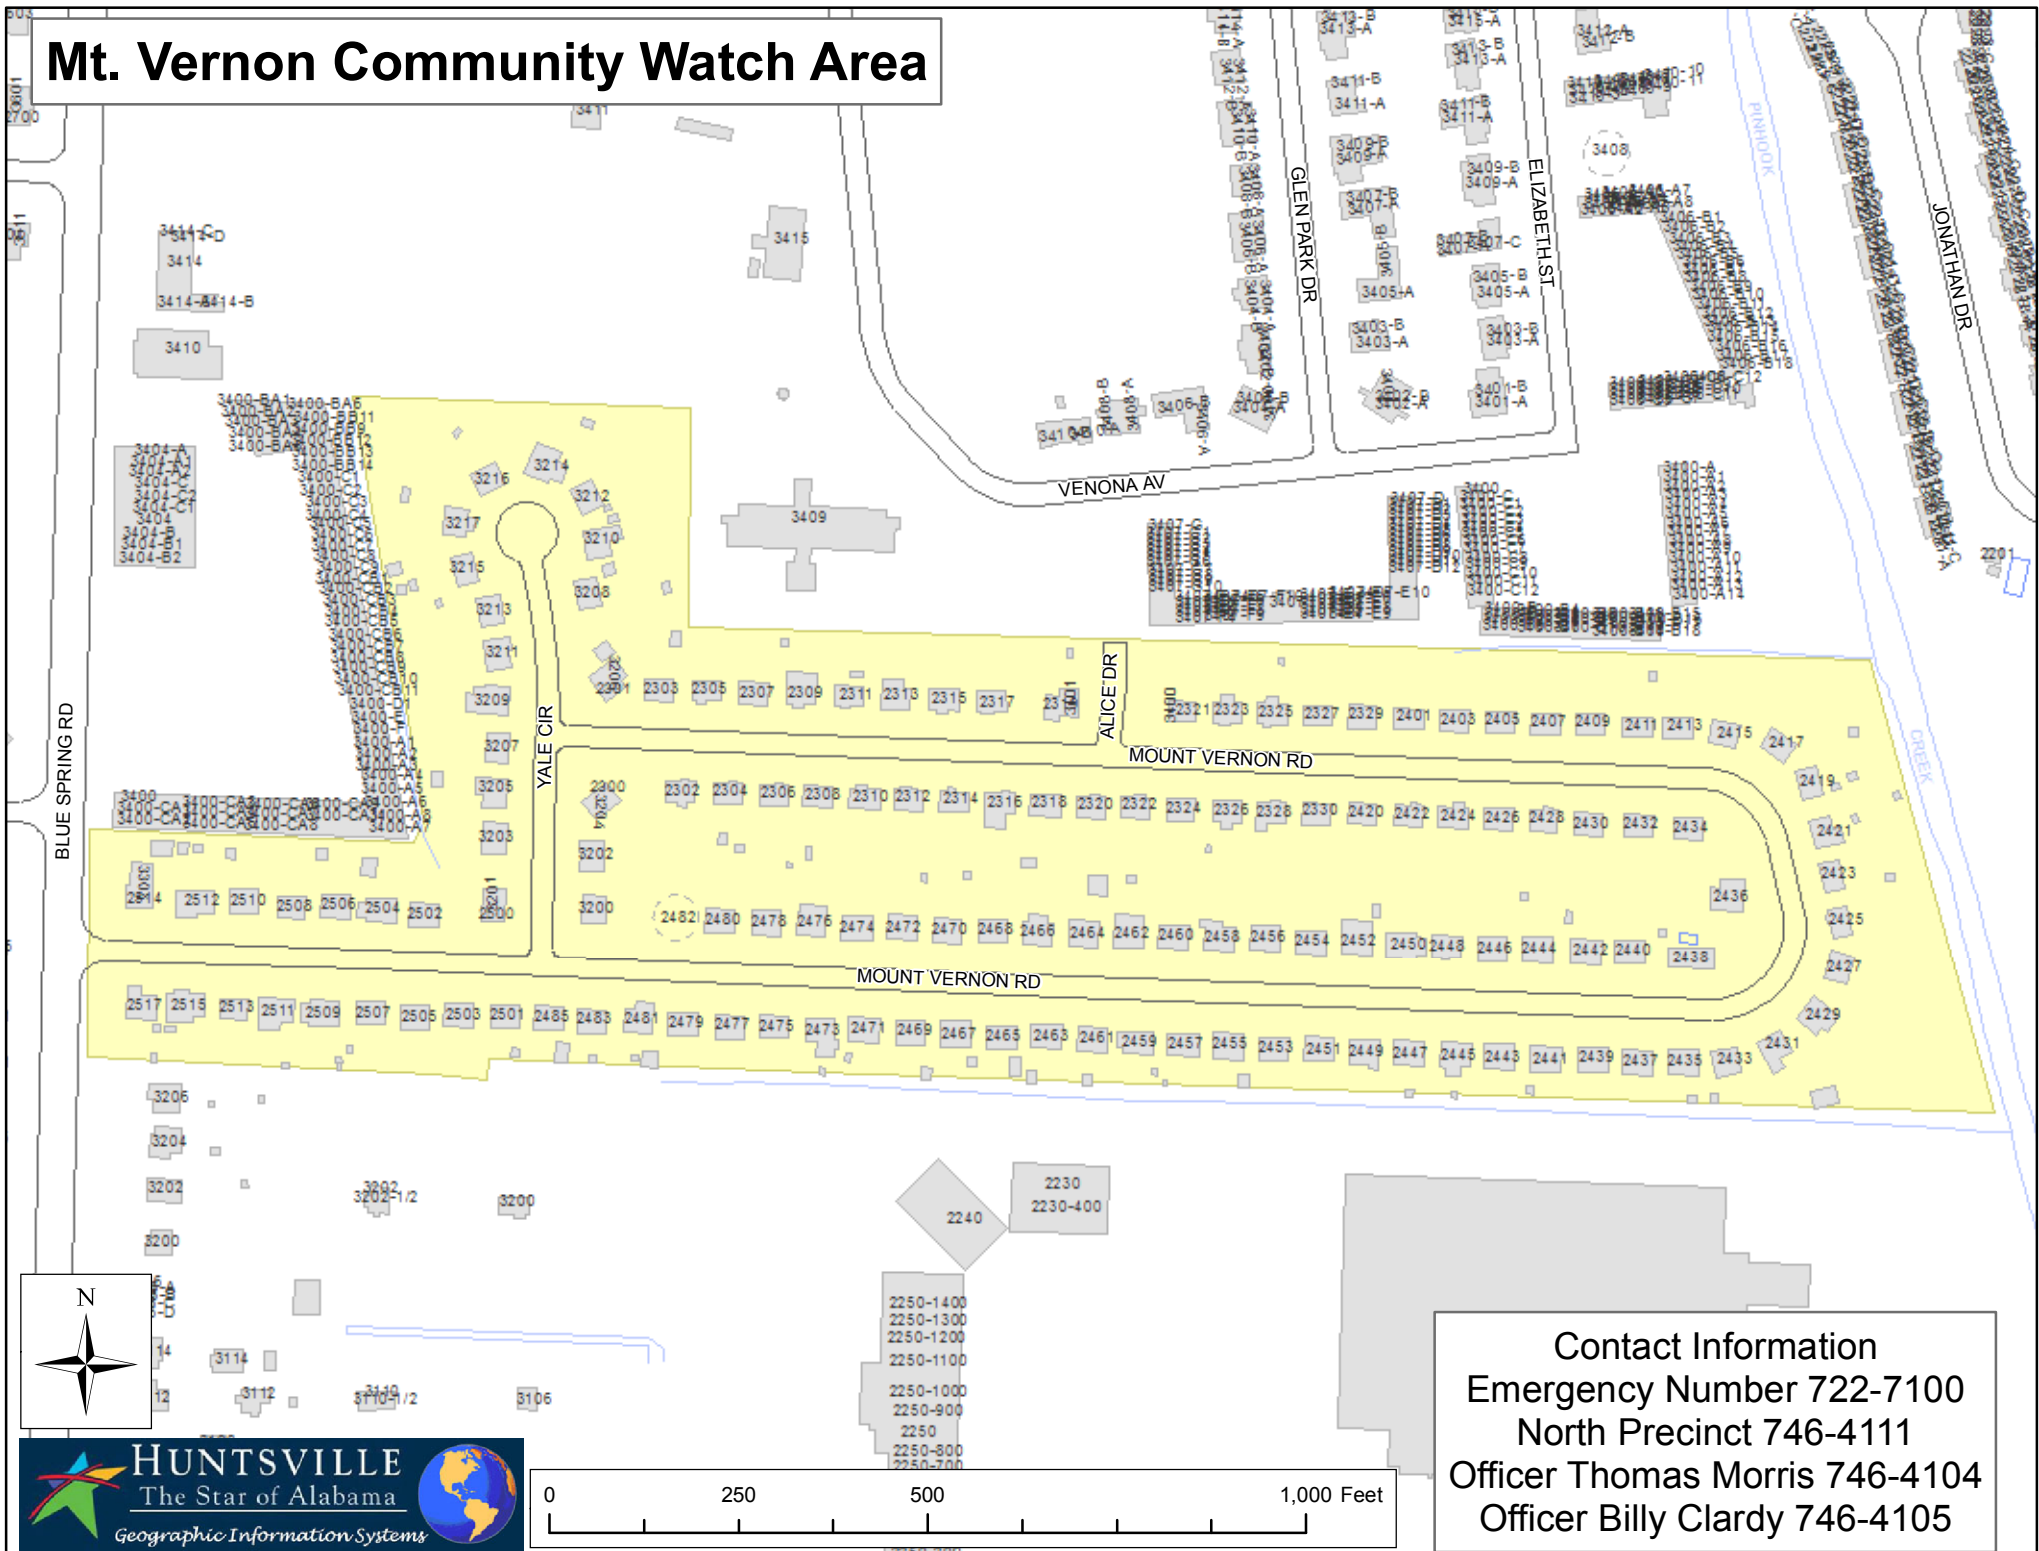

# Mt. Vernon Community Watch Area

**Contact Information**  
Emergency Number 722-7100  
North Precinct 746-4111  
Officer Thomas Morris 746-4104  
Officer Billy Clardy 746-4105