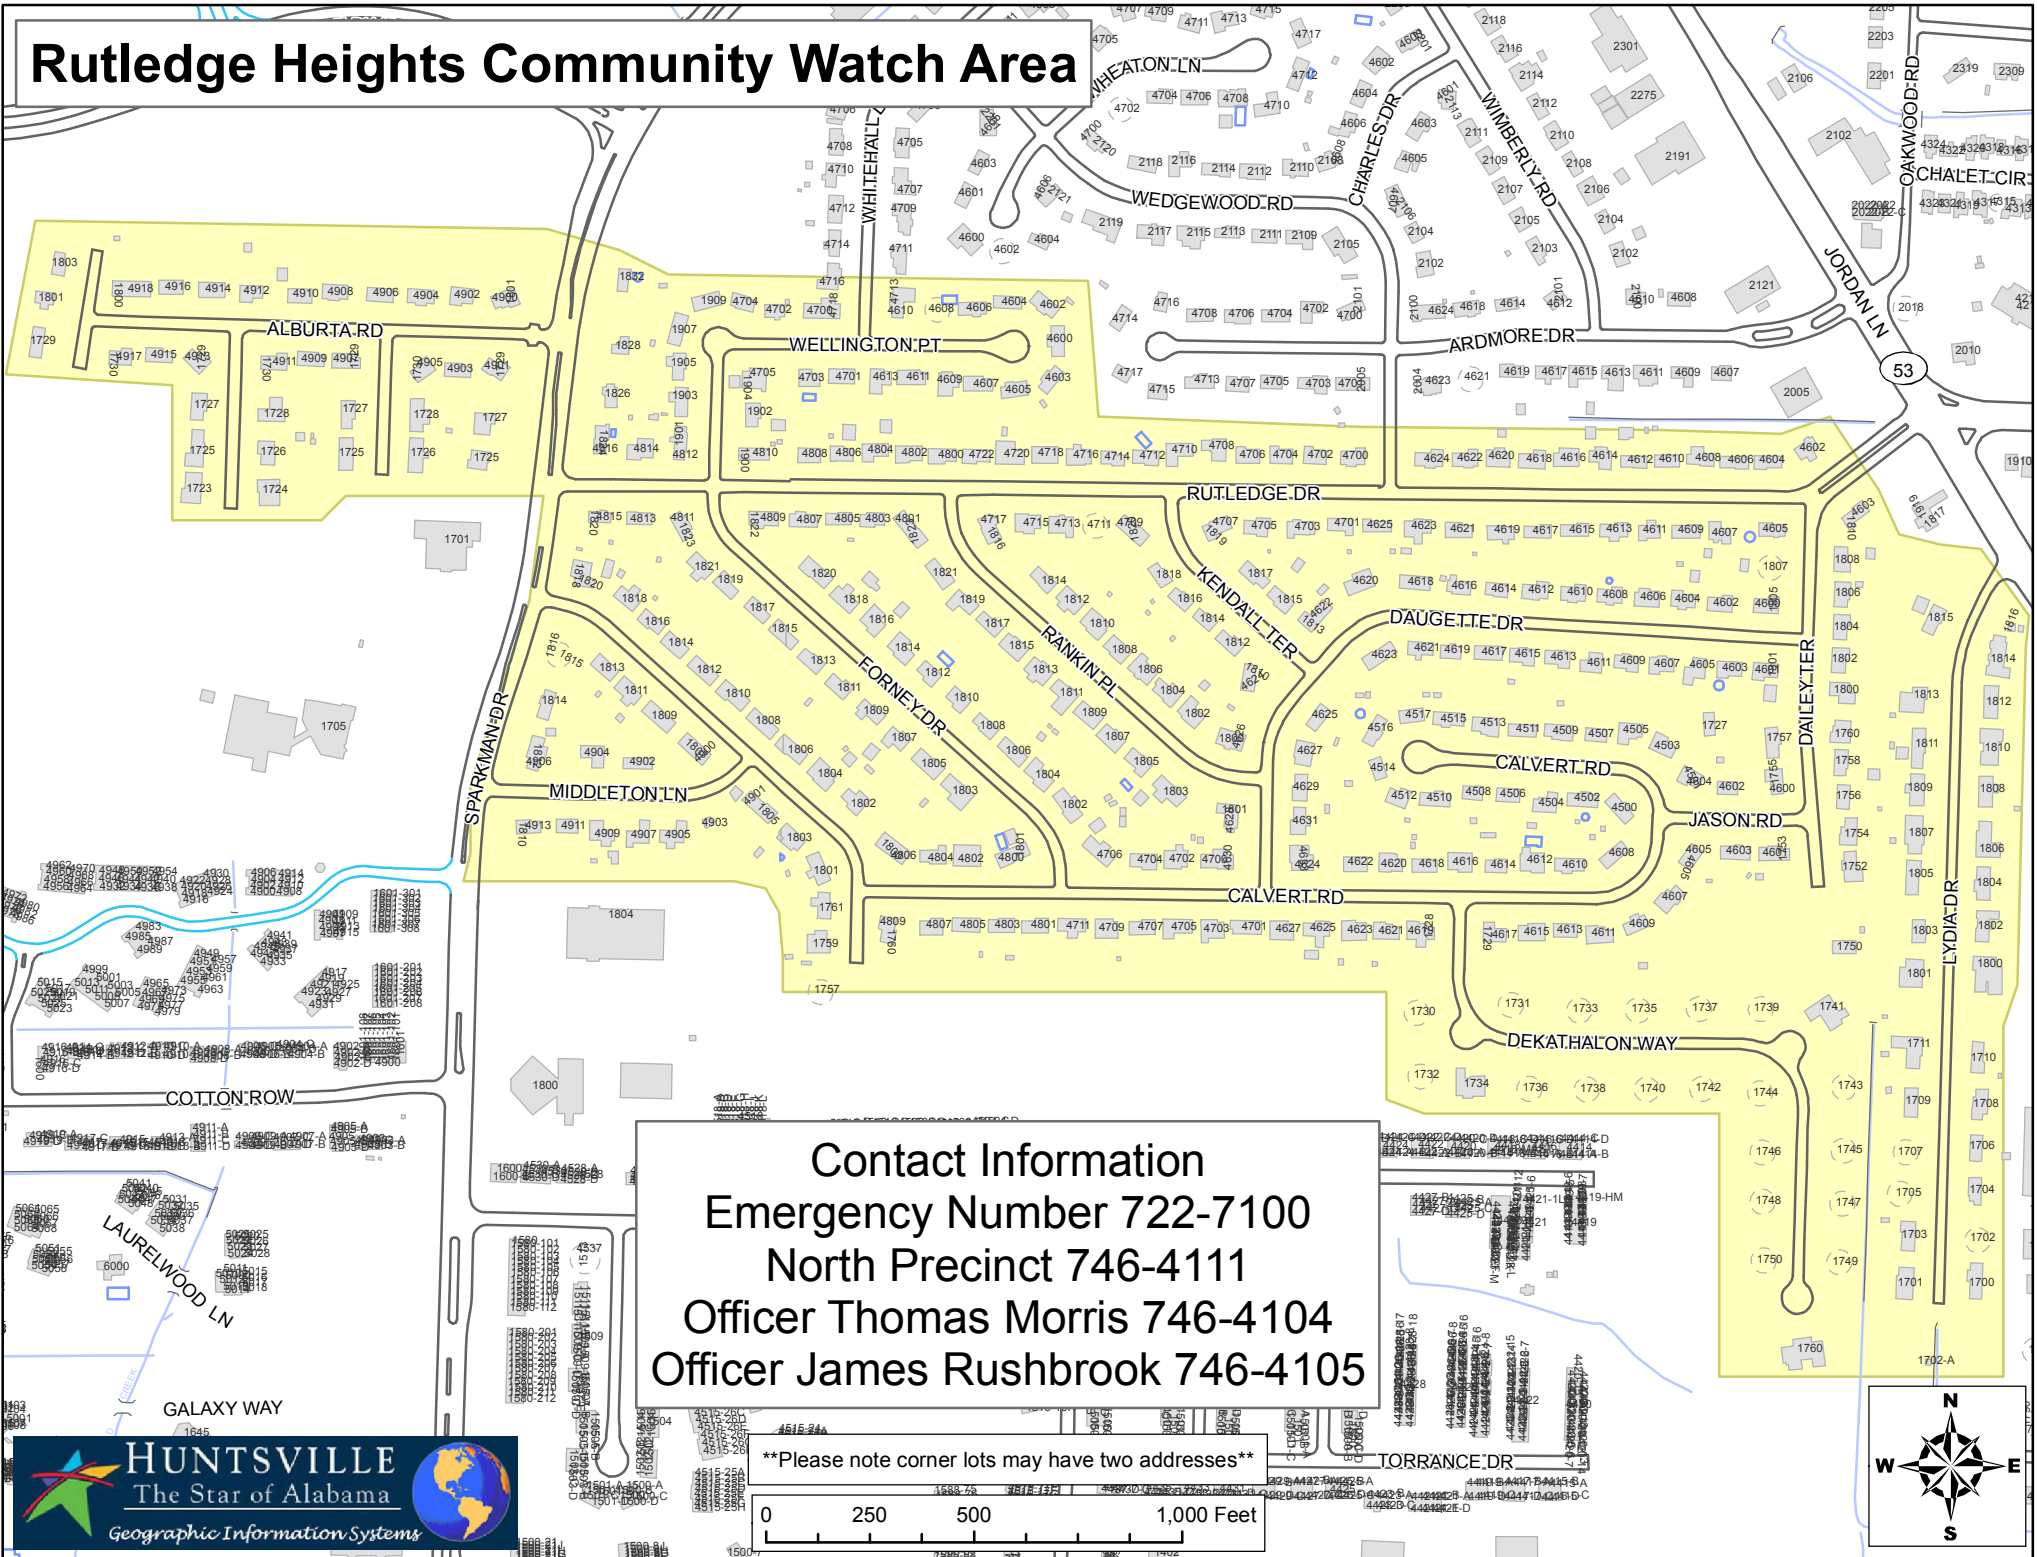

Rutledge Heights Community Watch Area

Contact Information
Emergency Number 722-7100
North Precinct 746-4111
Officer Thomas Morris 746-4104
Officer James Rushbrook 746-4105

Please note corner lots may have two addresses