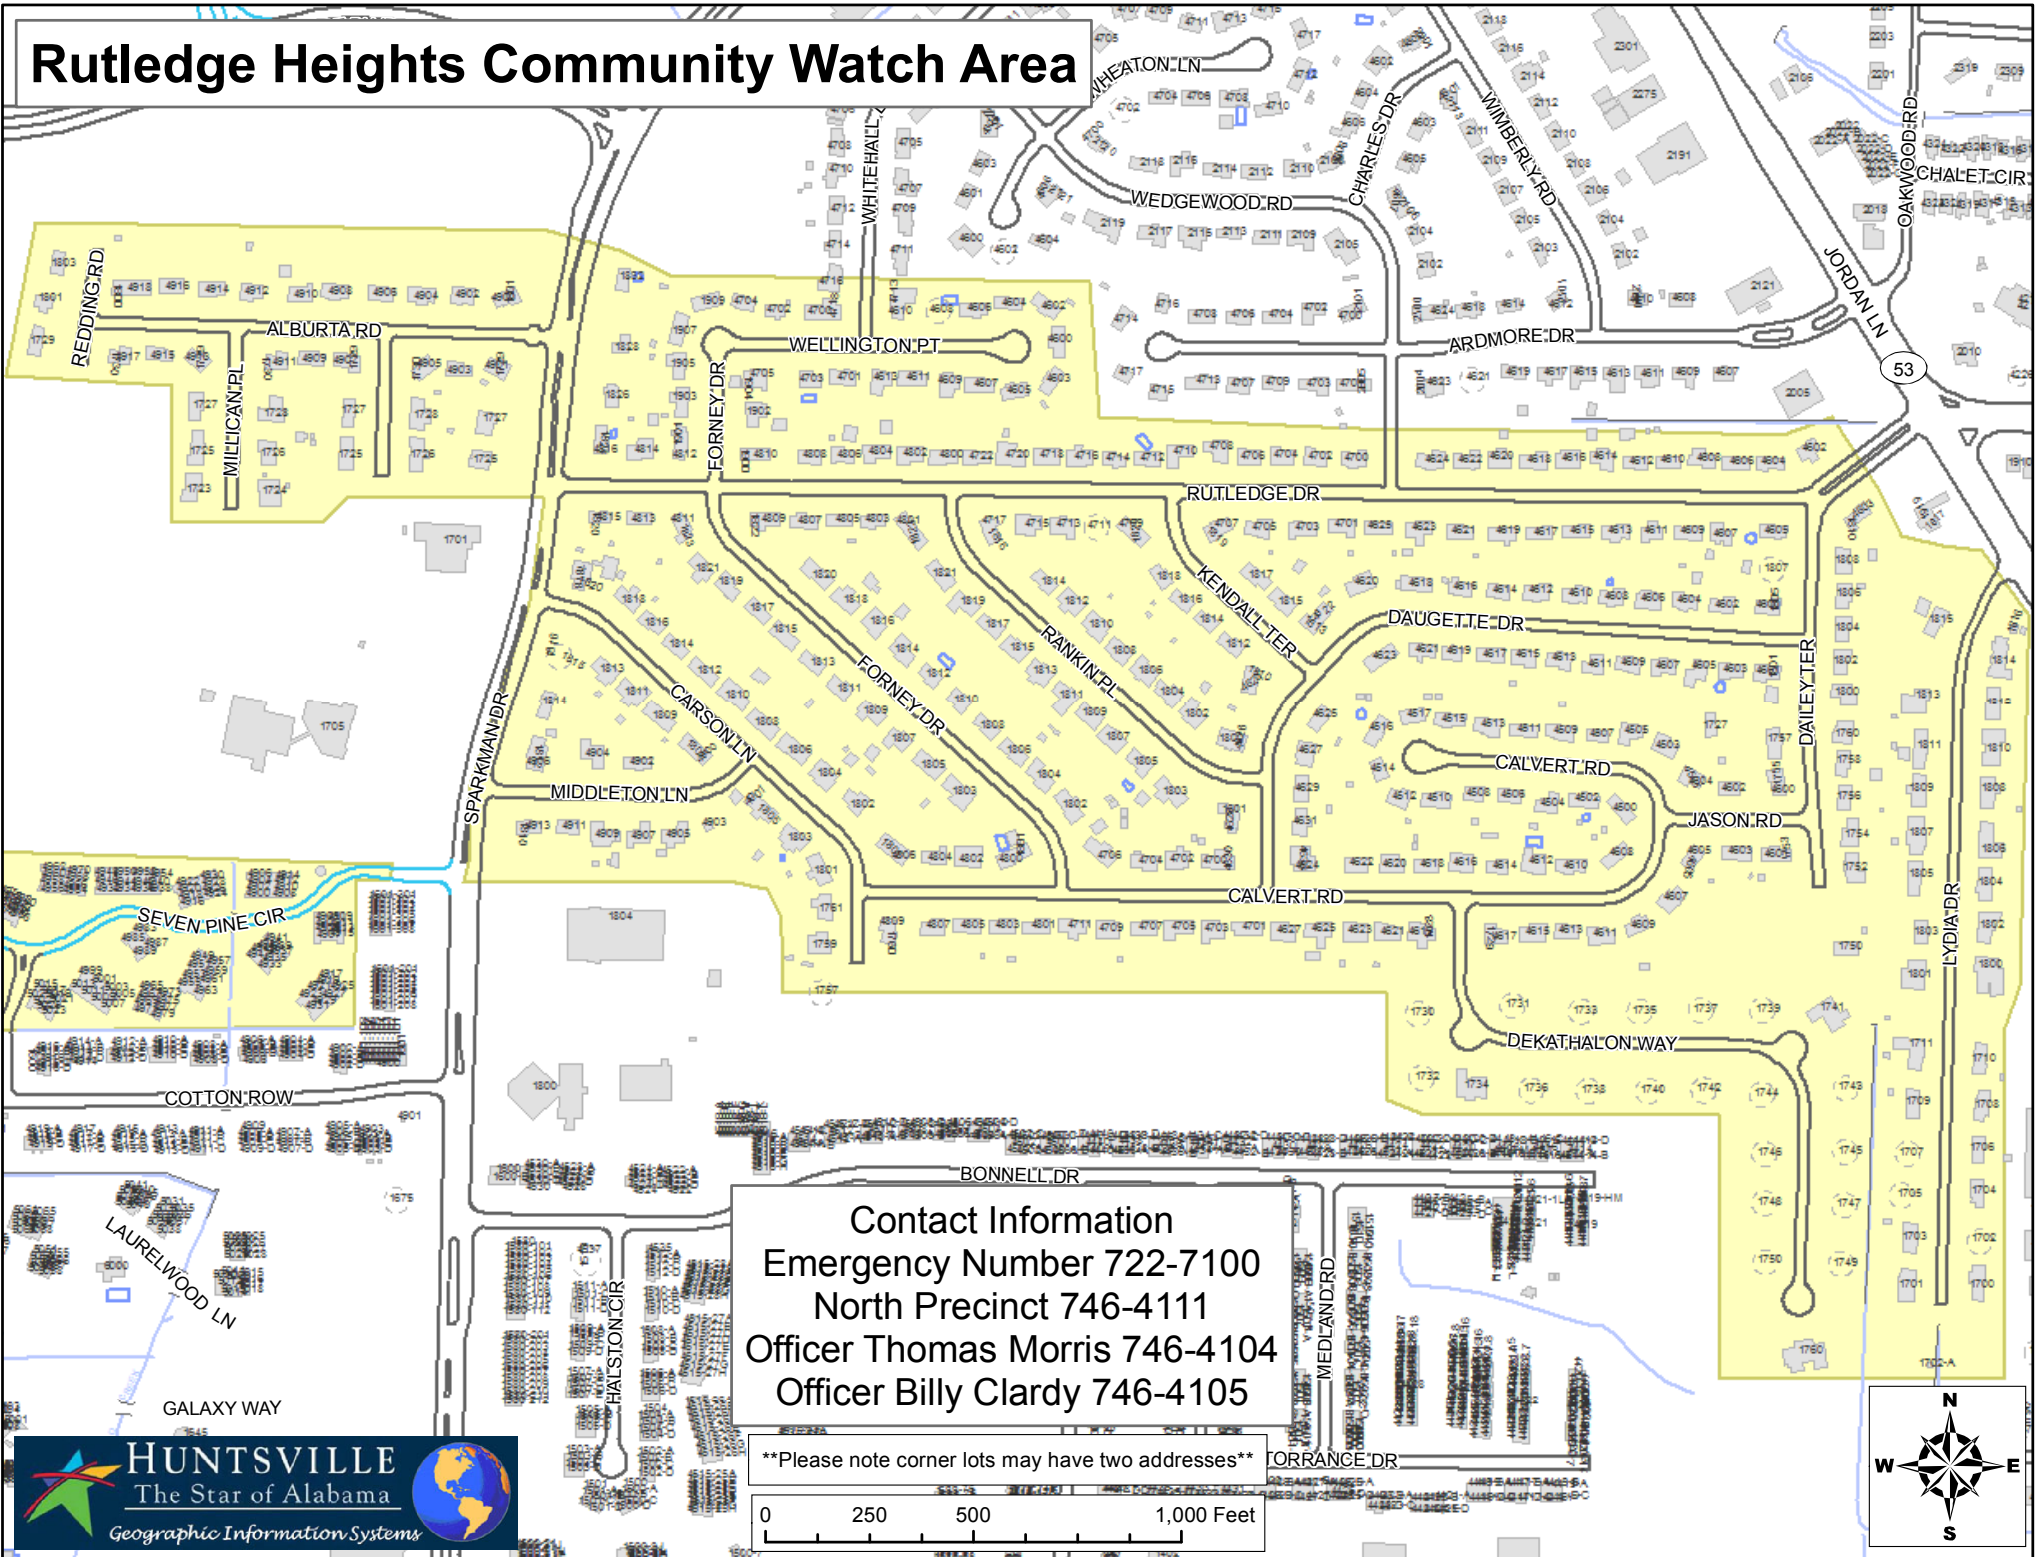

Rutledge Heights Community Watch Area

Contact Information
Emergency Number 722-7100
North Precinct 746-4111
Officer Thomas Morris 746-4104
Officer Billy Clardy 746-4105

Please note corner lots may have two addresses