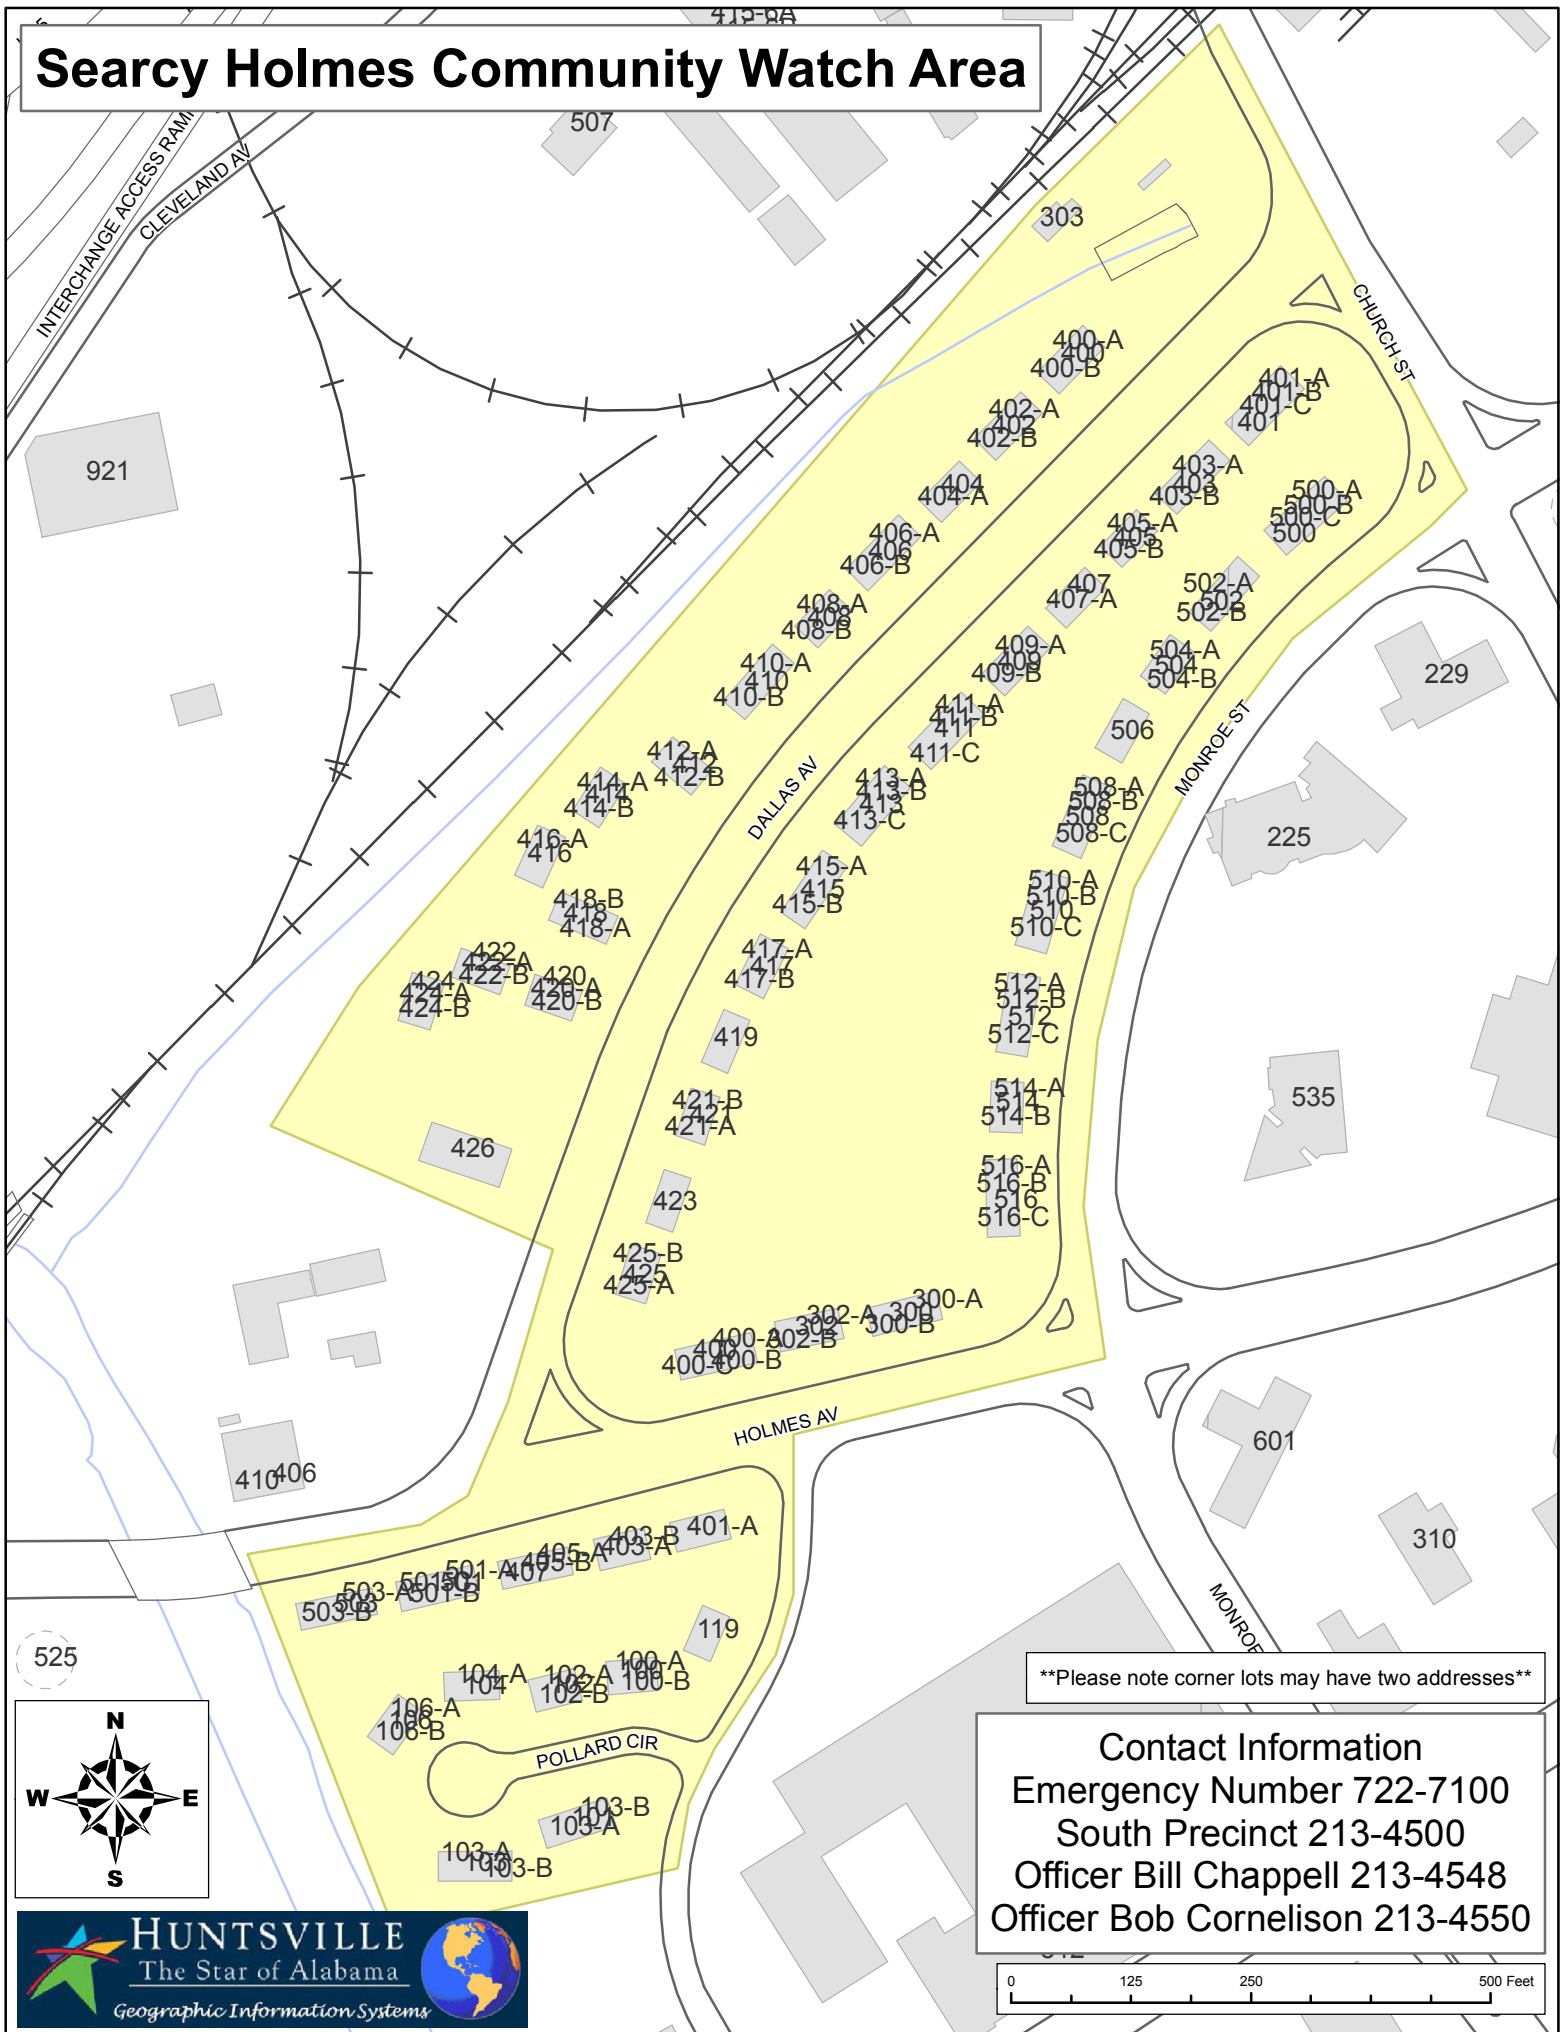

Searcy Holmes Community Watch Area

Please note corner lots may have two addresses

Contact Information
Emergency Number 722-7100
South Precinct 213-4500
Officer Bill Chappell 213-4548
Officer Bob Cornelison 213-4550