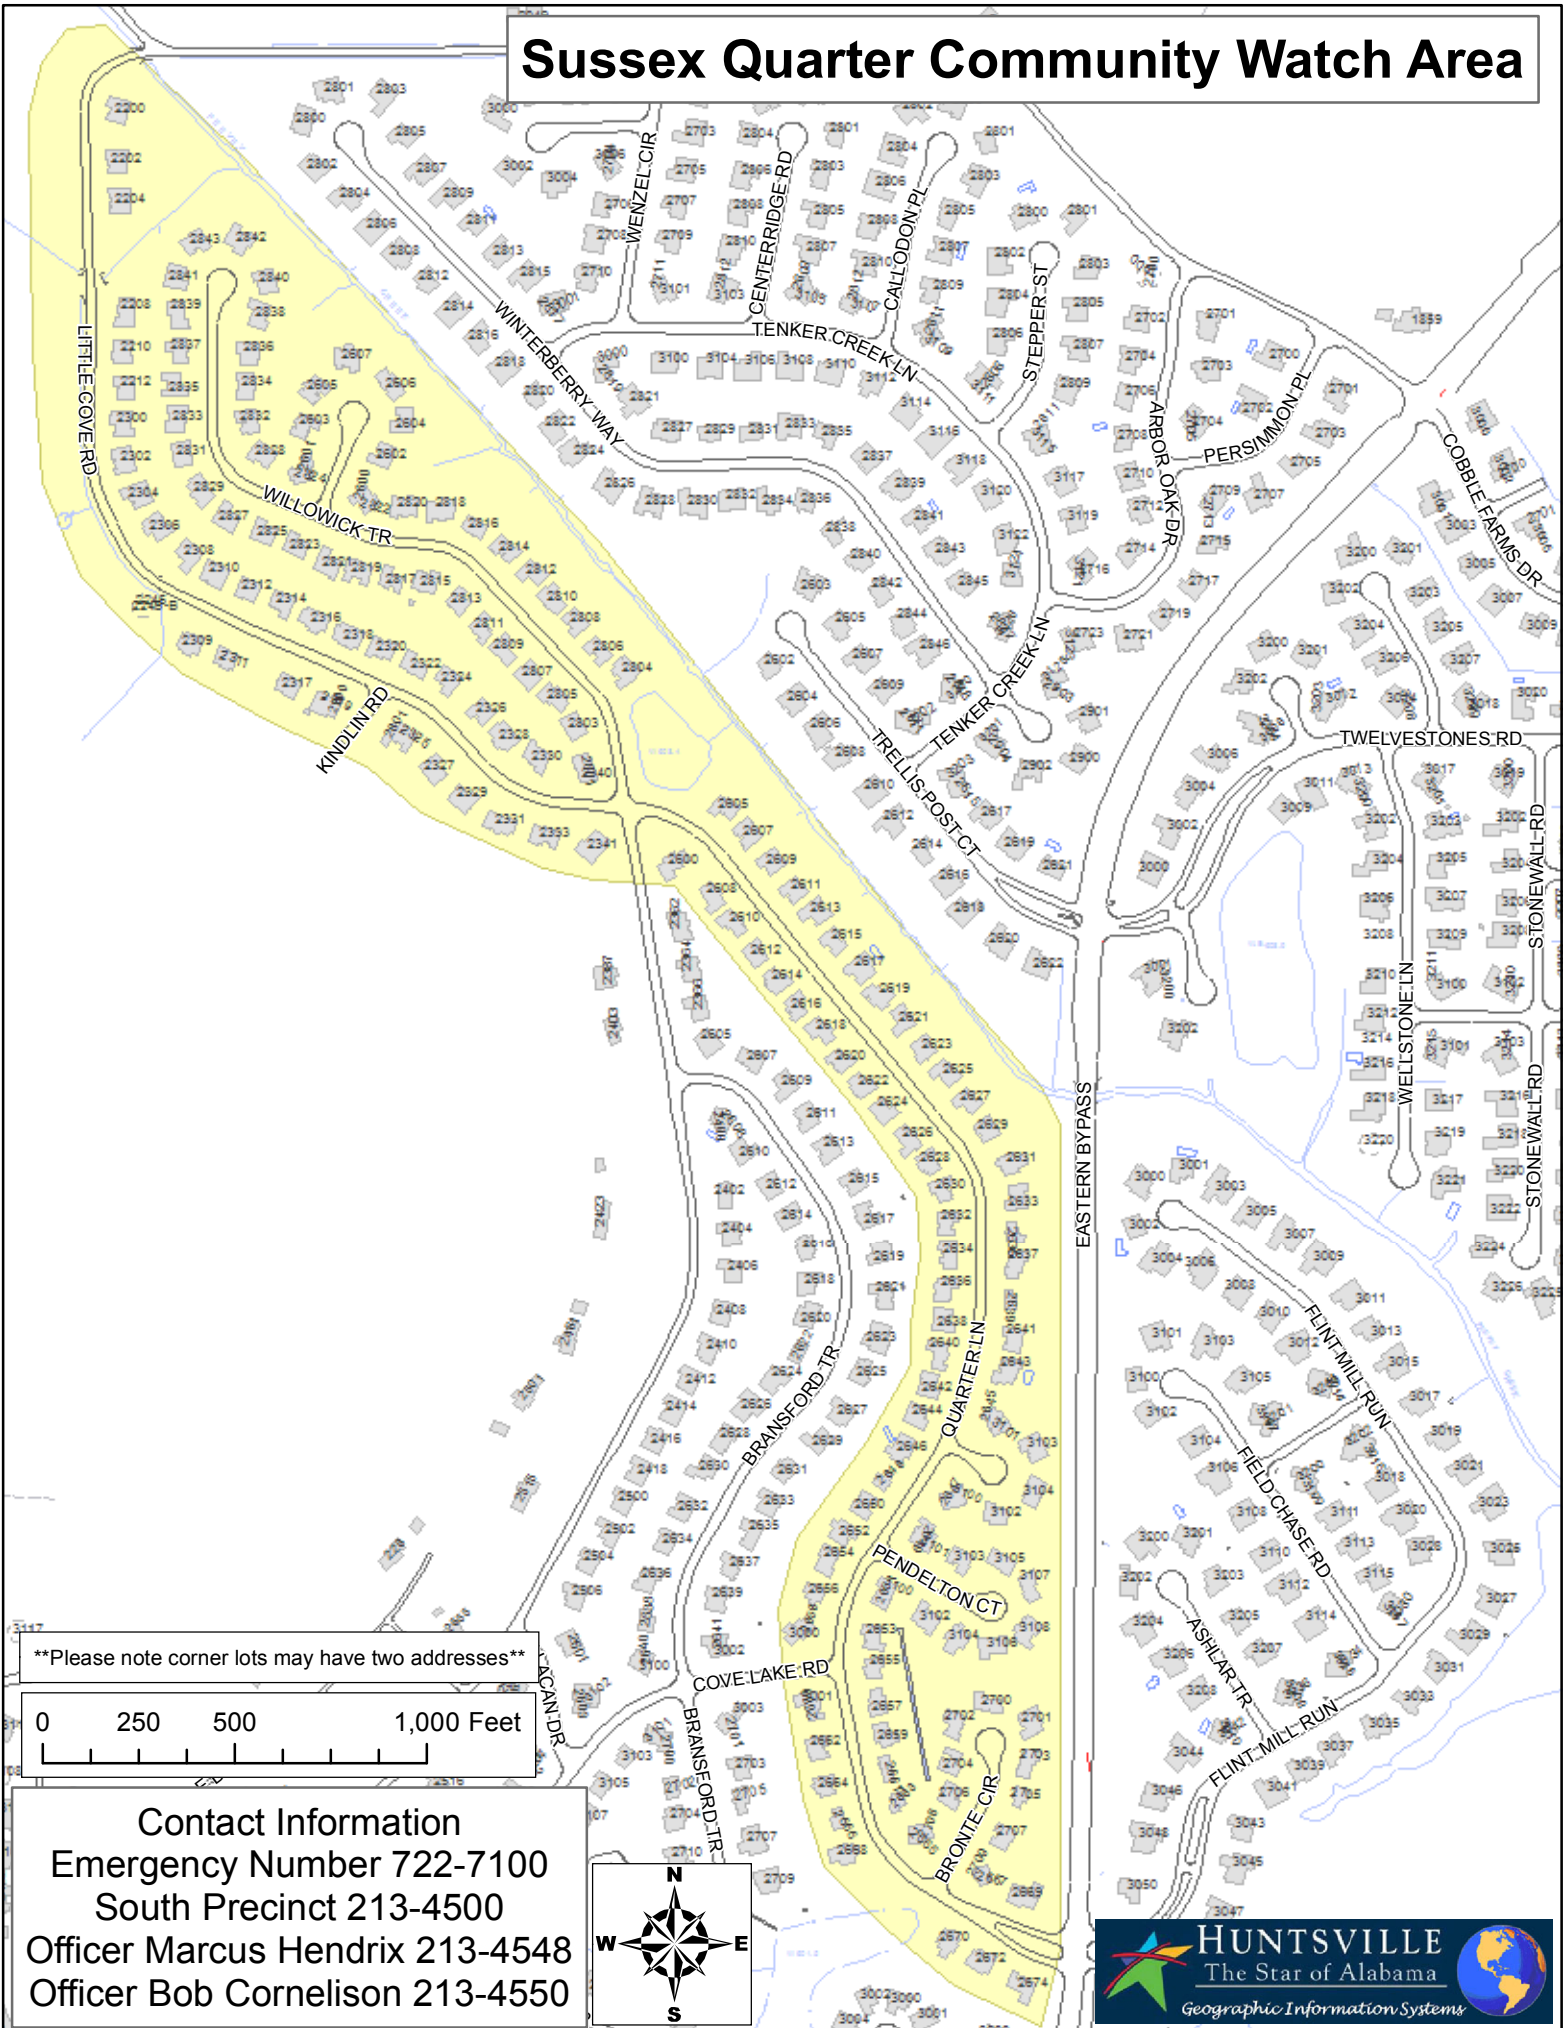

Sussex Quarter Community Watch Area

Please note corner lots may have two addresses

Contact Information
Emergency Number 722-7100
South Precinct 213-4500
Officer Marcus Hendrix 213-4548
Officer Bob Cornelison 213-4550