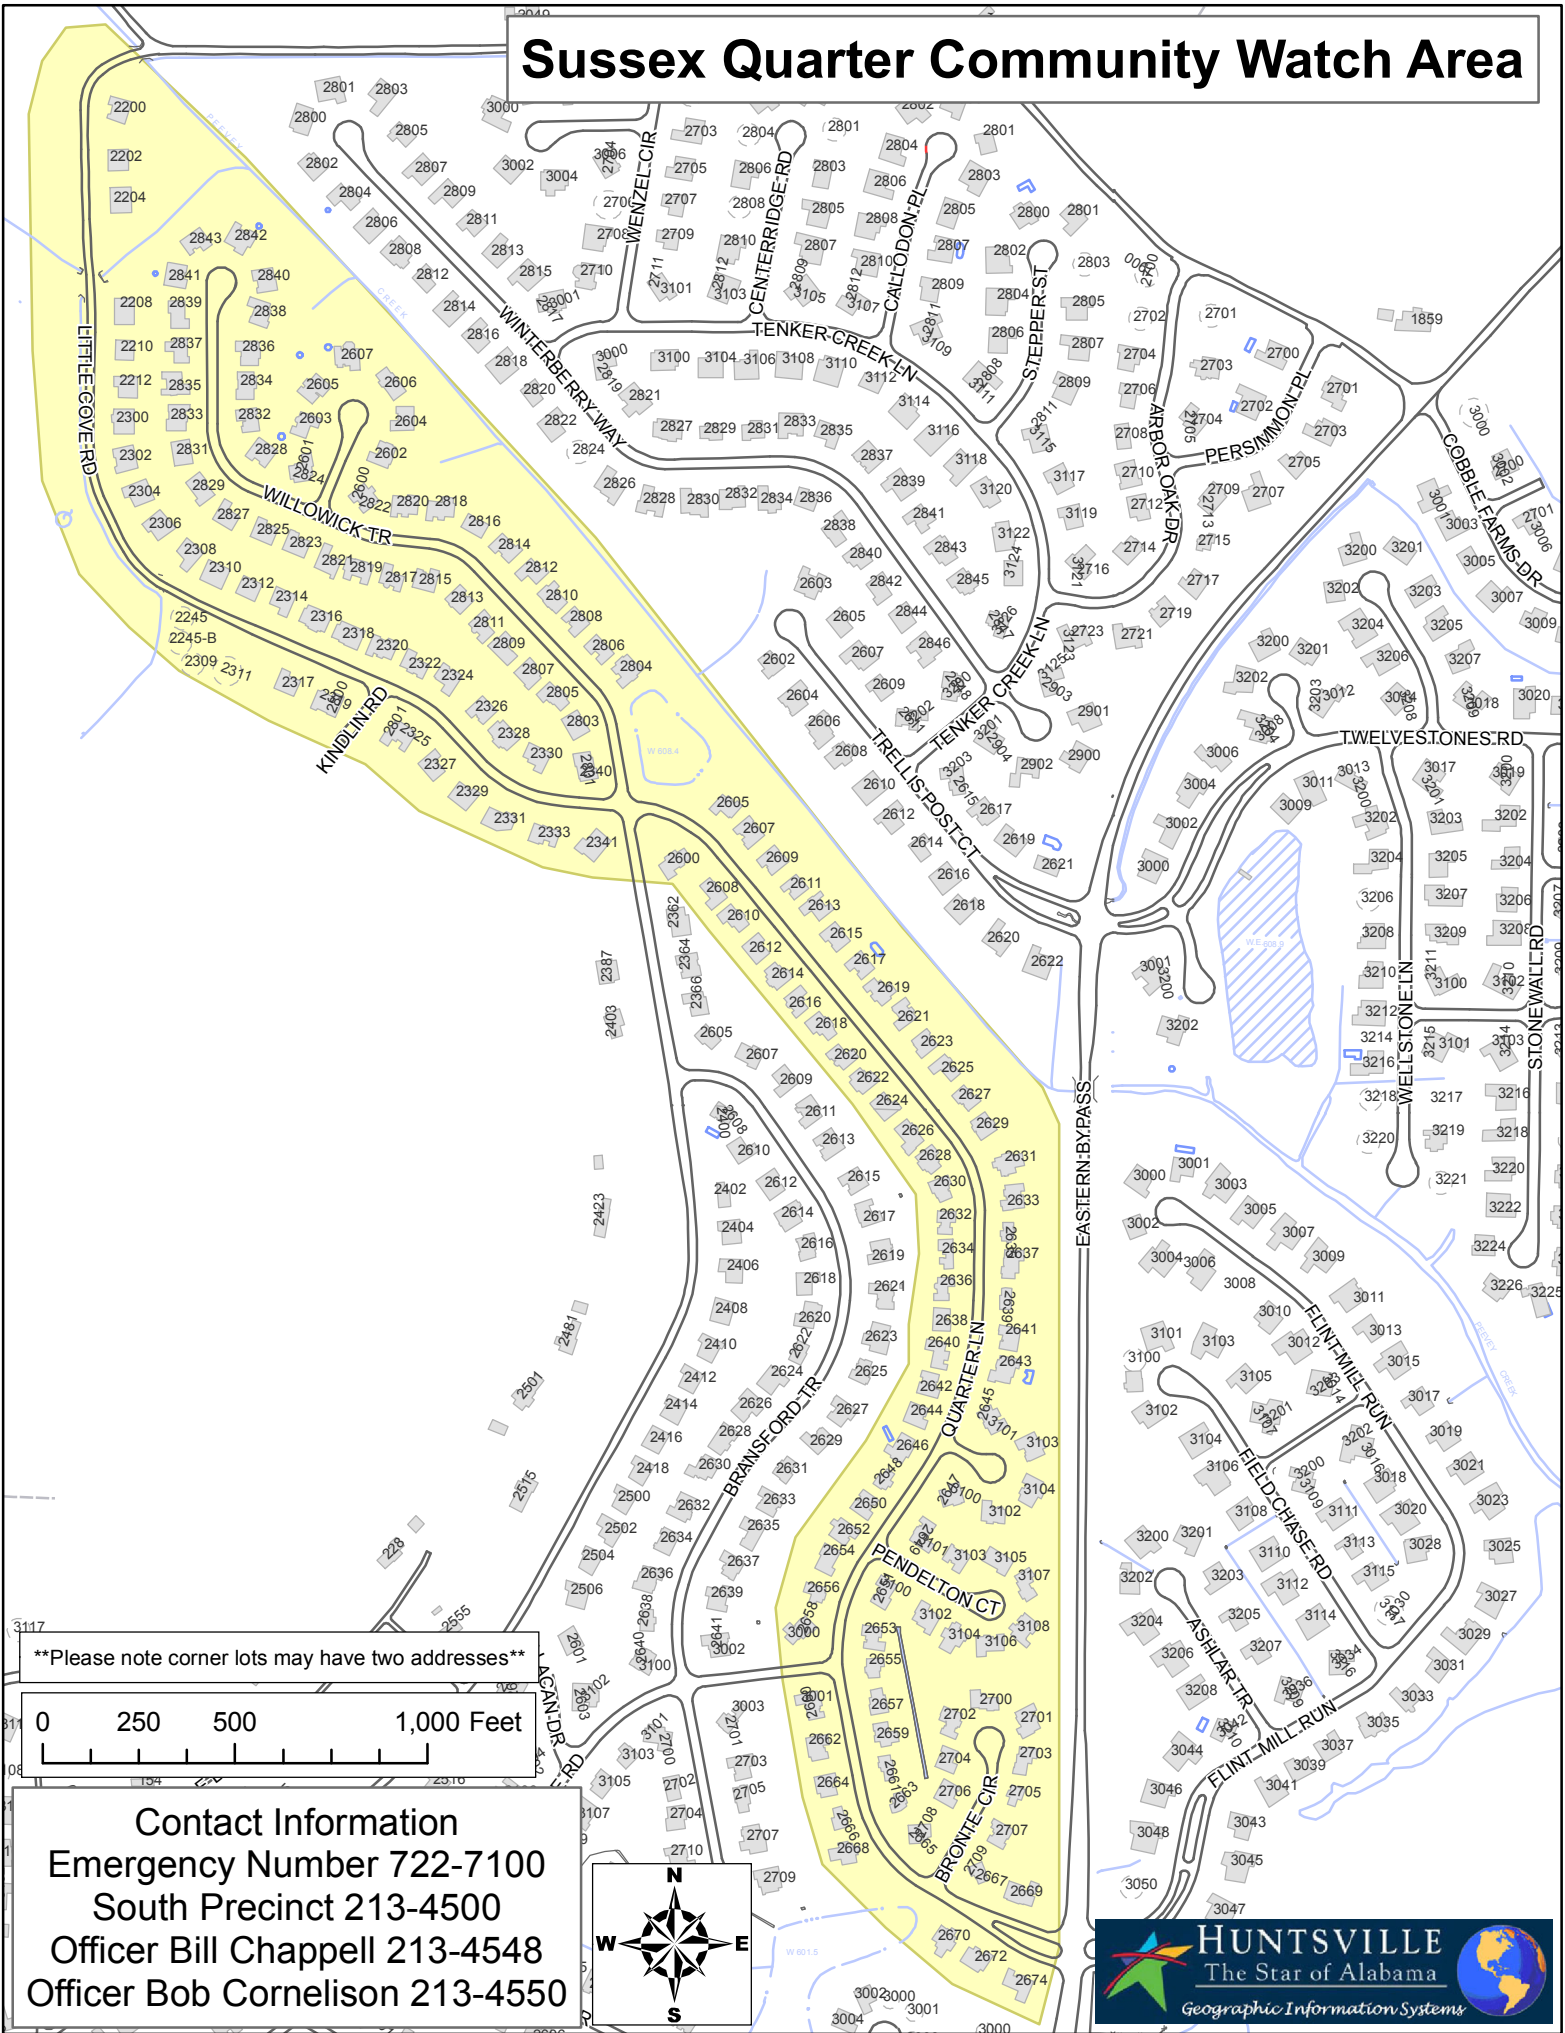

Sussex Quarter Community Watch Area

Please note corner lots may have two addresses

Contact Information
Emergency Number 722-7100
South Precinct 213-4500
Officer Bill Chappell 213-4548
Officer Bob Cornelison 213-4550